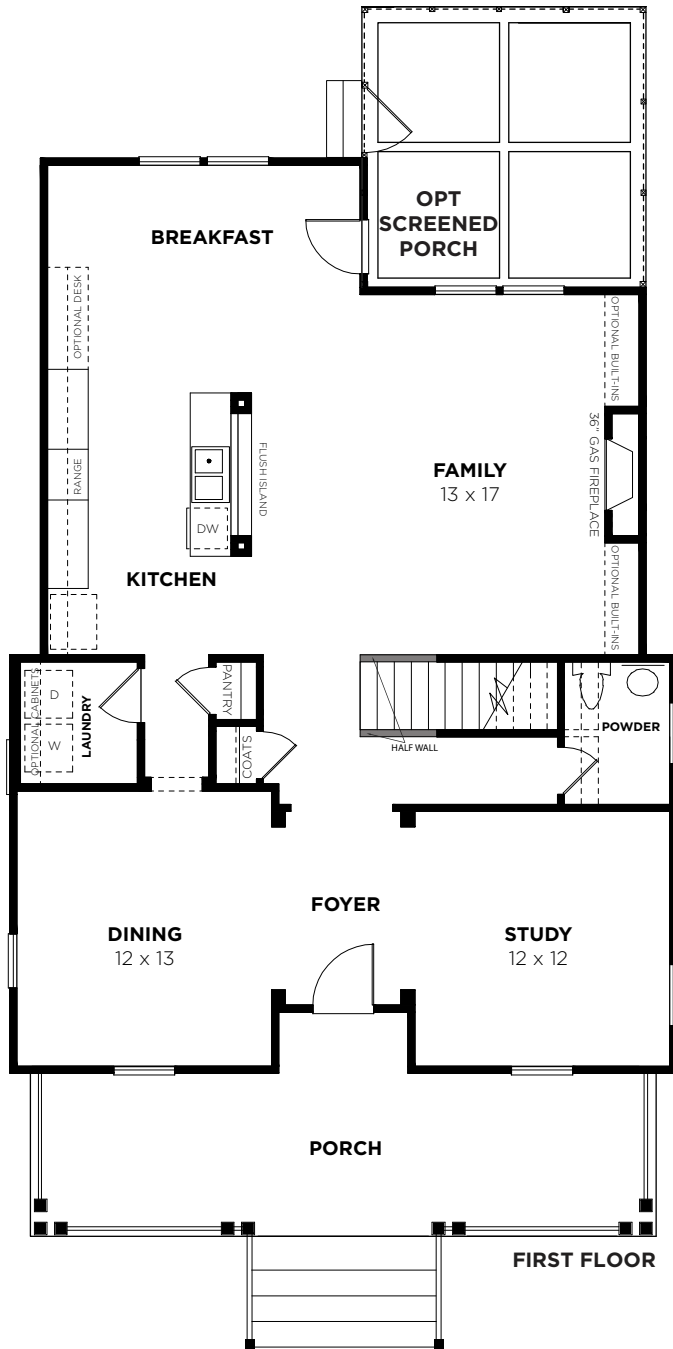

Hannah A

Bedrooms	4
Bathrooms	3.5
1st Floor	1286 sq. ft.
2nd Floor	1330 sq. ft.
Total Heated	2616 sq. ft.

Carolina One
New Homes®
843-900-4711

Hannah A

2459A-HANNAH
1/20/2015