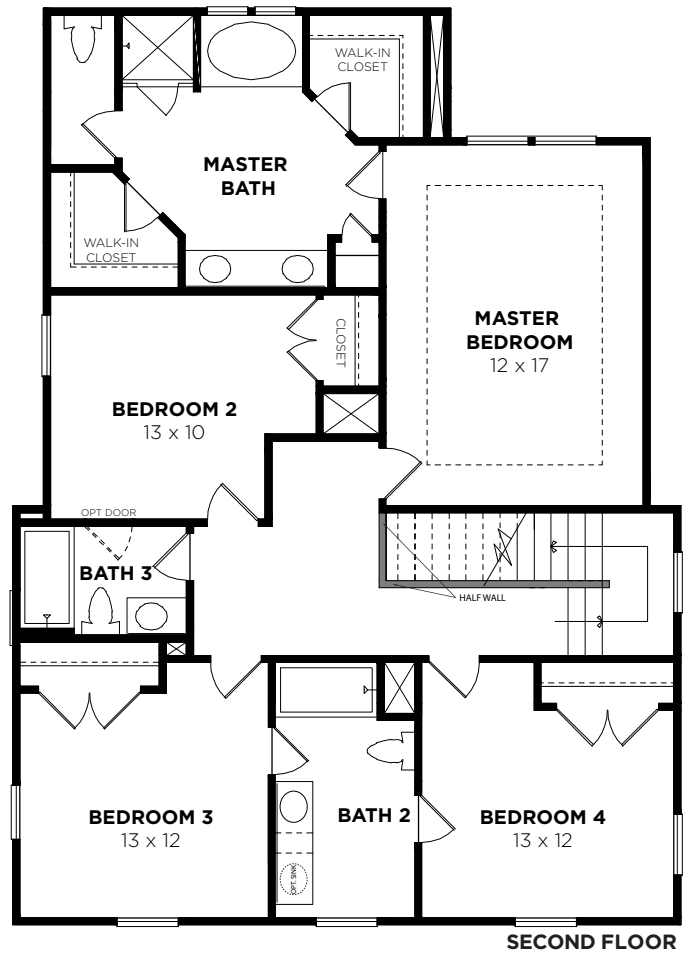

Hannah A

Bedrooms	4
Bathrooms	3.5
1st Floor	1286 sq. ft.
2nd Floor	1330 sq. ft.
Total Heated	2616 sq. ft.

Carolina One
New Homes®
843-900-4711

Hannah A

2459A-HANNAH
1/20/2015