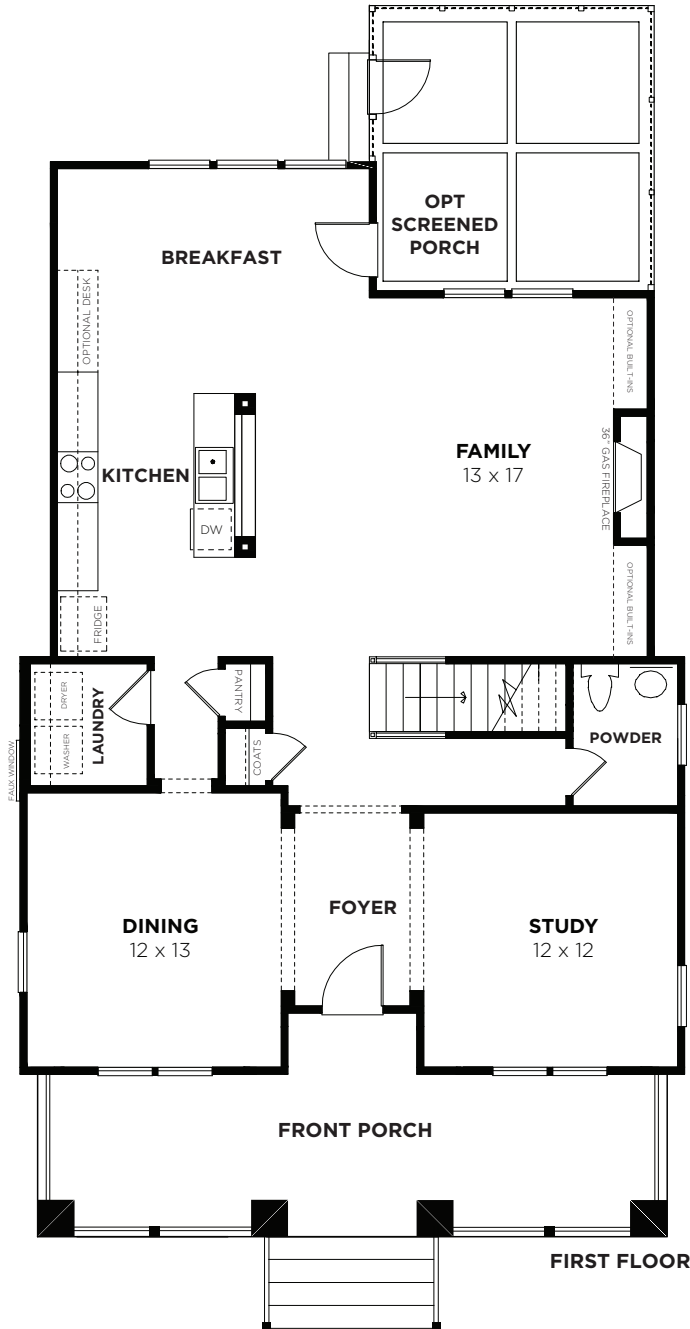

# Hannah B

Bedrooms	4
Bathrooms	3.5
1st Floor	1286 sq. ft.
2nd Floor	1326 sq. ft.
Total Heated	2612 sq. ft.

# Hannah B

2459B-HANNAH  
12/12/2014