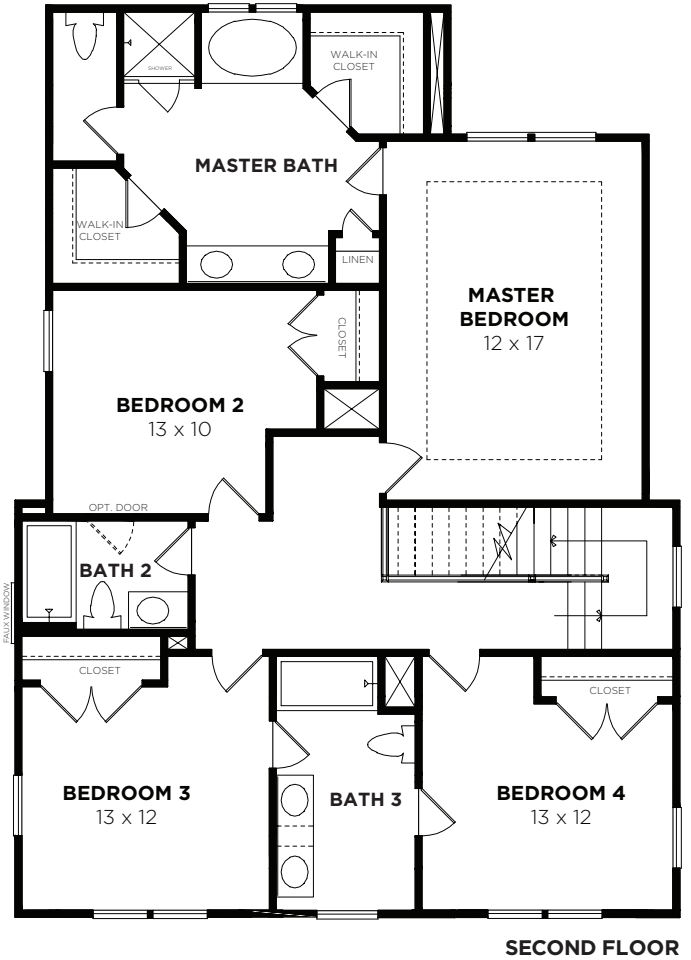

# Hannah B

Bedrooms	4
Bathrooms	3.5
1st Floor	1286 sq. ft.
2nd Floor	1326 sq. ft.
Total Heated	2612 sq. ft.

# Hannah B

2459B-HANNAH  
12/12/2014