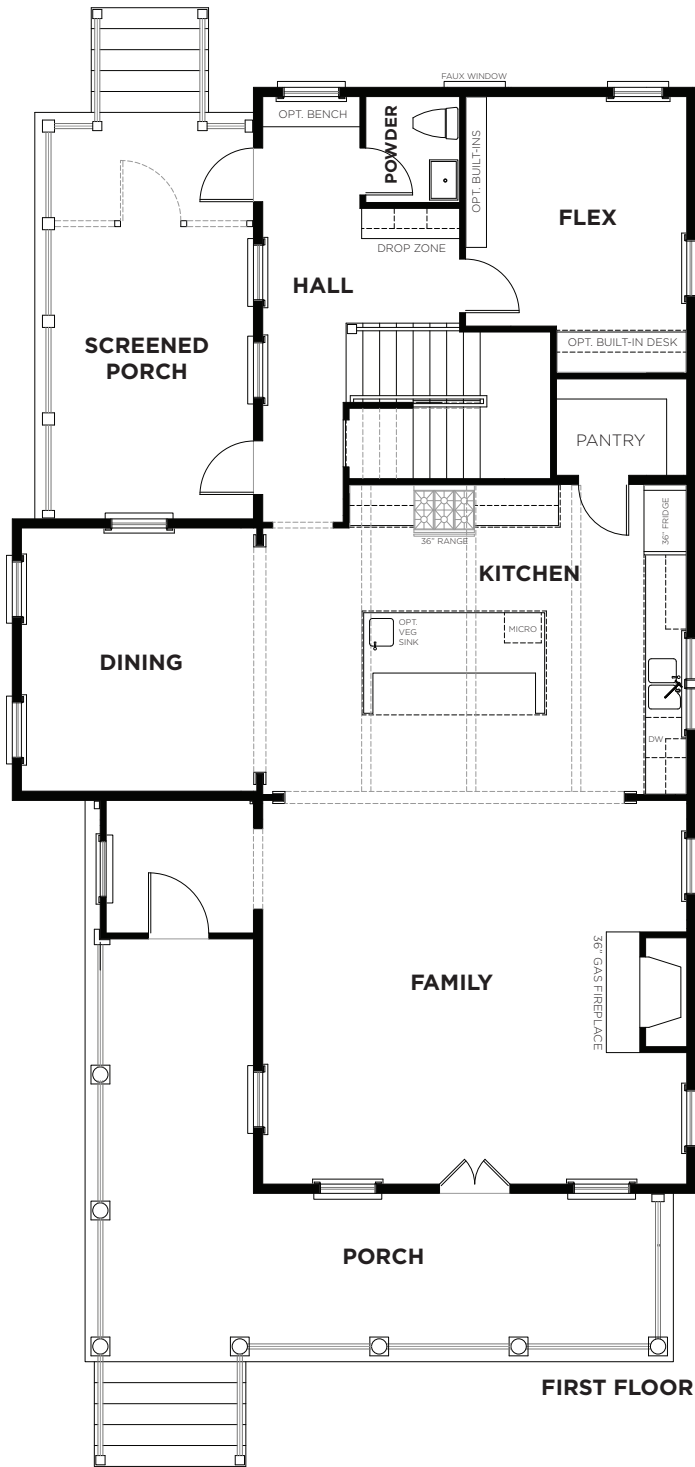

GRESHAM A

Bedrooms	4
Bathrooms	3.5
1st Floor	1430 sq. ft.
2nd Floor	1578 sq. ft.
Total Heated	3008 sq. ft.

GRESHAM A

2821A-GRESHAM
11/17/2014