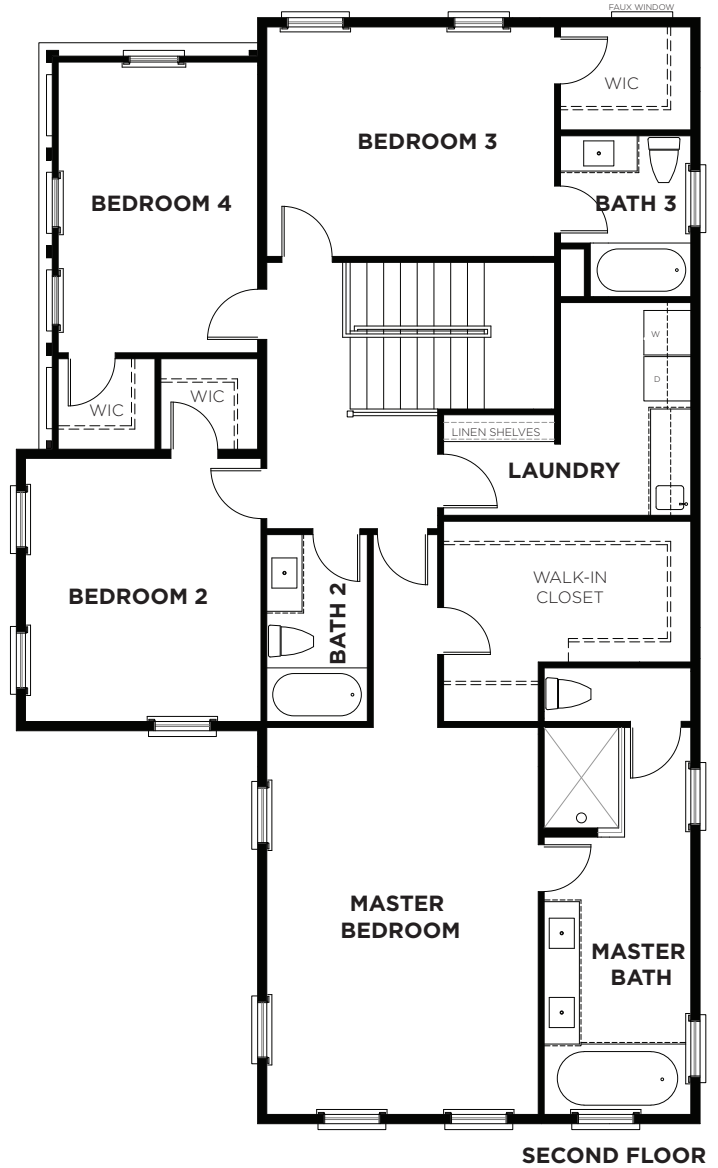

GRESHAM A

Bedrooms	4
Bathrooms	3.5
1st Floor	1430 sq. ft.
2nd Floor	1578 sq. ft.
Total Heated	3008 sq. ft.

GRESHAM A

2821A-GRESHAM
11/17/2014