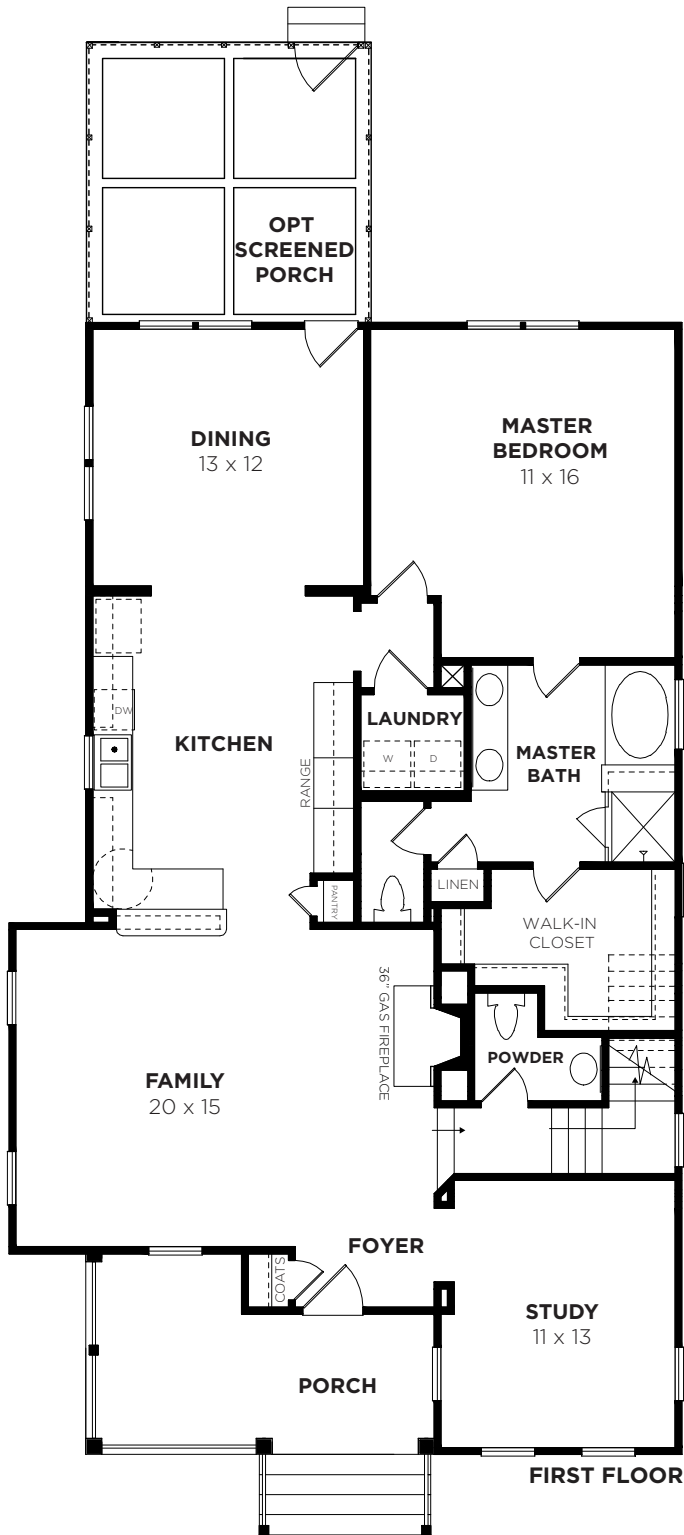

Hamlin A

Bedrooms	4/5
Bathrooms	3.5
1st Floor	1590 sq. ft.
2nd Floor	1590 sq. ft.
Total Heated	3180 sq. ft.

Carolina One
New Homes®
843-900-4711

Hamlin A

3023A-HAMLIN
1/20/2015