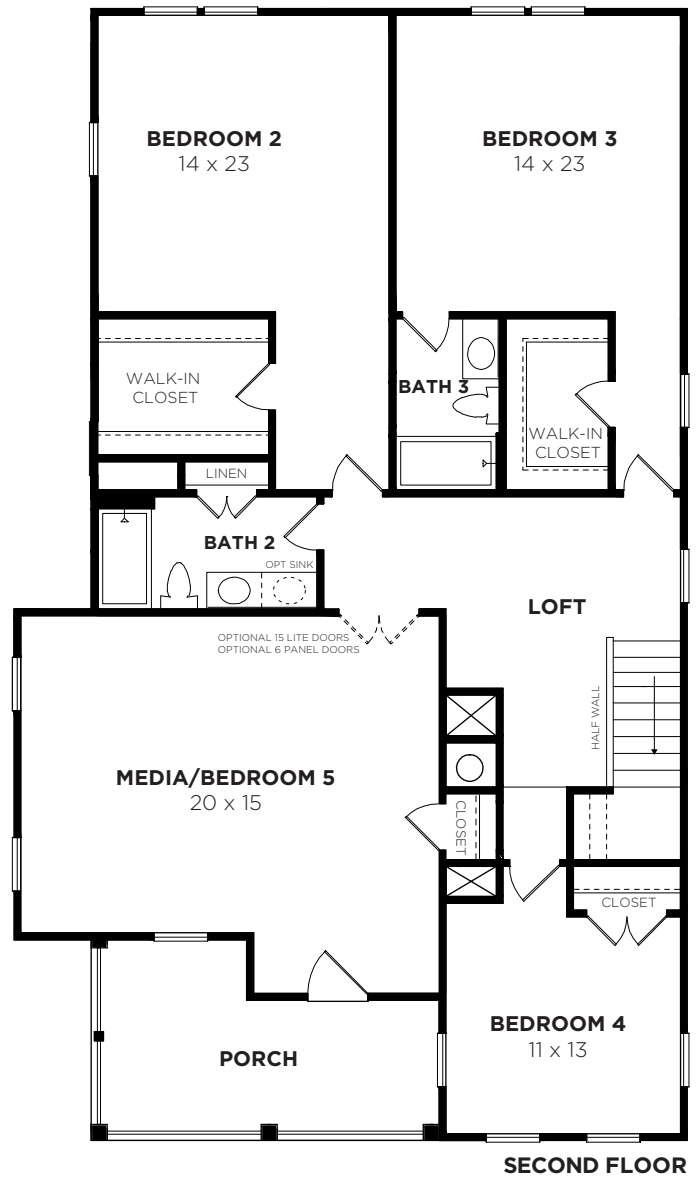

Hamlin A

Bedrooms	4/5
Bathrooms	3.5
1st Floor	1590 sq. ft.
2nd Floor	1590 sq. ft.
Total Heated	3180 sq. ft.

Carolina One
New Homes®
843-900-4711

Hamlin A

3023A-HAMLIN
1/20/2015