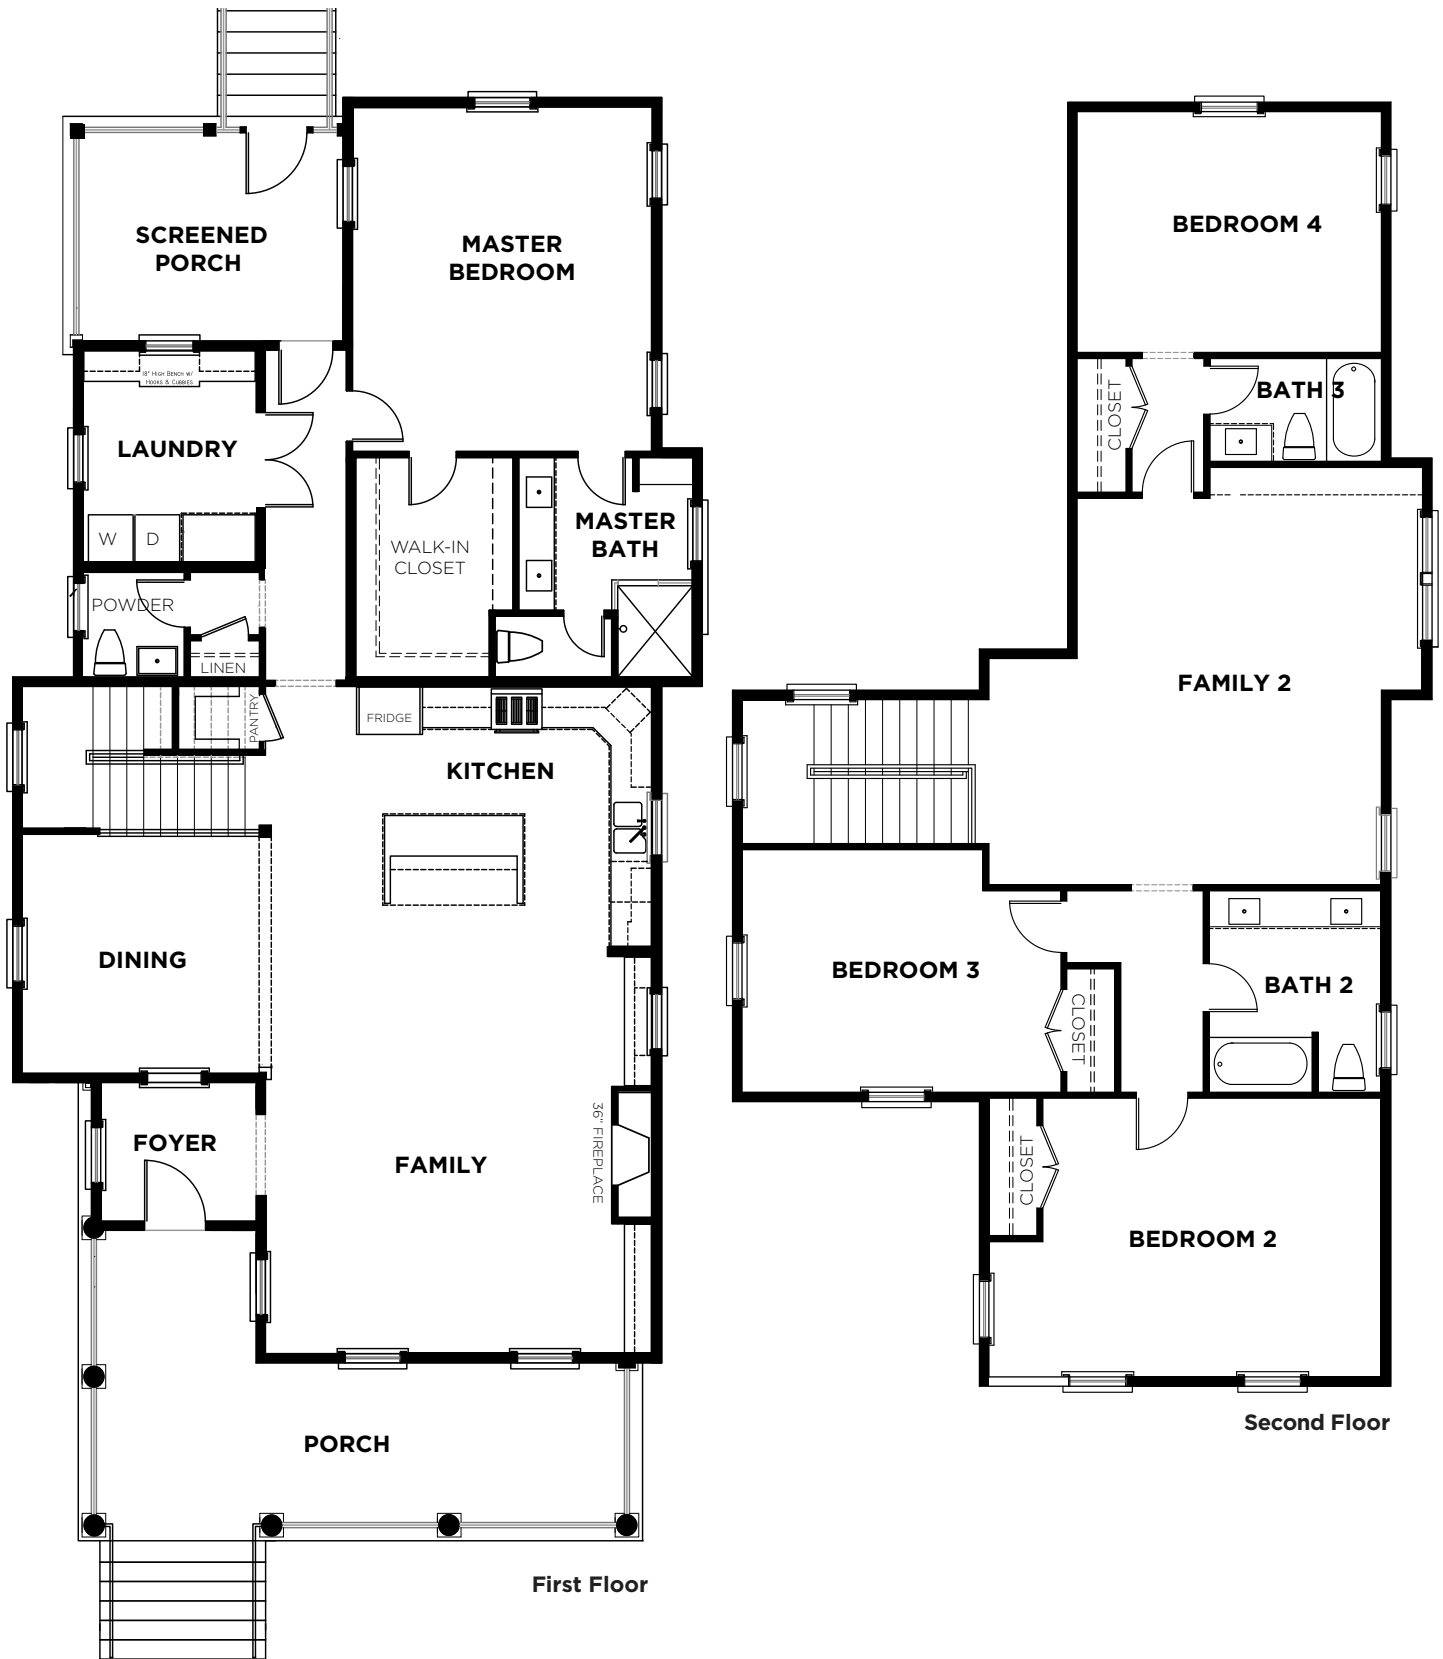

PENDLETON A

Bedrooms	4
Bathrooms	3.5
1st Floor	1669 sq. ft.
2nd Floor	1398 sq. ft.
Total Heated	3067 sq. ft.

PENDLETON A

3067A-PENDLETON
01/14/2014