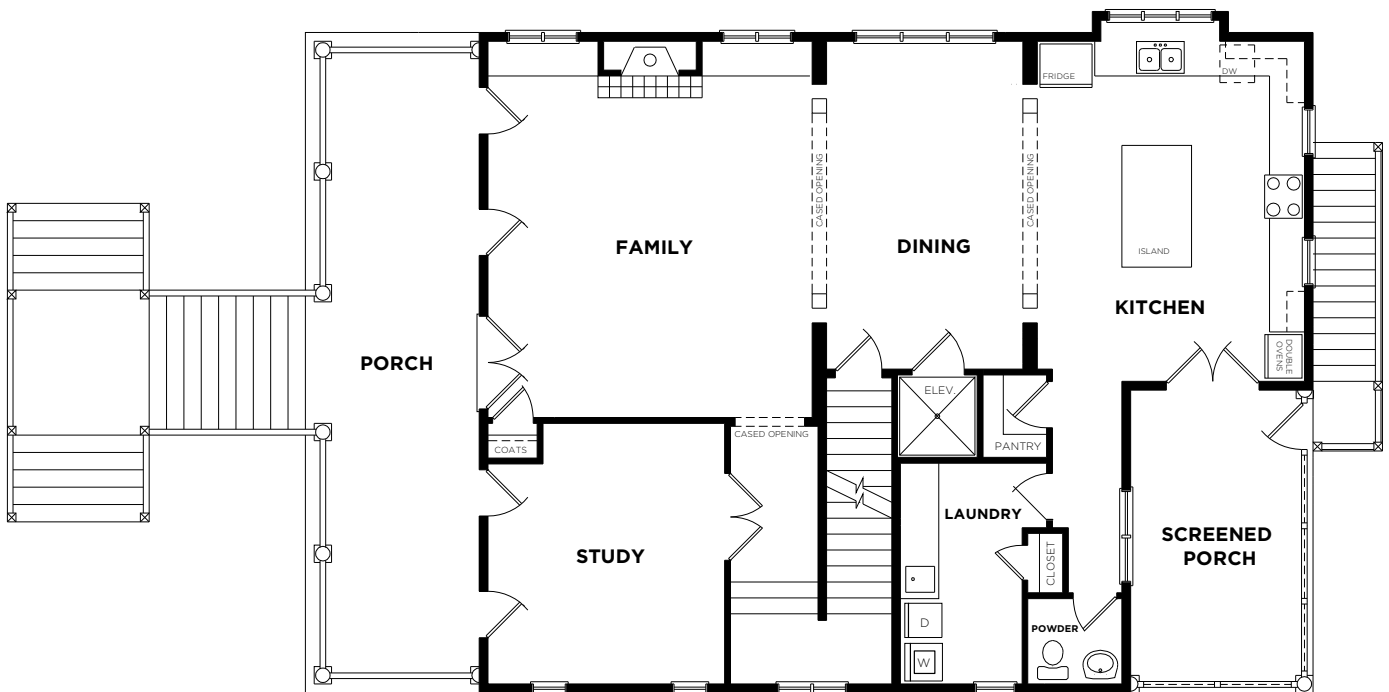

827 BRIDGE POINT CIRCLE
OLD VILLAGE—MT PLEASANT

Bedrooms	5
Bathrooms	3.5
1st Floor	1651 sq. ft.
2nd Floor	1824 sq. ft.
Total Heated	3475 sq. ft.

SAUSSY BURBANK
C H A R L E S T O N

Second Floor

First Floor

827 BRIDGEPOINT CIRCLE
01/14/2014