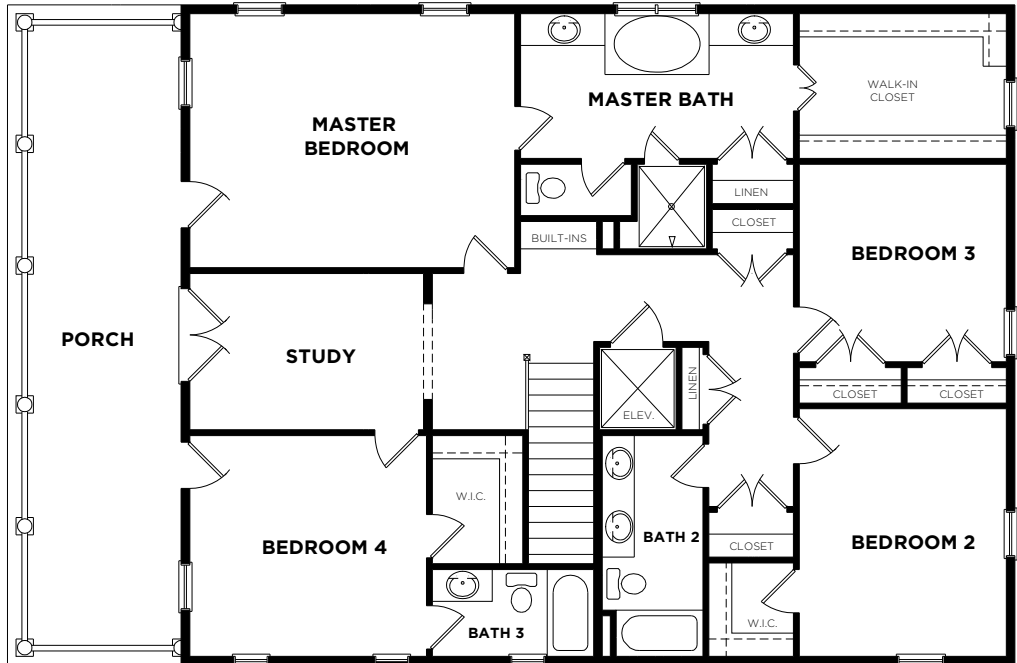

827 BRIDGE POINT CIRCLE
OLD VILLAGE—MT PLEASANT

Bedrooms	5
Bathrooms	3.5
1st Floor	1651 sq. ft.
2nd Floor	1824 sq. ft.
Total Heated	3475 sq. ft.

SAUSSY BURBANK
C H A R L E S T O N

Second Floor

First Floor