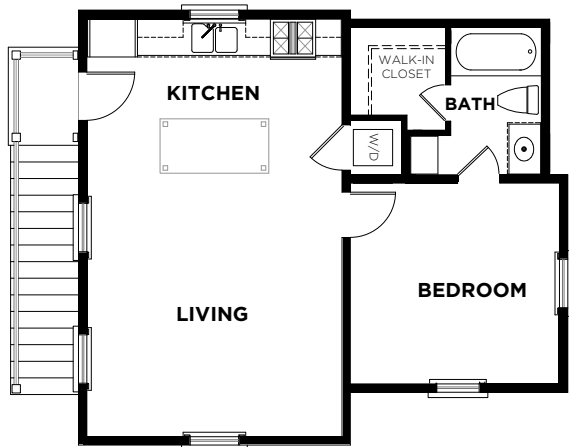

425 McCANTS DR  
OLD VILLAGE—MT PLEASANT

<b>Bedrooms</b>	3
<b>Bathrooms</b>	4
<b>1st Floor</b>	1217 sq. ft.
<b>2nd Floor</b>	1024 sq. ft.
<b>3rd Floor</b>	648 sq. ft.
<b>Total Heated</b>	2889 sq. ft.
<b>ADU Heated</b>	598 sq. ft.

**SAUSSY BURBANK**  
C H A R L E S T O N

Accessory Dwelling Unit above Garage

Third Floor

First Floor

Second Floor

425 MCCANTS  
01/14/2014