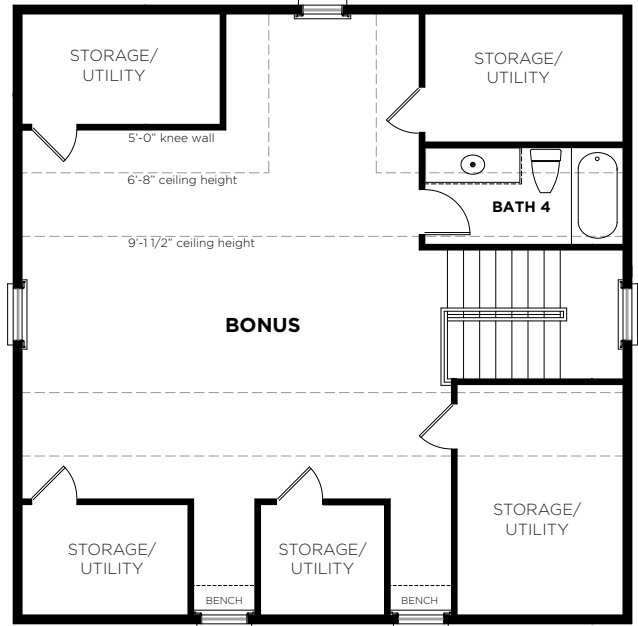

425 McCANTS DR  
OLD VILLAGE—MT PLEASANT

<b>Bedrooms</b>	3
<b>Bathrooms</b>	4
<b>1st Floor</b>	1217 sq. ft.
<b>2nd Floor</b>	1024 sq. ft.
<b>3rd Floor</b>	648 sq. ft.
<b>Total Heated</b>	2889 sq. ft.
<b>ADU Heated</b>	598 sq. ft.

**SAUSSY BURBANK**  
C H A R L E S T O N

Accessory Dwelling Unit above Garage

Third Floor

First Floor

Second Floor

425 MCCANTS  
01/14/2014