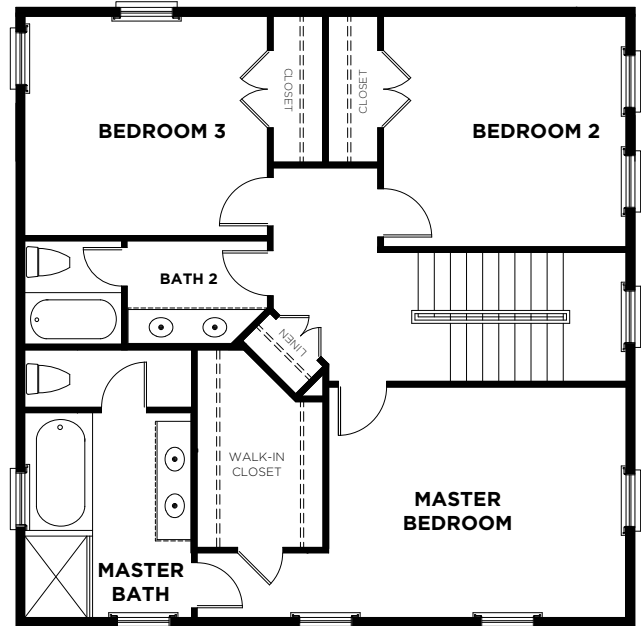

425 McCANTS DR  
OLD VILLAGE—MT PLEASANT

<b>Bedrooms</b>	3
<b>Bathrooms</b>	4
<b>1st Floor</b>	1217 sq. ft.
<b>2nd Floor</b>	1024 sq. ft.
<b>3rd Floor</b>	648 sq. ft.
<b>Total Heated</b>	2889 sq. ft.
<b>ADU Heated</b>	598 sq. ft.

**SAUSSY BURBANK**  
C H A R L E S T O N

Accessory Dwelling Unit above Garage

Third Floor

First Floor

Second Floor

425 MCCANTS  
01/14/2014