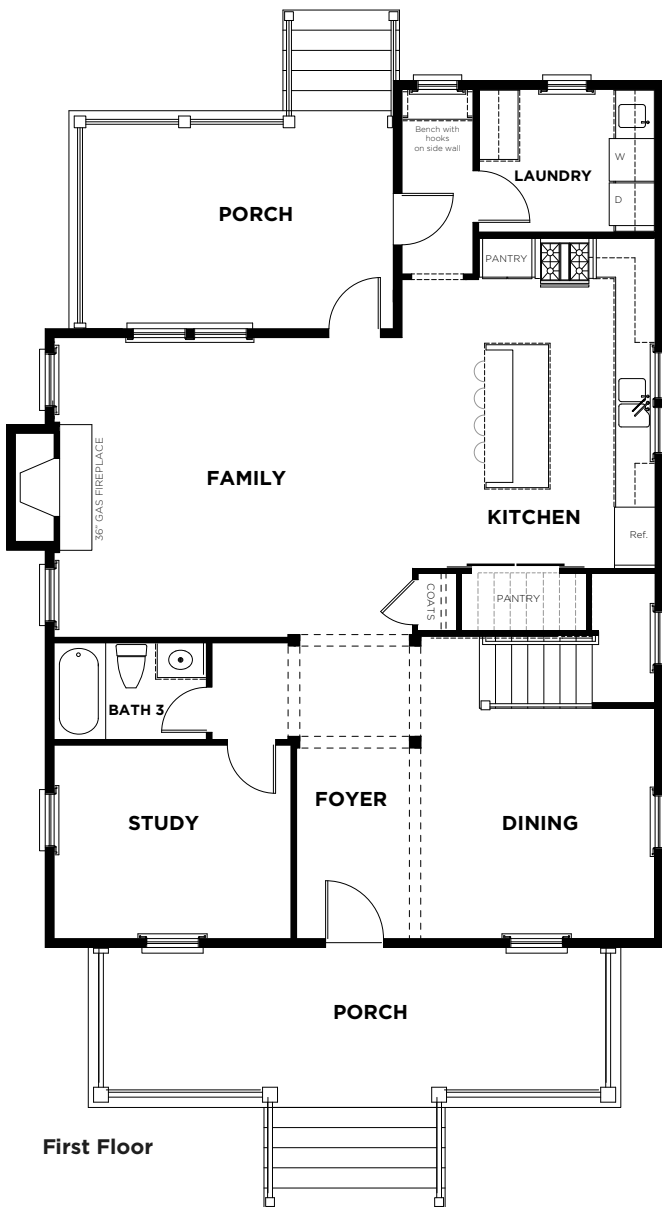

425 McCANTS DR  
OLD VILLAGE—MT PLEASANT

<b>Bedrooms</b>	3
<b>Bathrooms</b>	4
<b>1st Floor</b>	1217 sq. ft.
<b>2nd Floor</b>	1024 sq. ft.
<b>3rd Floor</b>	648 sq. ft.
<b>Total Heated</b>	2889 sq. ft.
<b>ADU Heated</b>	598 sq. ft.

**SAUSSY BURBANK**  
C H A R L E S T O N

Accessory Dwelling Unit above Garage

Third Floor

First Floor

Second Floor

425 MCCANTS  
01/14/2014