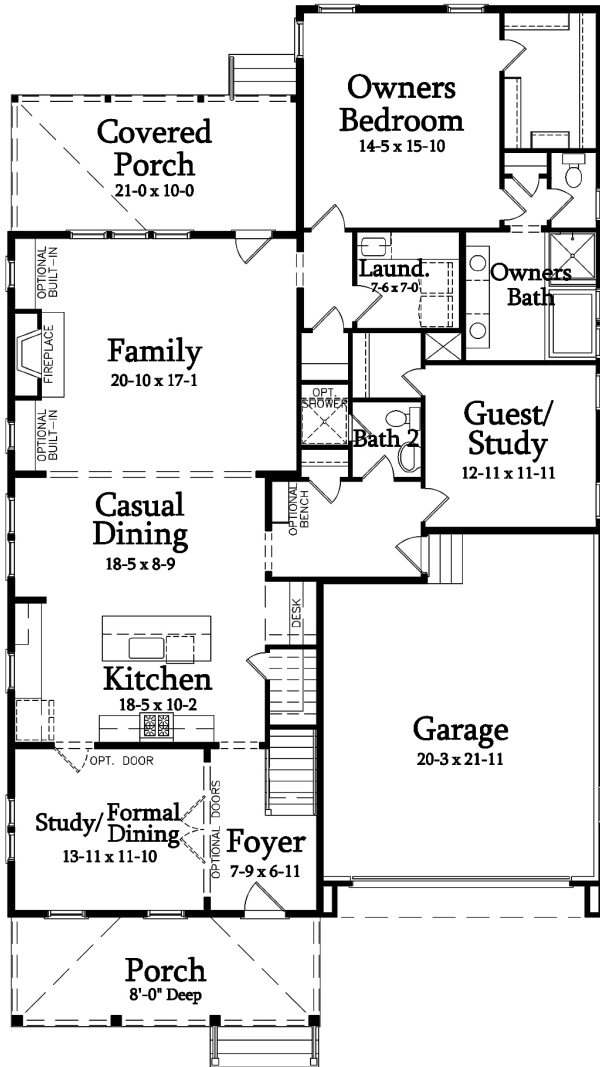

WHEELER E

Bedrooms	4
Bathrooms	2.5
Base Heated	2,991 sq. ft.
Opt Playroom	393 sq. ft.
Total Available Heated	3,384 sq. ft.

WHEELER E

First Floor

Second Floor