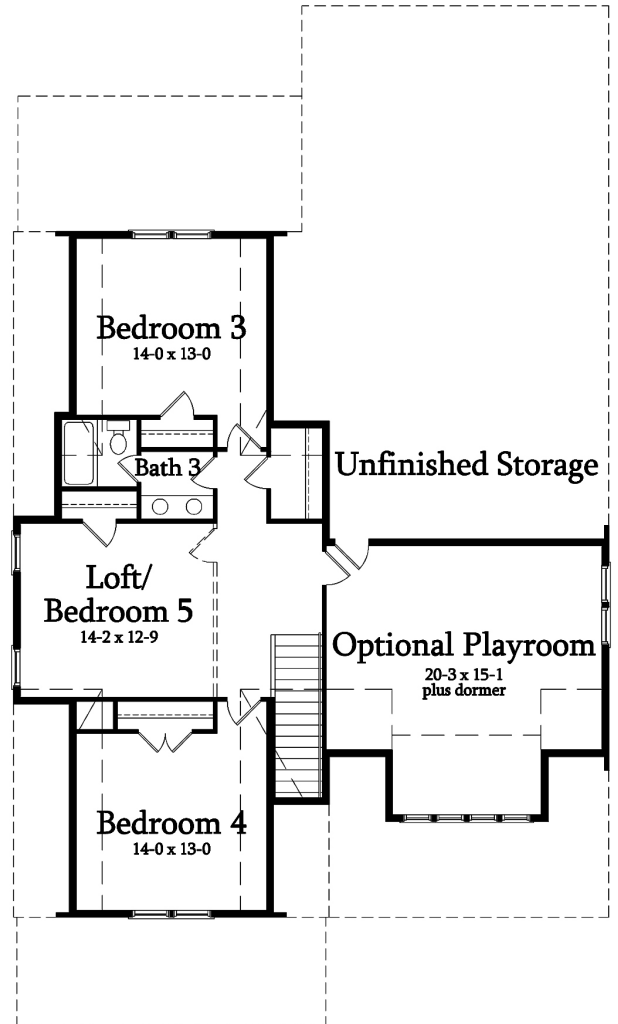

WHEELER E

Bedrooms	4
Bathrooms	2.5
Base Heated	2,991 sq. ft.
Opt Playroom	393 sq. ft.
Total Available Heated	3,384 sq. ft.

WHEELER E

First Floor

Second Floor