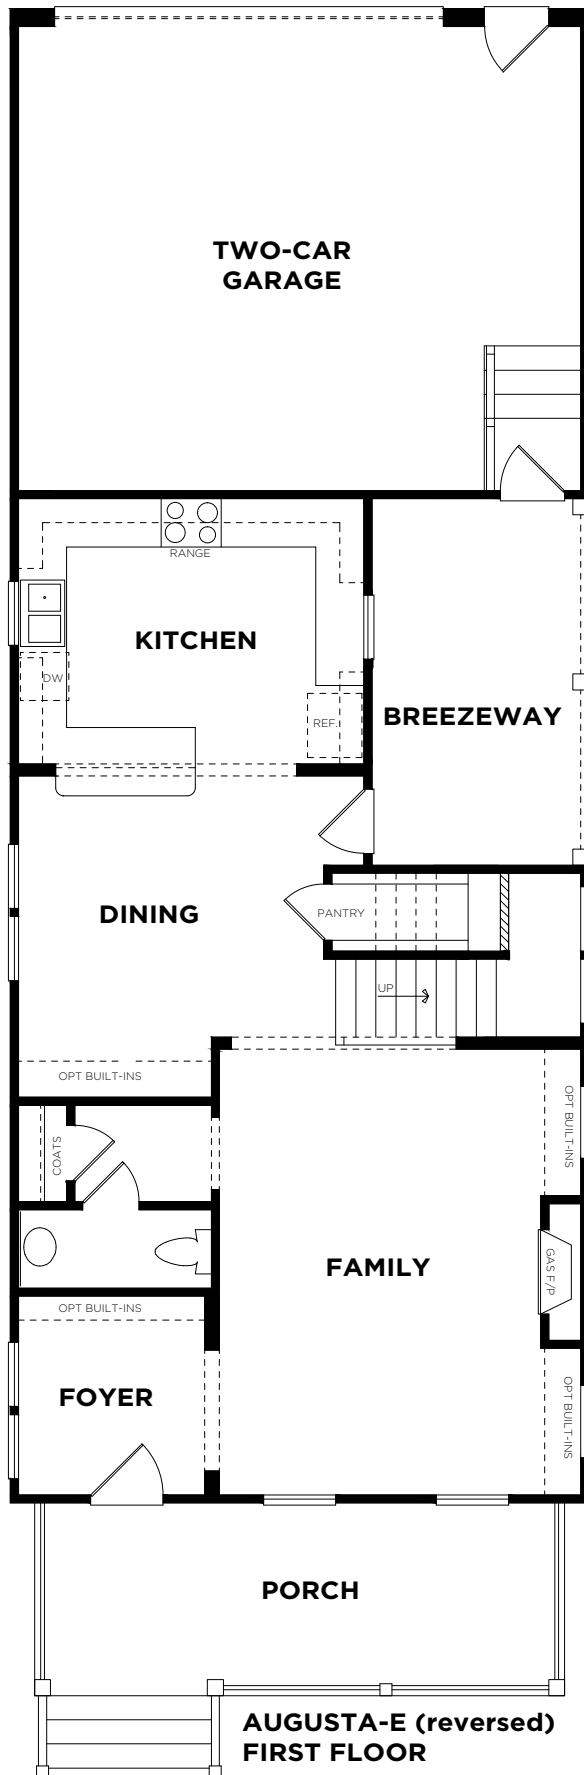

LOT 83-3/AUGUSTA E

Bedrooms	3
Bathrooms	2.5
1st Floor	868 sq. ft.
2nd Floor	1164 sq. ft.
Total Heated	2032 sq. ft.

LOT 83-3/AUGUSTA E

**AUGUSTA-E (reversed)
SECOND FLOOR**

FINAL
01/18/14