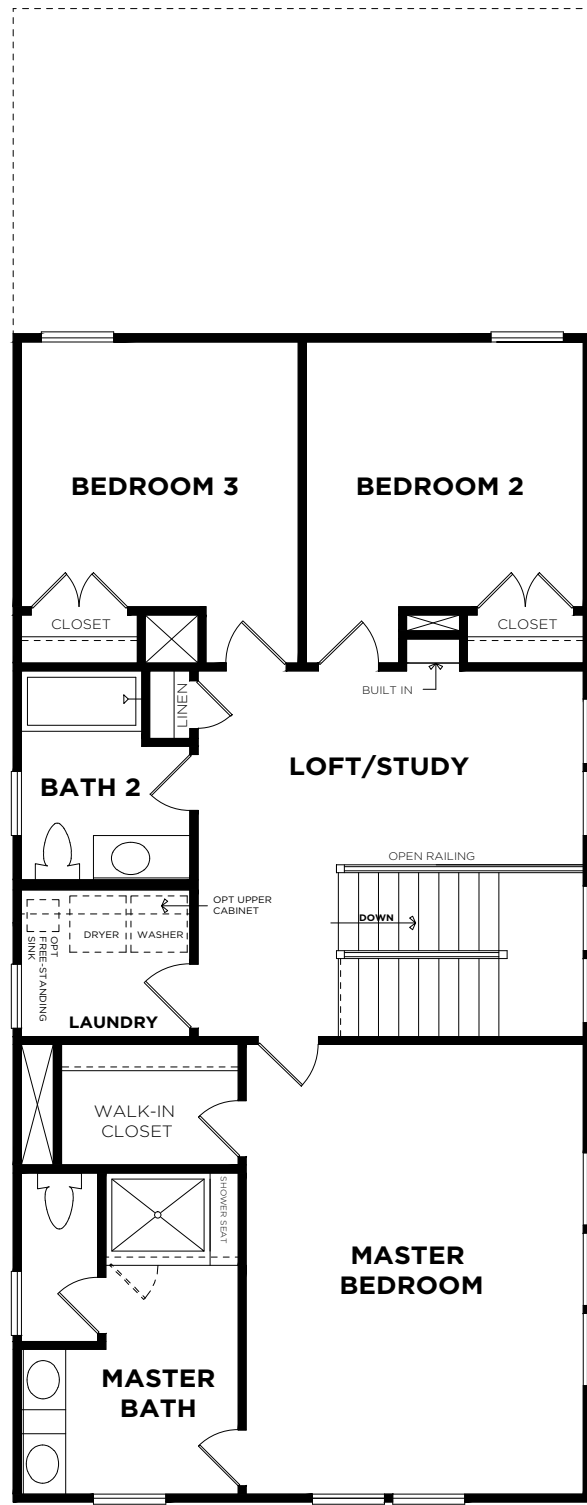

LOT 83-3/AUGUSTA E

Bedrooms	3
Bathrooms	2.5
1st Floor	868 sq. ft.
2nd Floor	1164 sq. ft.
Total Heated	2032 sq. ft.

LOT 83-3/AUGUSTA E

**AUGUSTA-E (reversed)
SECOND FLOOR**

FINAL
01/18/14