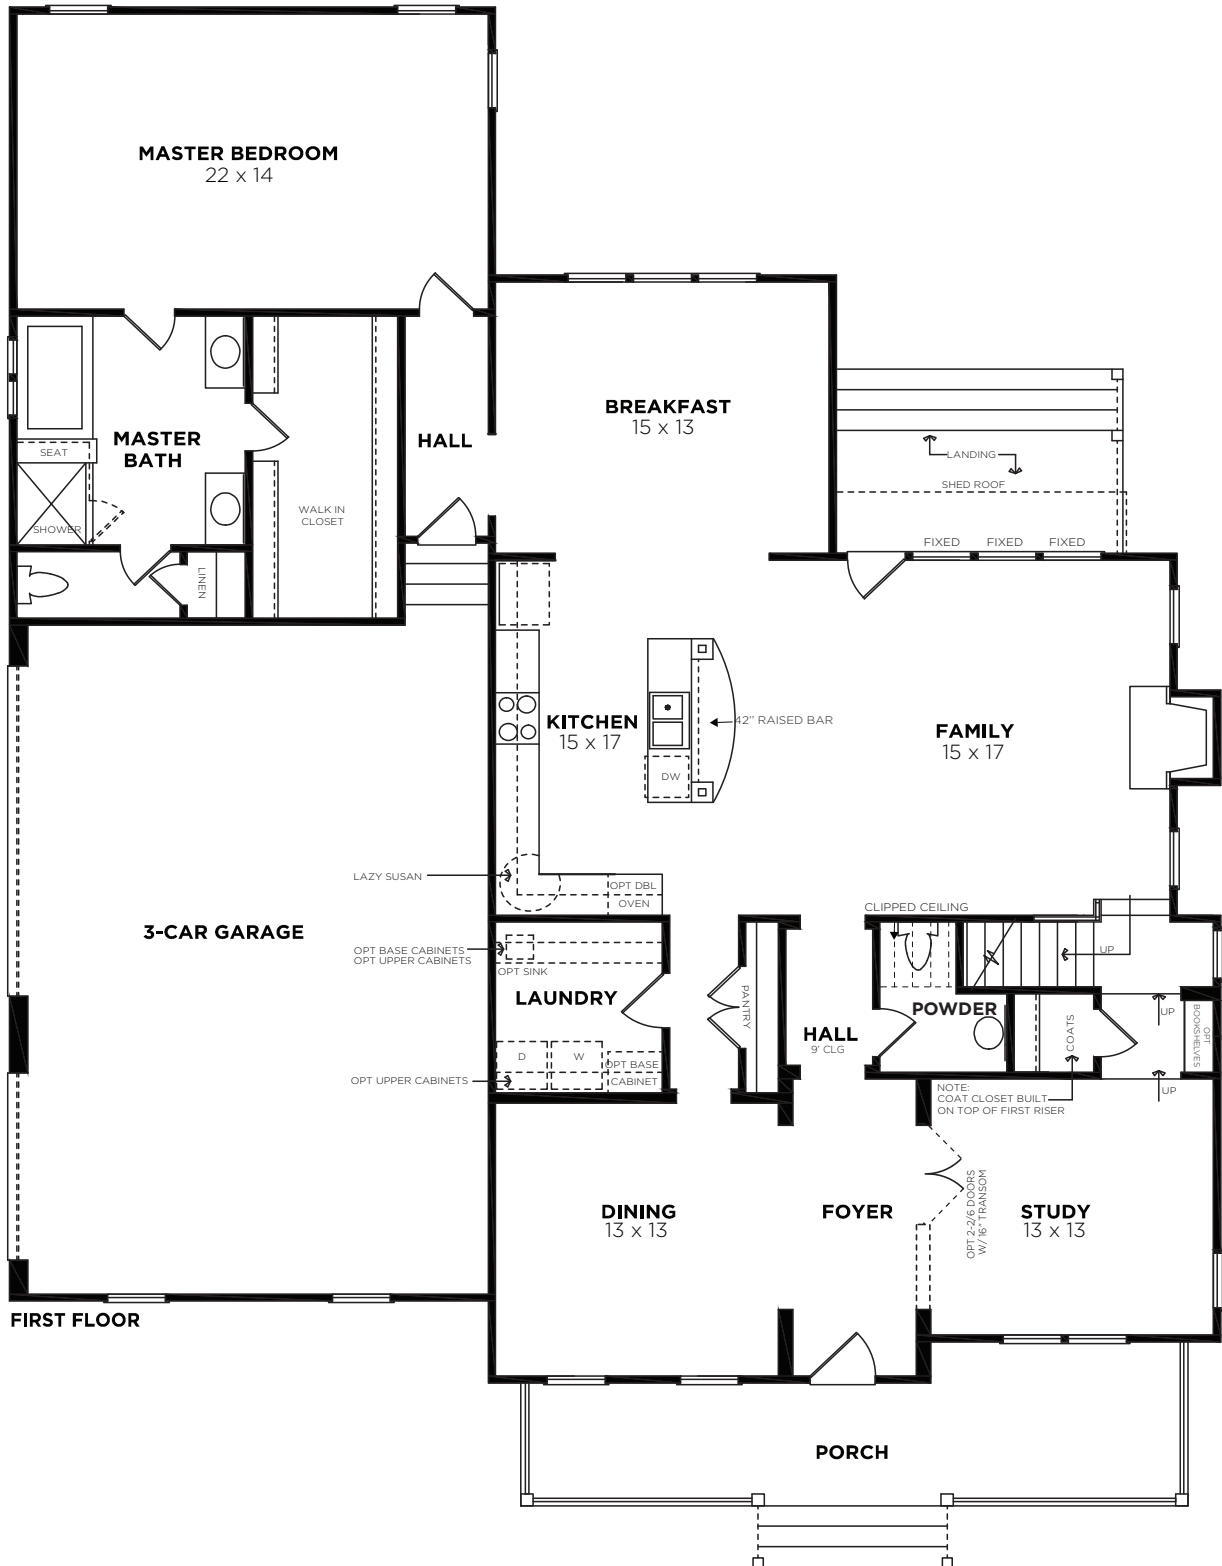

CRAWFORD A

Bedrooms	4
Bathrooms	3.5
1st Floor	2172 sq. ft.
2nd Floor	1266 sq. ft.
Total Heated	3438 sq. ft.

CRAWFORD A

CRAWFORD A