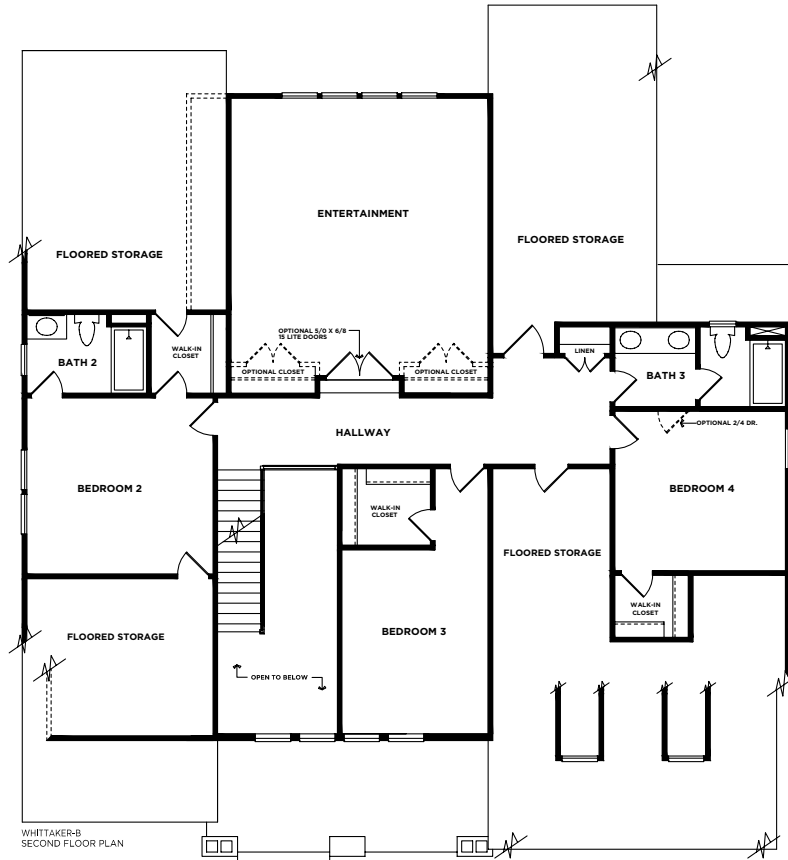

WHITTAKER B

Bedrooms	4
Bathrooms	3.5
1st Floor	2296 sq. ft.
2nd Floor	1524 sq. ft.
Total Heated	3820 sq. ft.

WHITTAKER B

**FINAL
01/23/14**