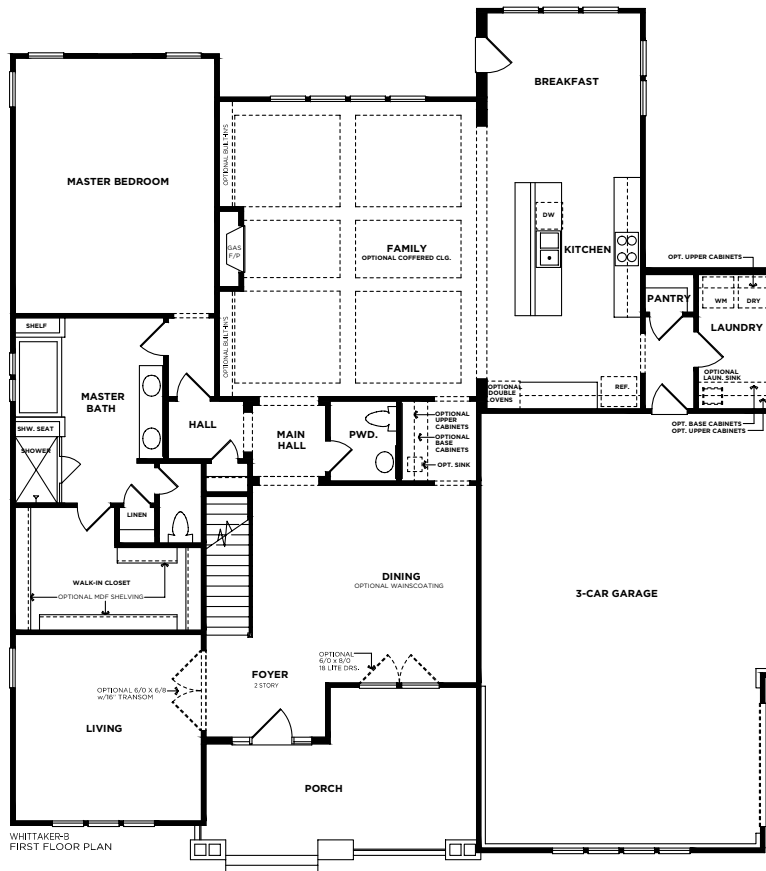

WHITTAKER B

Bedrooms	4
Bathrooms	3.5
1st Floor	2296 sq. ft.
2nd Floor	1524 sq. ft.
Total Heated	3820 sq. ft.

WHITTAKER B

**FINAL
01/23/14**