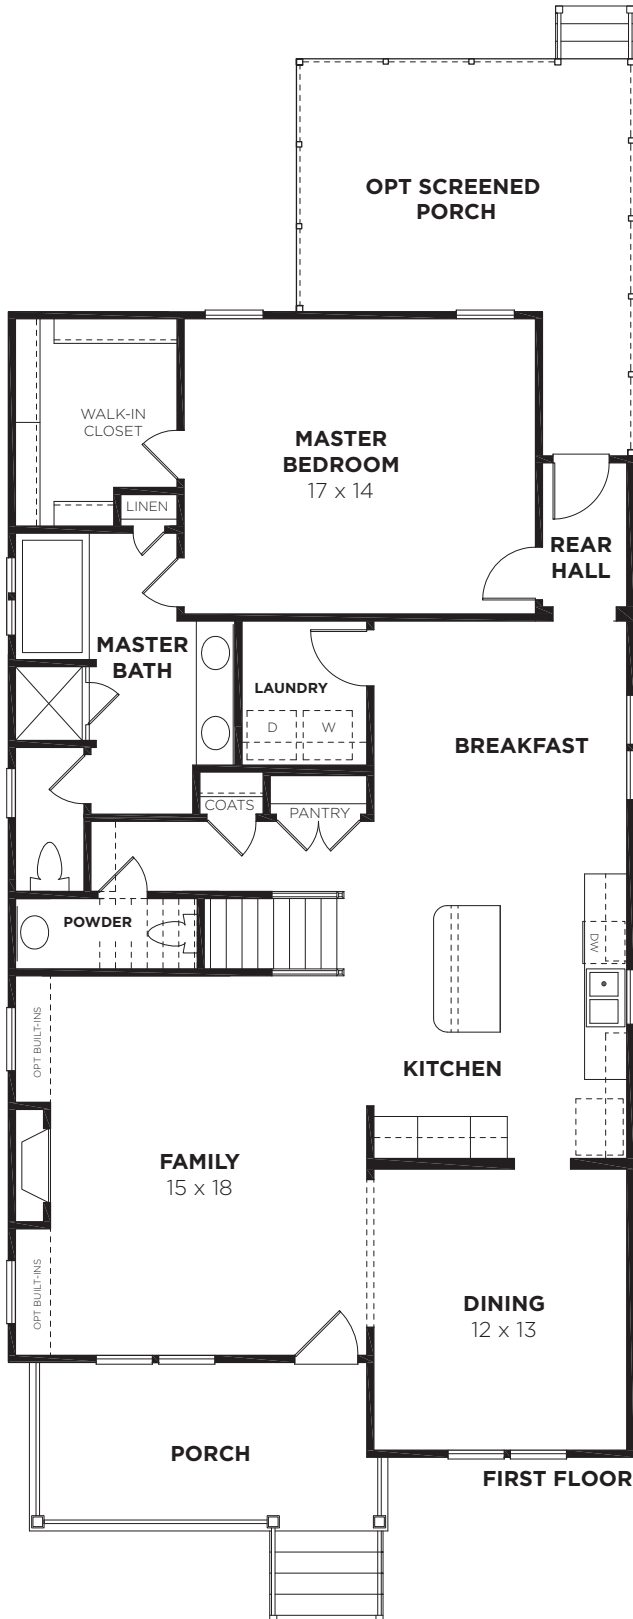

Bedrooms	3/4
Bathrooms	3.5
1st Floor	1506 sq. ft.
2nd Floor	1234 sq. ft.
Total Heated	2740 sq. ft.

Carroll D

2390D-CARROLL
12/12/2014