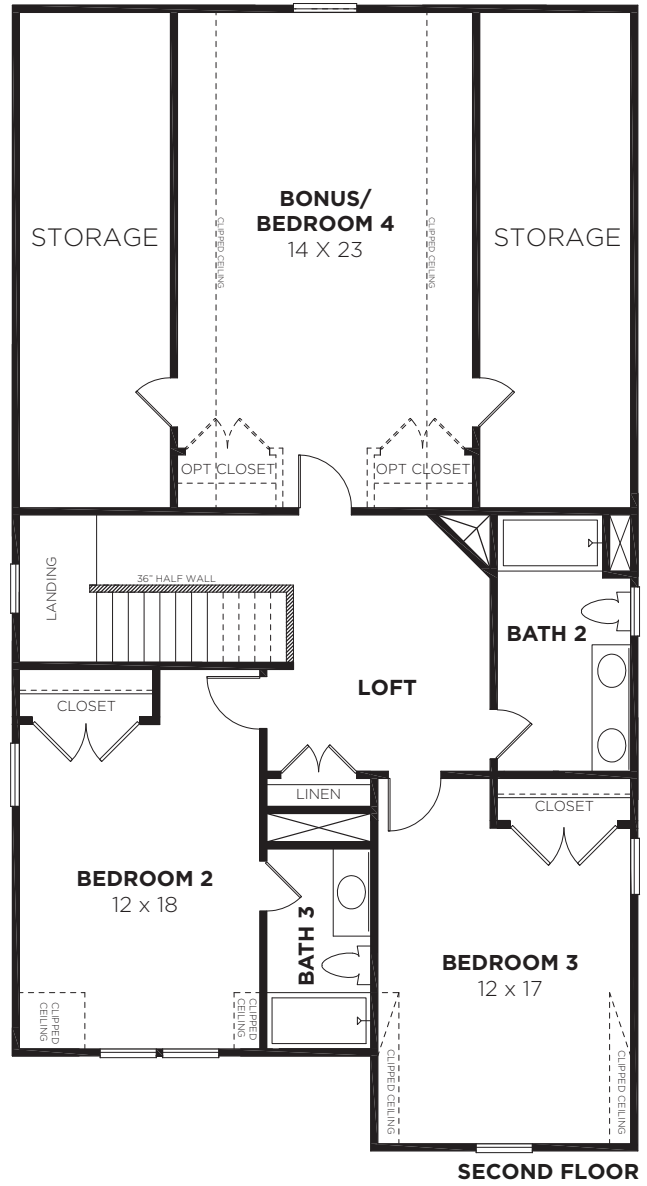

Bedrooms	3/4
Bathrooms	3.5
1st Floor	1506 sq. ft.
2nd Floor	1234 sq. ft.
Total Heated	2740 sq. ft.

Carroll D

2390D-CARROLL
12/12/2014