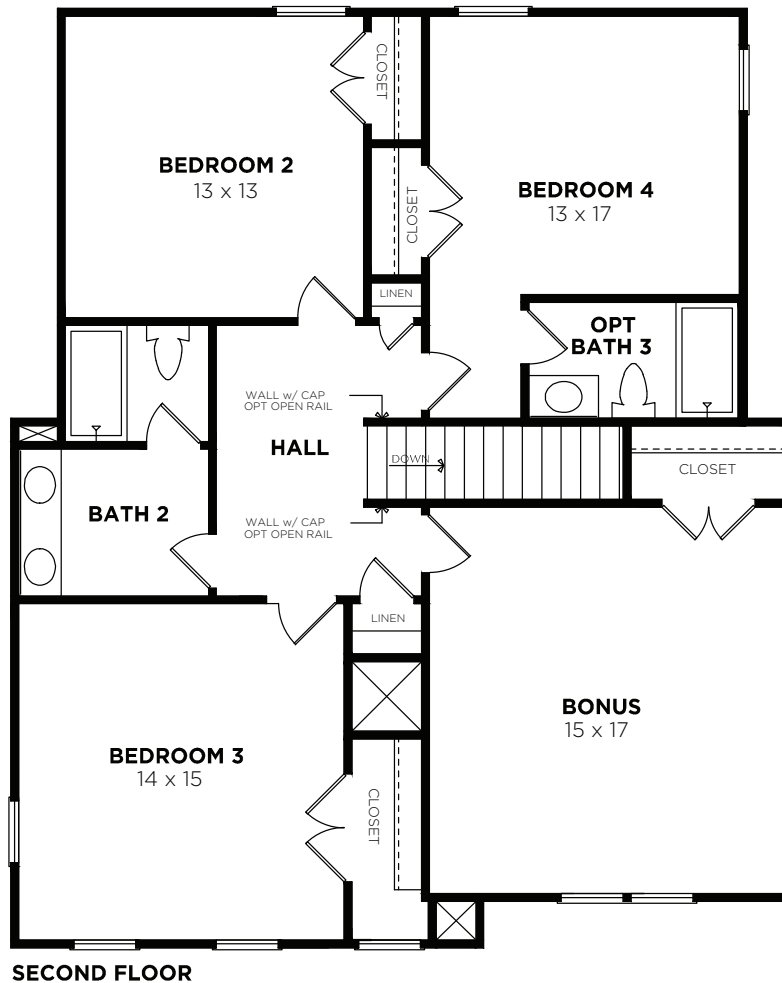

10733 FRUITLAND ROAD

SECOND FLOOR

©2014, Saussy Burbank, LLC "Saussy Burbank" is a service mark of Saussy Burbank, LLC. Prices, plans, designs, architectural renderings, uses, dimensions, specifications, materials, availability, improvements and amenities depicted or described herein are subject to change or cancellation (in whole or in part) without notice. Illustrations may include artists' depictions and differ from final improvements. Equal housing opportunity.

©2014, Saussy Burbank, LLC "Saussy Burbank" is a service mark of Saussy Burbank, LLC. Prices, plans, designs, architectural renderings, uses, dimensions, specifications, materials, availability, improvements and amenities depicted or described herein are subject to change or cancellation (in whole or in part) without notice. Illustrations may include artists' depictions and differ from final improvements. Equal housing opportunity.