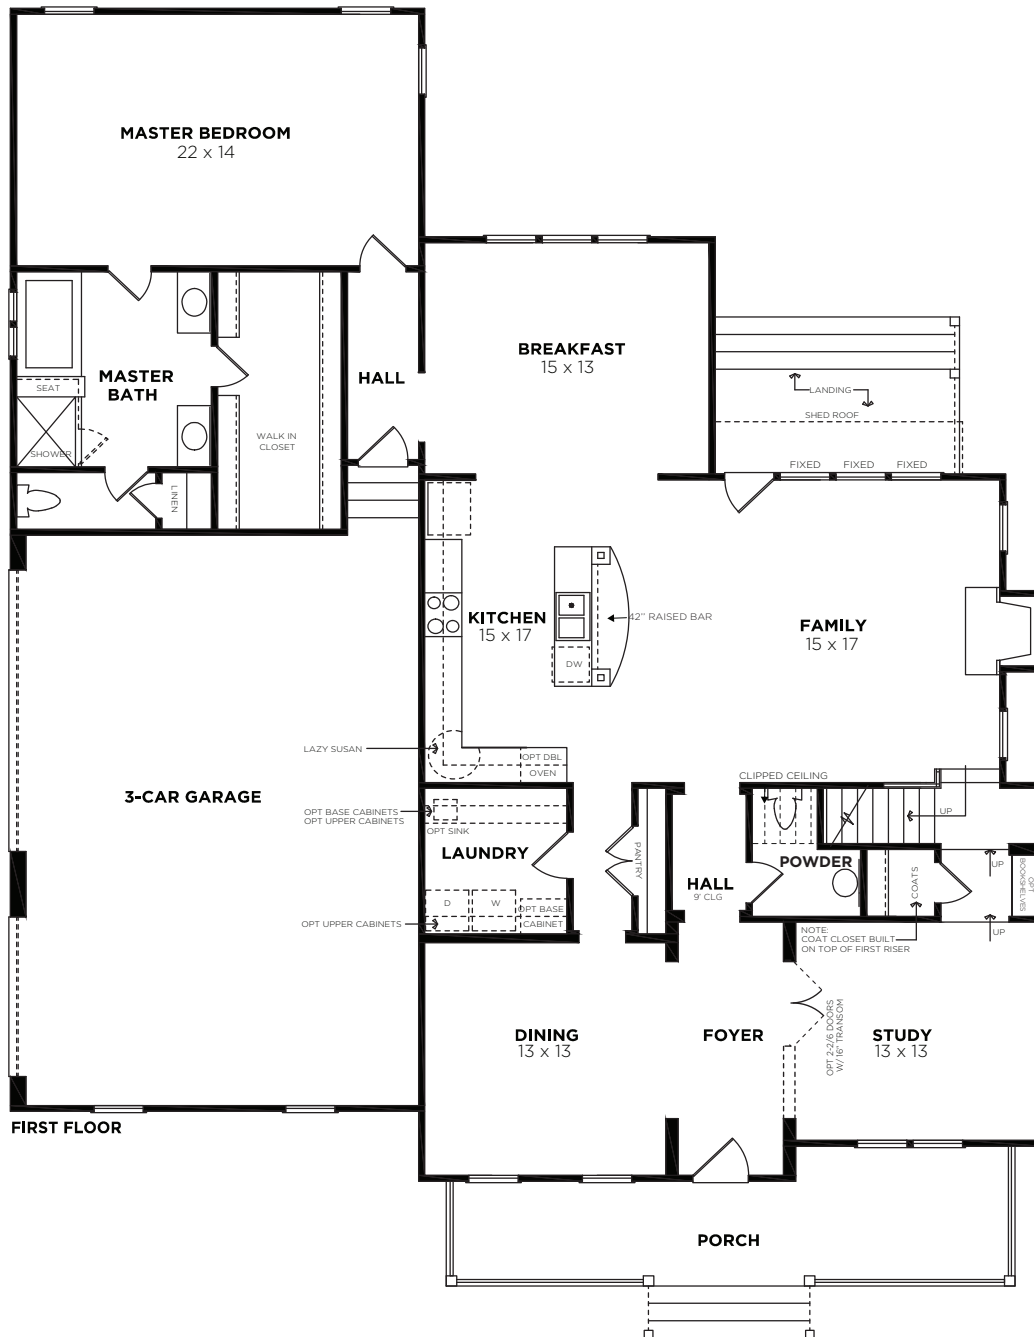

10733 FRUITLAND ROAD

| | |
|---------------------|--------------|
| Bedrooms | 5 |
| Bathrooms | 3.5 |
| 1st Floor | 2172 sq. ft. |
| 2nd Floor | 1266 sq. ft. |
| Total Heated | 3438 sq. ft. |

10733 FRUITLAND ROAD