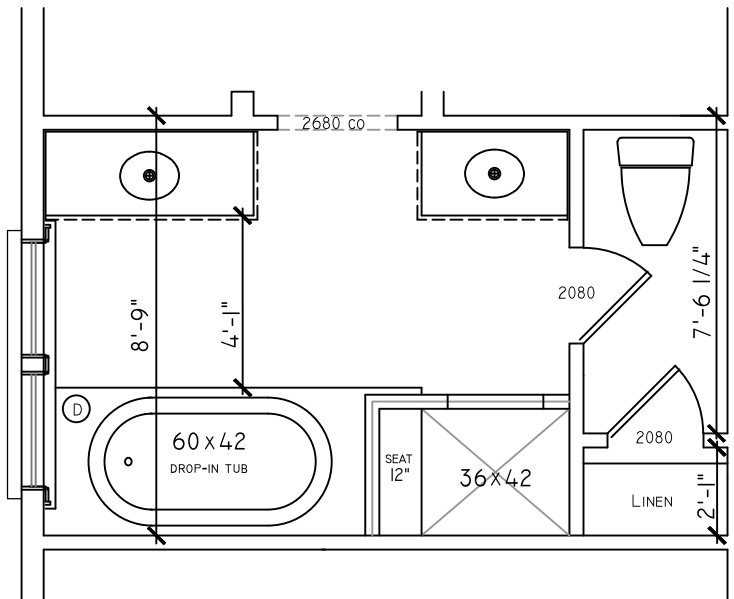

1499 FIDDLERS LAKE CT
MT PLEASANT, SC 29464

Bedrooms	5
Bathrooms	3.5
1st Floor	1485 sq. ft.
2nd Floor	1302 sq. ft.
Total Heated	2787 sq. ft.

1499 FIDDLERS LAKE CT MT PLEASANT, SC 29464

2787A:MAXCY-A
3/11/2014

1499 FIDDLERS LAKE CT

OPT MASTER BATH LAYOUT

OPTIONAL LAYOUT W/MECHANICAL CHASE
ONLY INSTALL IF NEEDED

STANDARD LAYOUT
INSTALL IF NO CHASE IS NEEDED