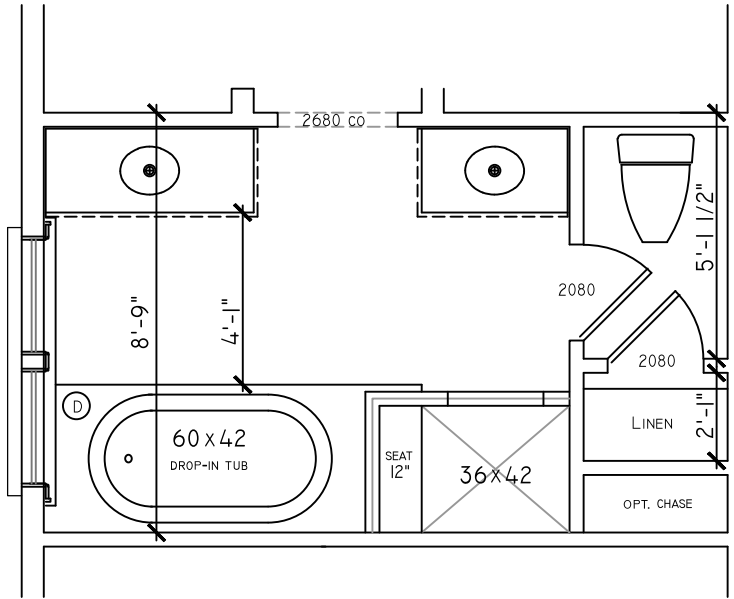

1499 FIDDLERS LAKE CT
MT PLEASANT, SC 29464

Bedrooms	5
Bathrooms	3.5
1st Floor	1485 sq. ft.
2nd Floor	1302 sq. ft.
Total Heated	2787 sq. ft.

1499 FIDDLERS LAKE CT MT PLEASANT, SC 29464

2787A:MAXCY-A
3/11/2014

1499 FIDDLERS LAKE CT

OPT MASTER BATH LAYOUT

OPTIONAL LAYOUT W/MECHANICAL CHASE
ONLY INSTALL IF NEEDED

STANDARD LAYOUT
INSTALL IF NO CHASE IS NEEDED