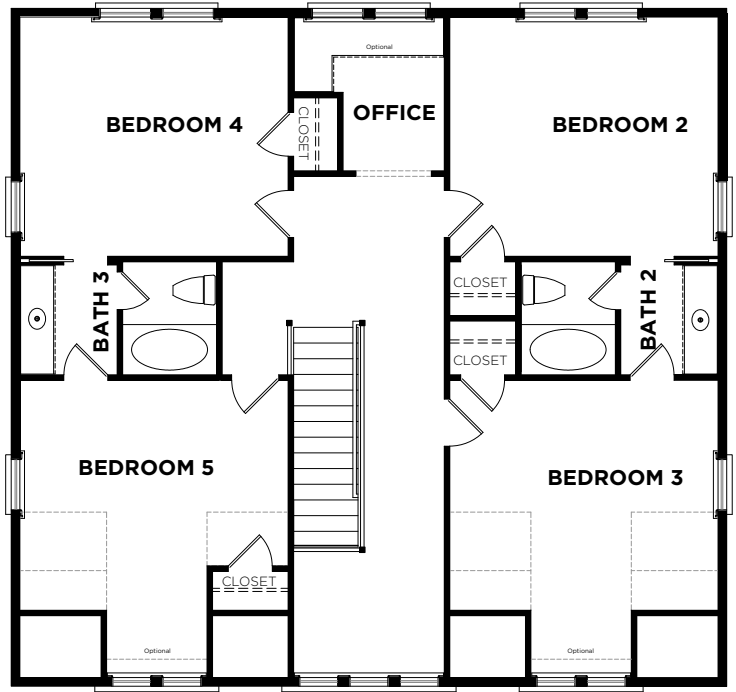

1499 FIDDLERS LAKE CT
MT PLEASANT, SC 29464

Bedrooms	5
Bathrooms	3.5
1st Floor	1485 sq. ft.
2nd Floor	1302 sq. ft.
Total Heated	2787 sq. ft.

1499 FIDDLERS LAKE CT MT PLEASANT, SC 29464

2787A:MAXCY-A
3/11/2014

1499 FIDDLERS LAKE CT

OPT MASTER BATH LAYOUT

OPTIONAL LAYOUT W/MECHANICAL CHASE
ONLY INSTALL IF NEEDED

STANDARD LAYOUT
INSTALL IF NO CHASE IS NEEDED