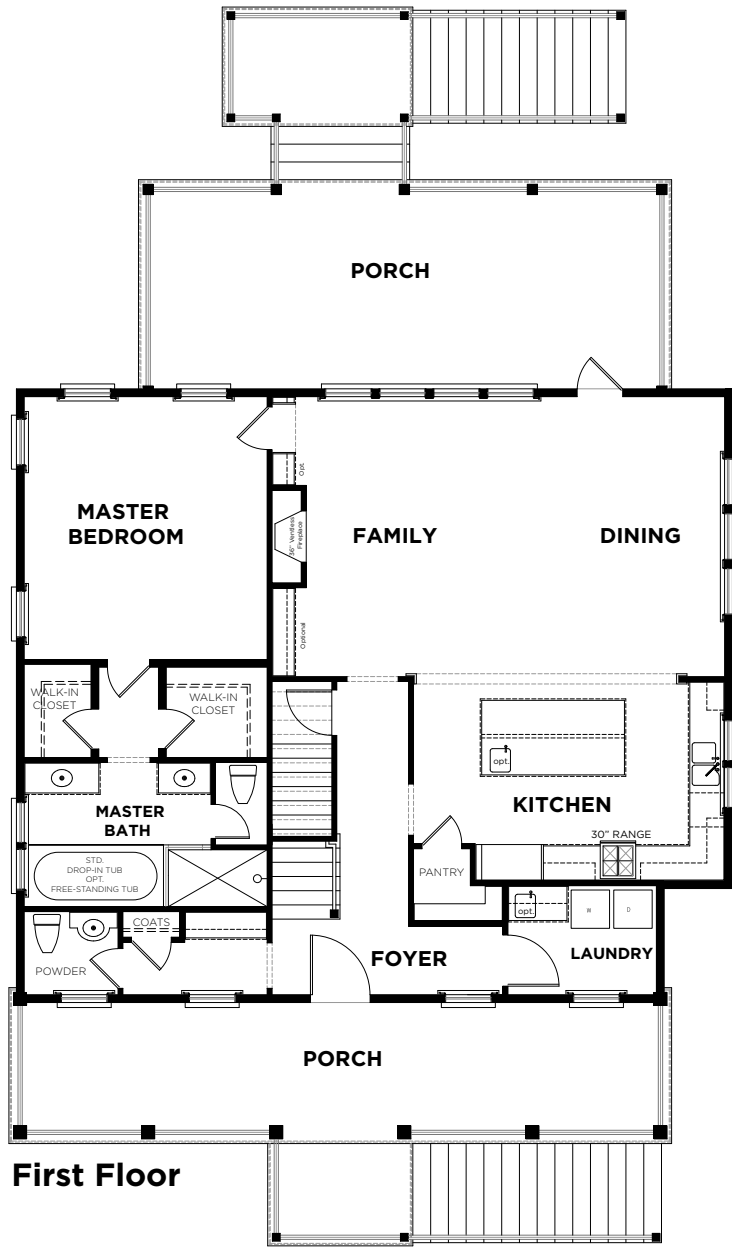

1499 FIDDLERS LAKE CT
MT PLEASANT, SC 29464

Bedrooms	5
Bathrooms	3.5
1st Floor	1485 sq. ft.
2nd Floor	1302 sq. ft.
Total Heated	2787 sq. ft.

1499 FIDDLERS LAKE CT MT PLEASANT, SC 29464

2787A:MAXCY-A
3/11/2014

1499 FIDDLERS LAKE CT

OPT MASTER BATH LAYOUT

OPTIONAL LAYOUT W/MECHANICAL CHASE
ONLY INSTALL IF NEEDED

STANDARD LAYOUT
INSTALL IF NO CHASE IS NEEDED