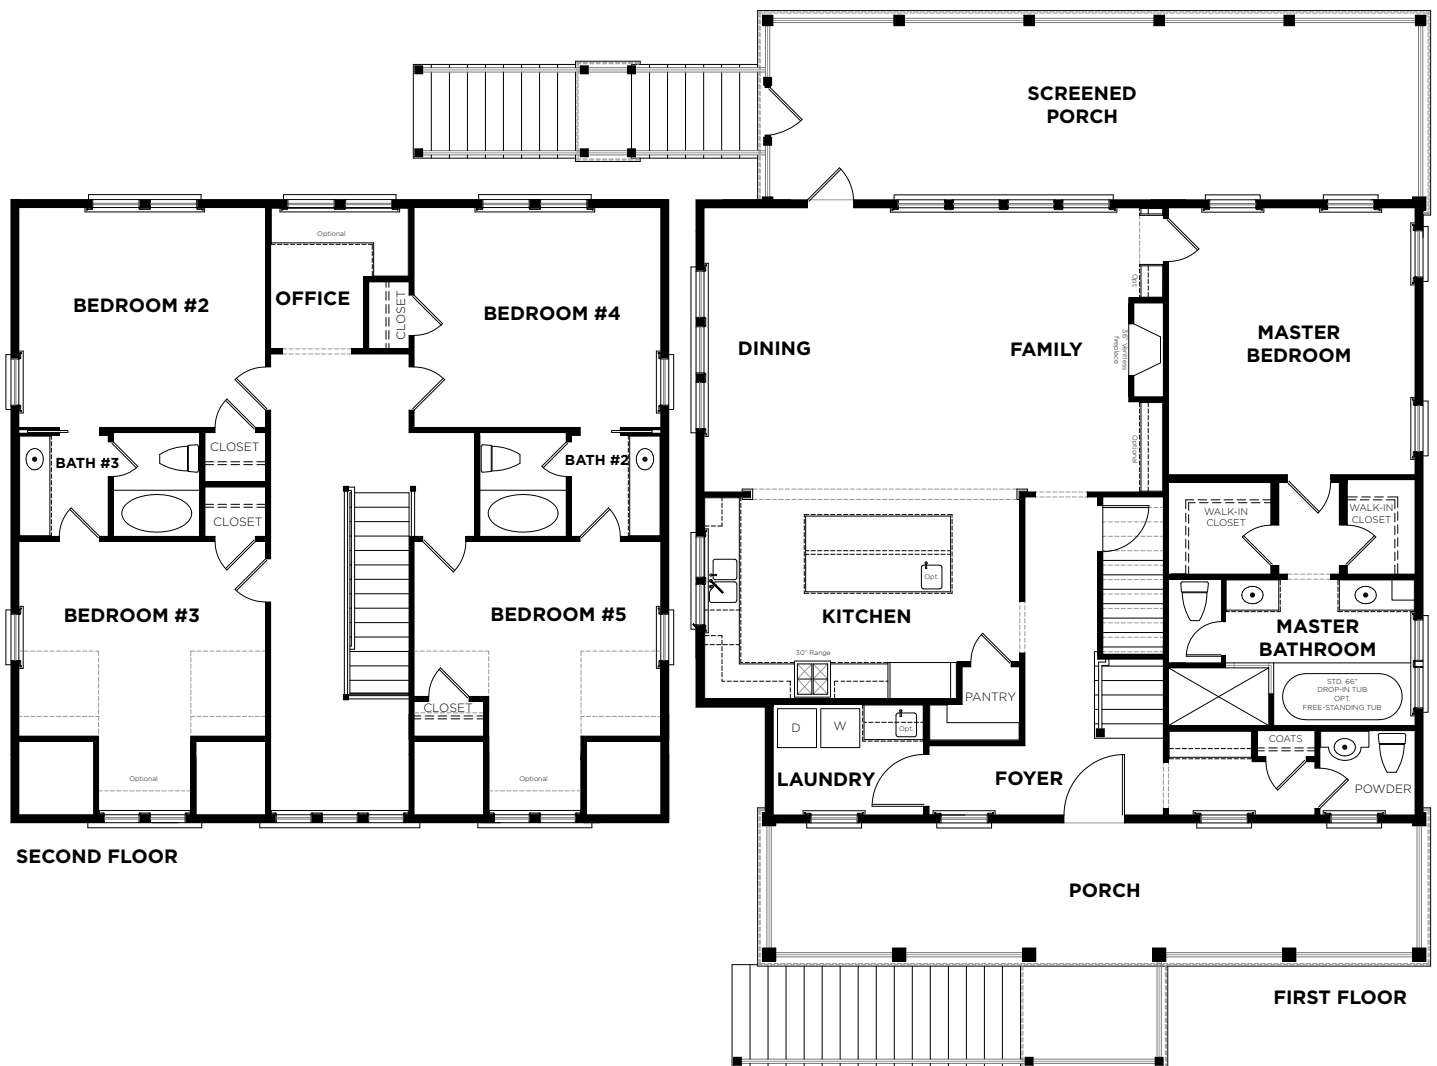

2504 CHARTER OAKS DR
MT PLEASANT, SC 29466

Bedrooms	5
Bathrooms	3.5
1st Floor	1485 sq. ft.
2nd Floor	1302 sq. ft.
Total Heated	2787 sq. ft.

2504 CHARTER OAKS DR MT PLEASANT, SC 29466

2787BR: MAXCY-BR
3/10/2014