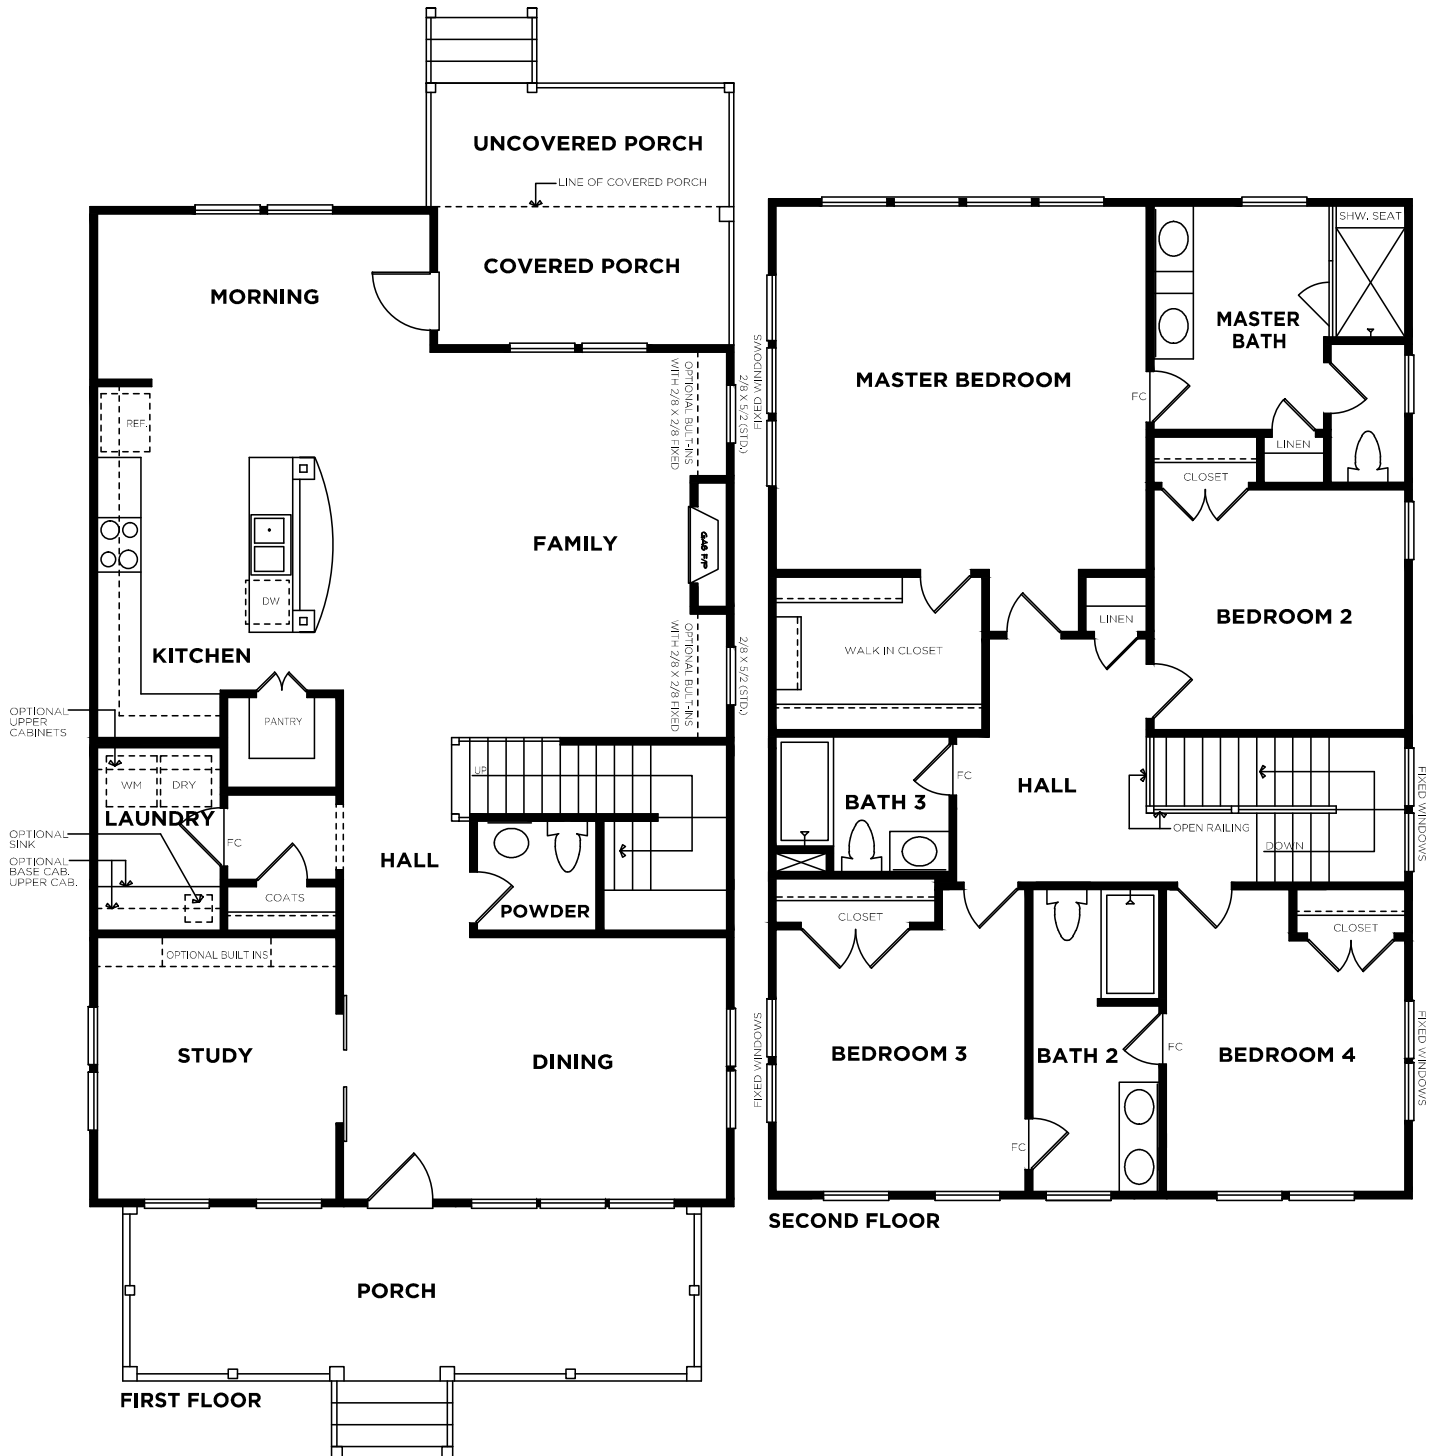

525 MARSH RD

Bedrooms	4
Bathrooms	3.5
1st Floor	1273 sq. ft.
2nd Floor	1360 sq. ft.
Total Heated	2633 sq. ft.

525 MARSH RD

FINAL
04/25/14