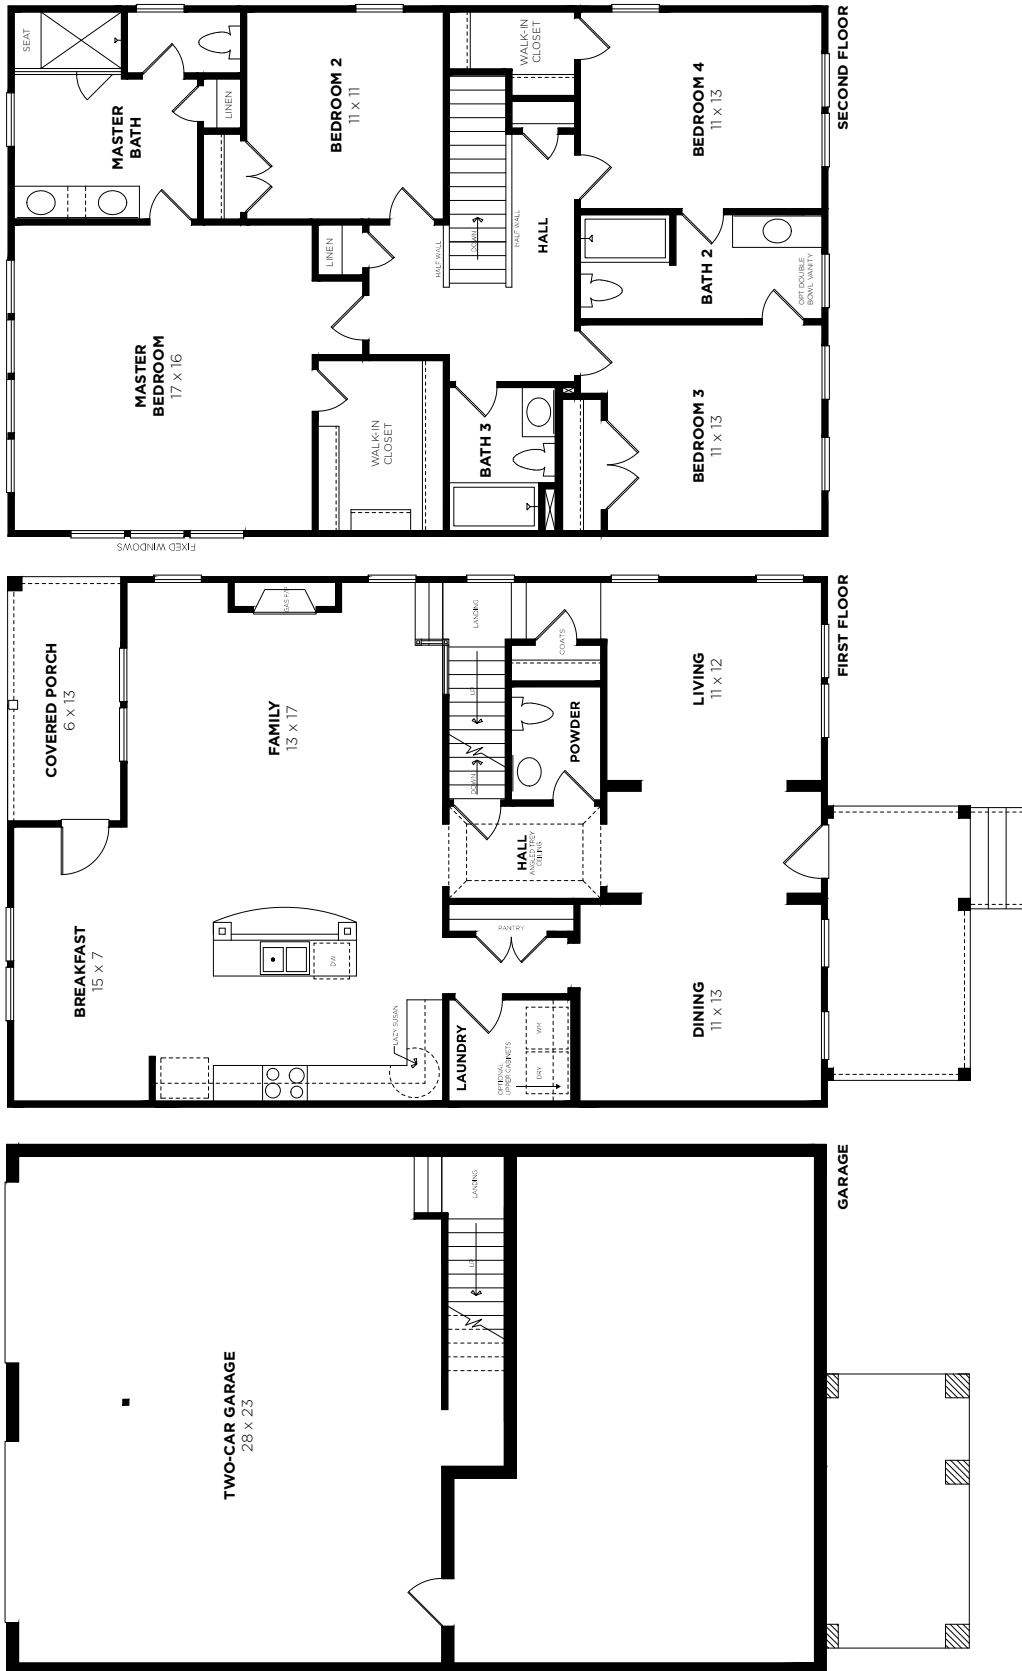

WASHINGTON A

Drive-Under Garage

Bedrooms	4
Bathrooms	3.5
1st Floor	1273 sq. ft.
2nd Floor	1360 sq. ft.
Total Heated	2633 sq. ft.

WASHINGTON A

Drive-Under Garage

FINAL 6/02/14