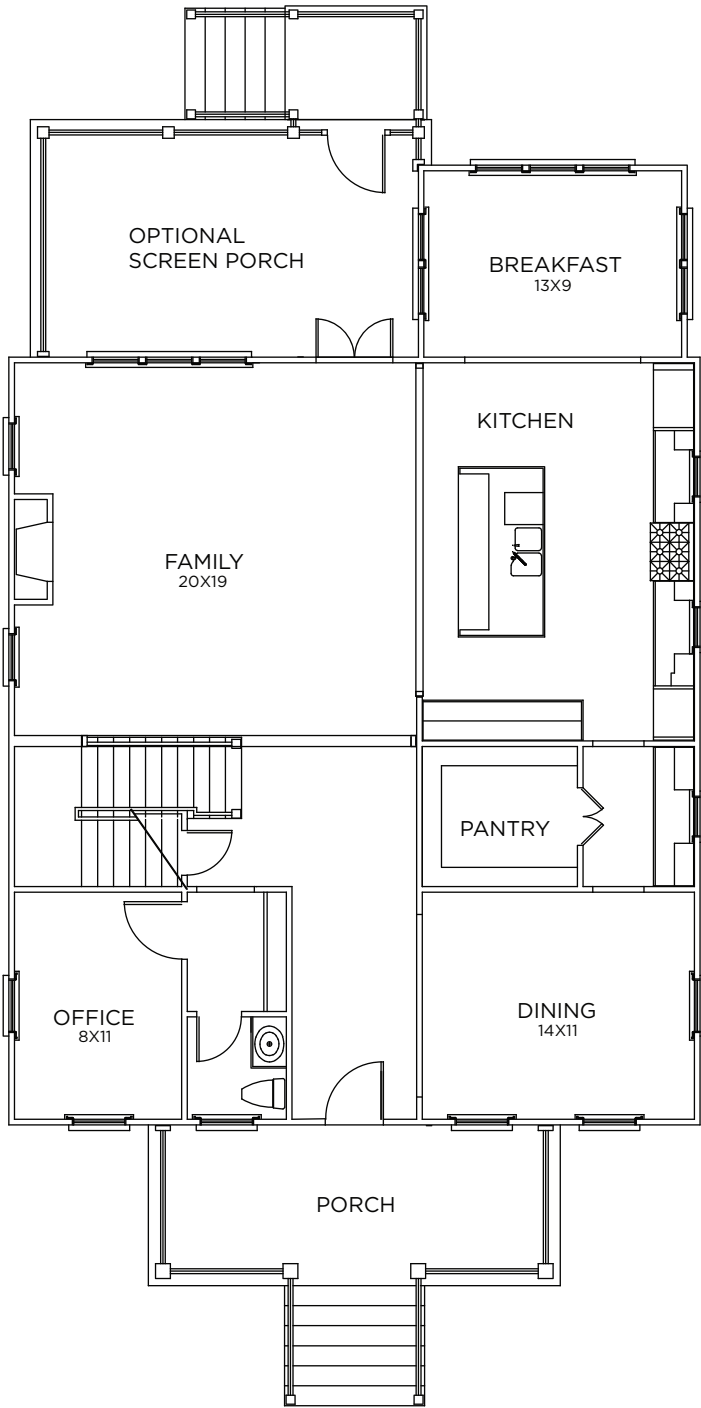

1599 Paradise Lake Dr

 SAUSSY BURBANK

Bedrooms	4
Bathrooms	3.5
1st Floor	1580 sq. ft.
2nd Floor	1580 sq. ft.
Total Heated	3160 sq. ft.

KIM BOYD
843-696-4773

1599 Paradise Lake Dr.

3160A- DUPREE
12/12/2014