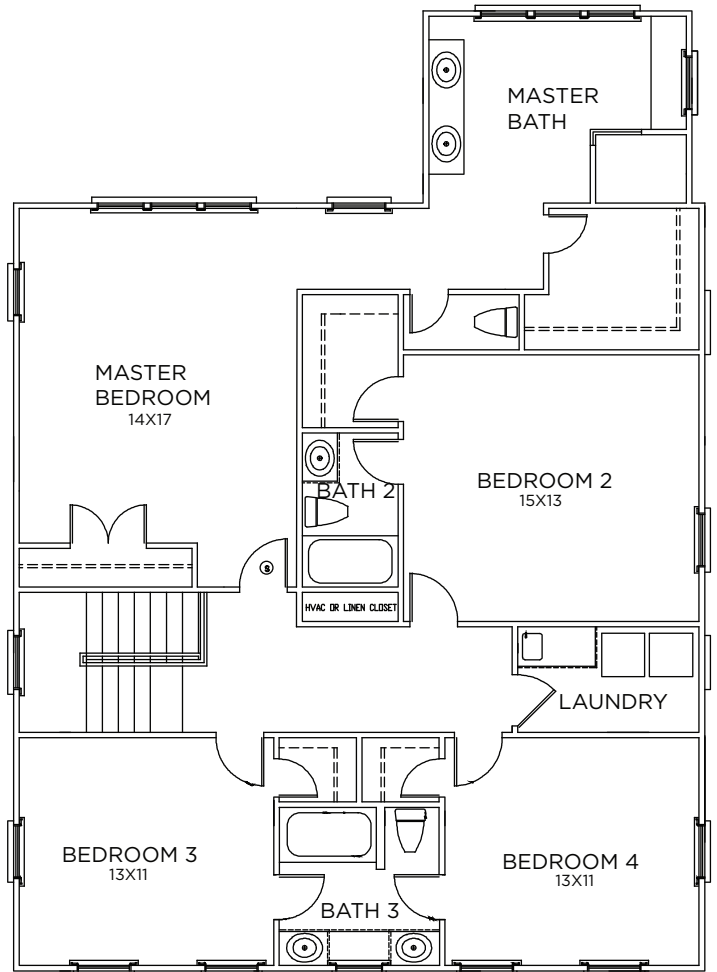

1599 Paradise Lake Dr

 SAUSSY BURBANK

Bedrooms	4
Bathrooms	3.5
1st Floor	1580 sq. ft.
2nd Floor	1580 sq. ft.
Total Heated	3160 sq. ft.

KIM BOYD
843-696-4773

1599 Paradise Lake Dr.

3160A- DUPREE
12/12/2014