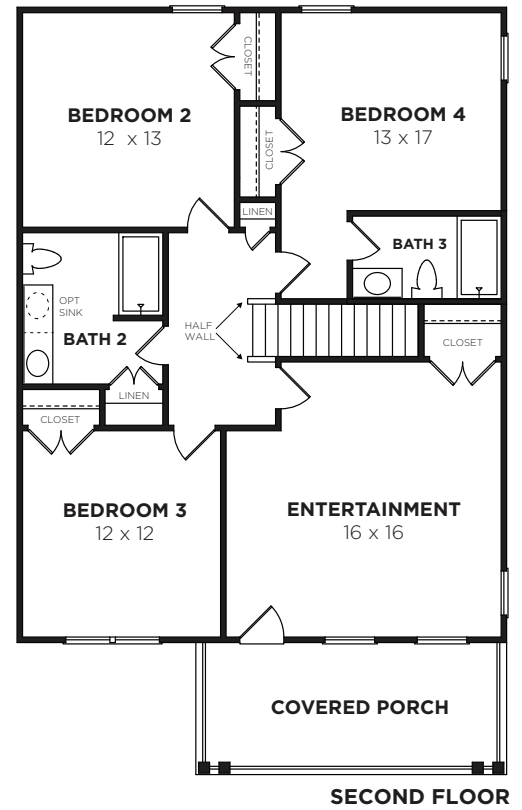

Bedrooms	4
Bathrooms	3.5
1st Floor	1879 sq. ft.
2nd Floor	1142 sq. ft.
Total Heated	3021 sq. ft.

3021G-WENTWORTH
1/20/2015