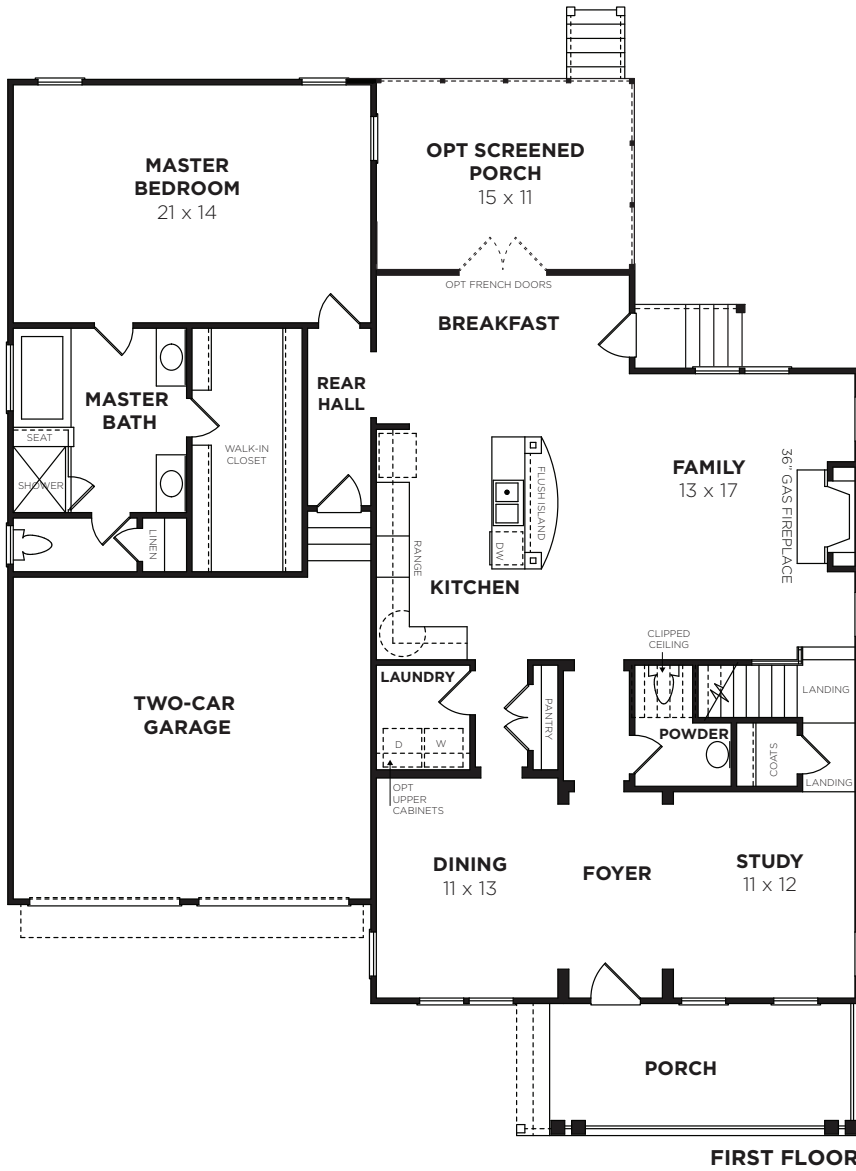

Bedrooms	4
Bathrooms	3.5
1st Floor	1879 sq. ft.
2nd Floor	1142 sq. ft.
Total Heated	3021 sq. ft.

3021G-WENTWORTH
1/20/2015