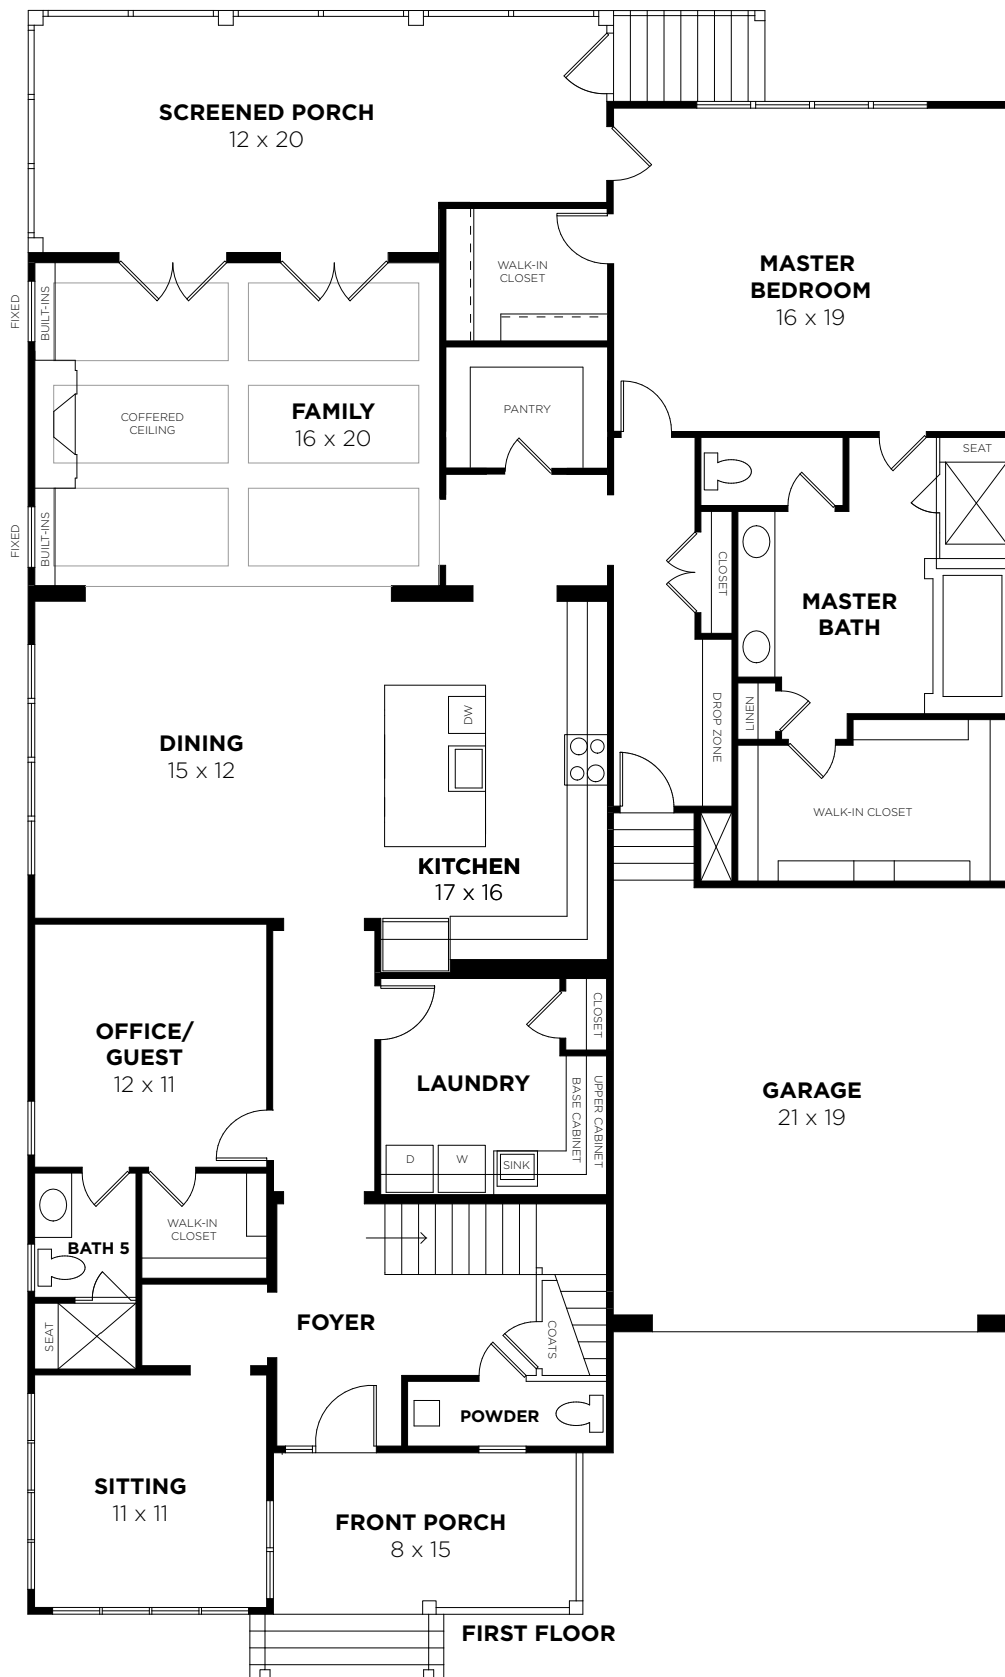

528 HILLSIDE AVE.

Bedrooms	4
Bathrooms	5 full/ 2 half
1st Floor	2608 sq. ft.
2nd Floor	1958 sq. ft.
Total Heated	4566 sq. ft.

August 18, 2014 4:02 PM

528 HILLSIDE AVE.

528 HILLSIDE AVE.