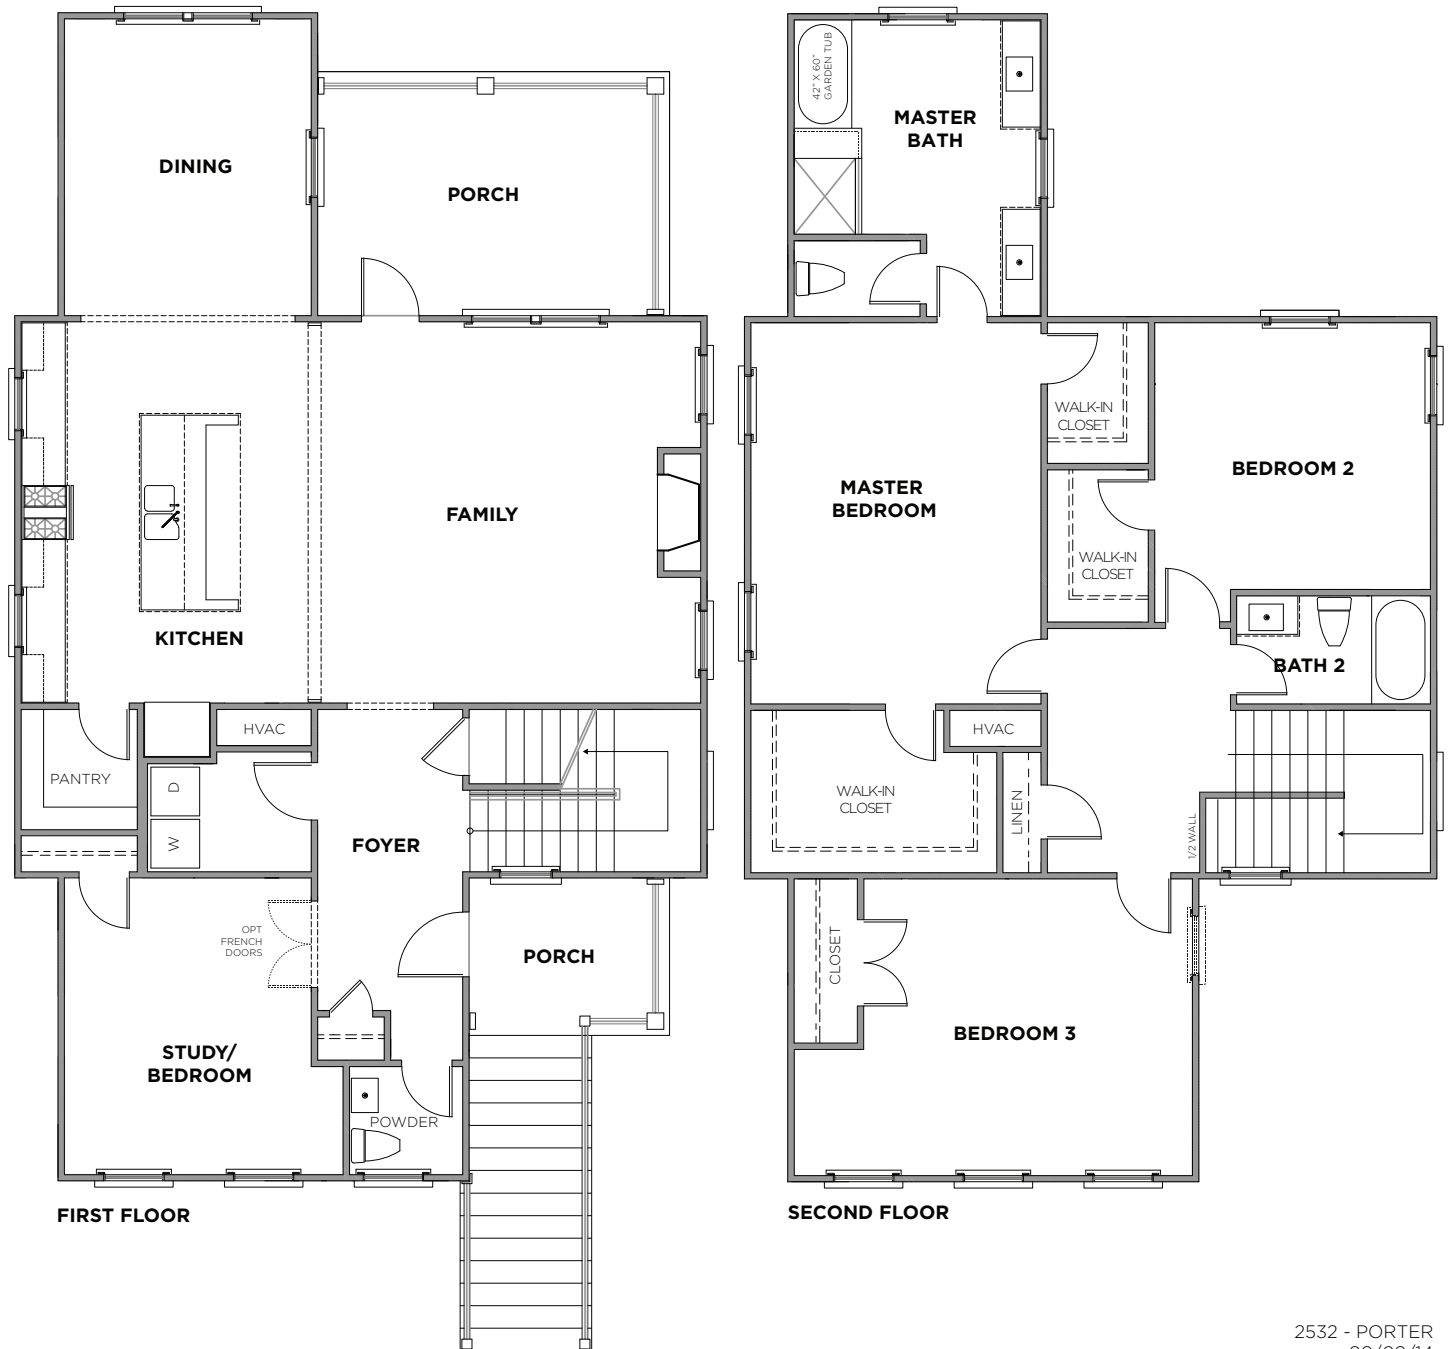

# PORTER B

<b>Bedrooms</b>	3/4
<b>Bathrooms</b>	2.5
<b>1st Floor</b>	1266 sq. ft.
<b>2nd Floor</b>	1266 sq. ft.
<b>Total Heated</b>	2532 sq. ft.

# PORTER B

2532 - PORTER  
09/09/14