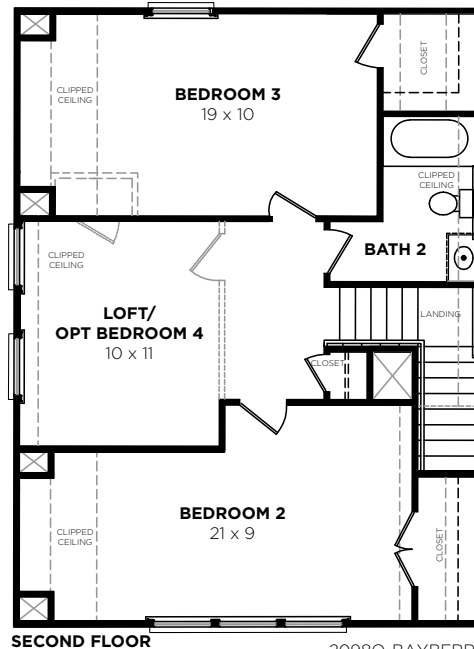

Bayberry O

Bedrooms	3-4
Bathrooms	2.5
1st Floor	1419 sq. ft.
2nd Floor	766 sq. ft.
Total Heated	2185 sq. ft.

nexton@saussyburbank.com

MASTER BATH OPTIONS

STANDARD LAYOUT

OPTION A

OPTION B

OPTION C