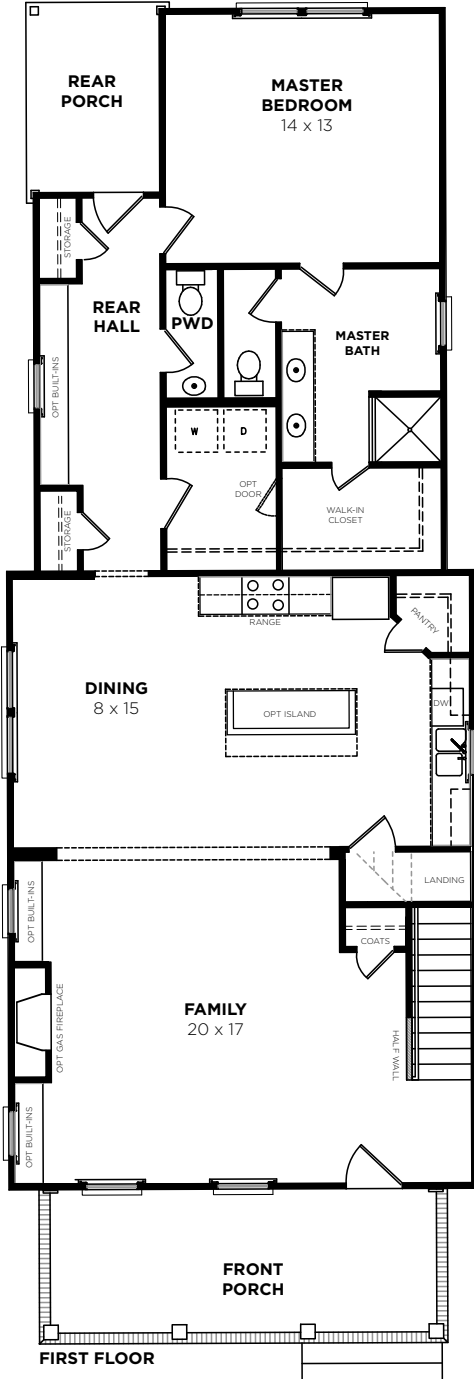

Bayberry O

Bedrooms	3-4
Bathrooms	2.5
1st Floor	1419 sq. ft.
2nd Floor	766 sq. ft.
Total Heated	2185 sq. ft.

nexton@saussyburbank.com

MASTER BATH OPTIONS

STANDARD LAYOUT

OPTION A

OPTION B

OPTION C

20980-BAYBERRY
3/15/2016