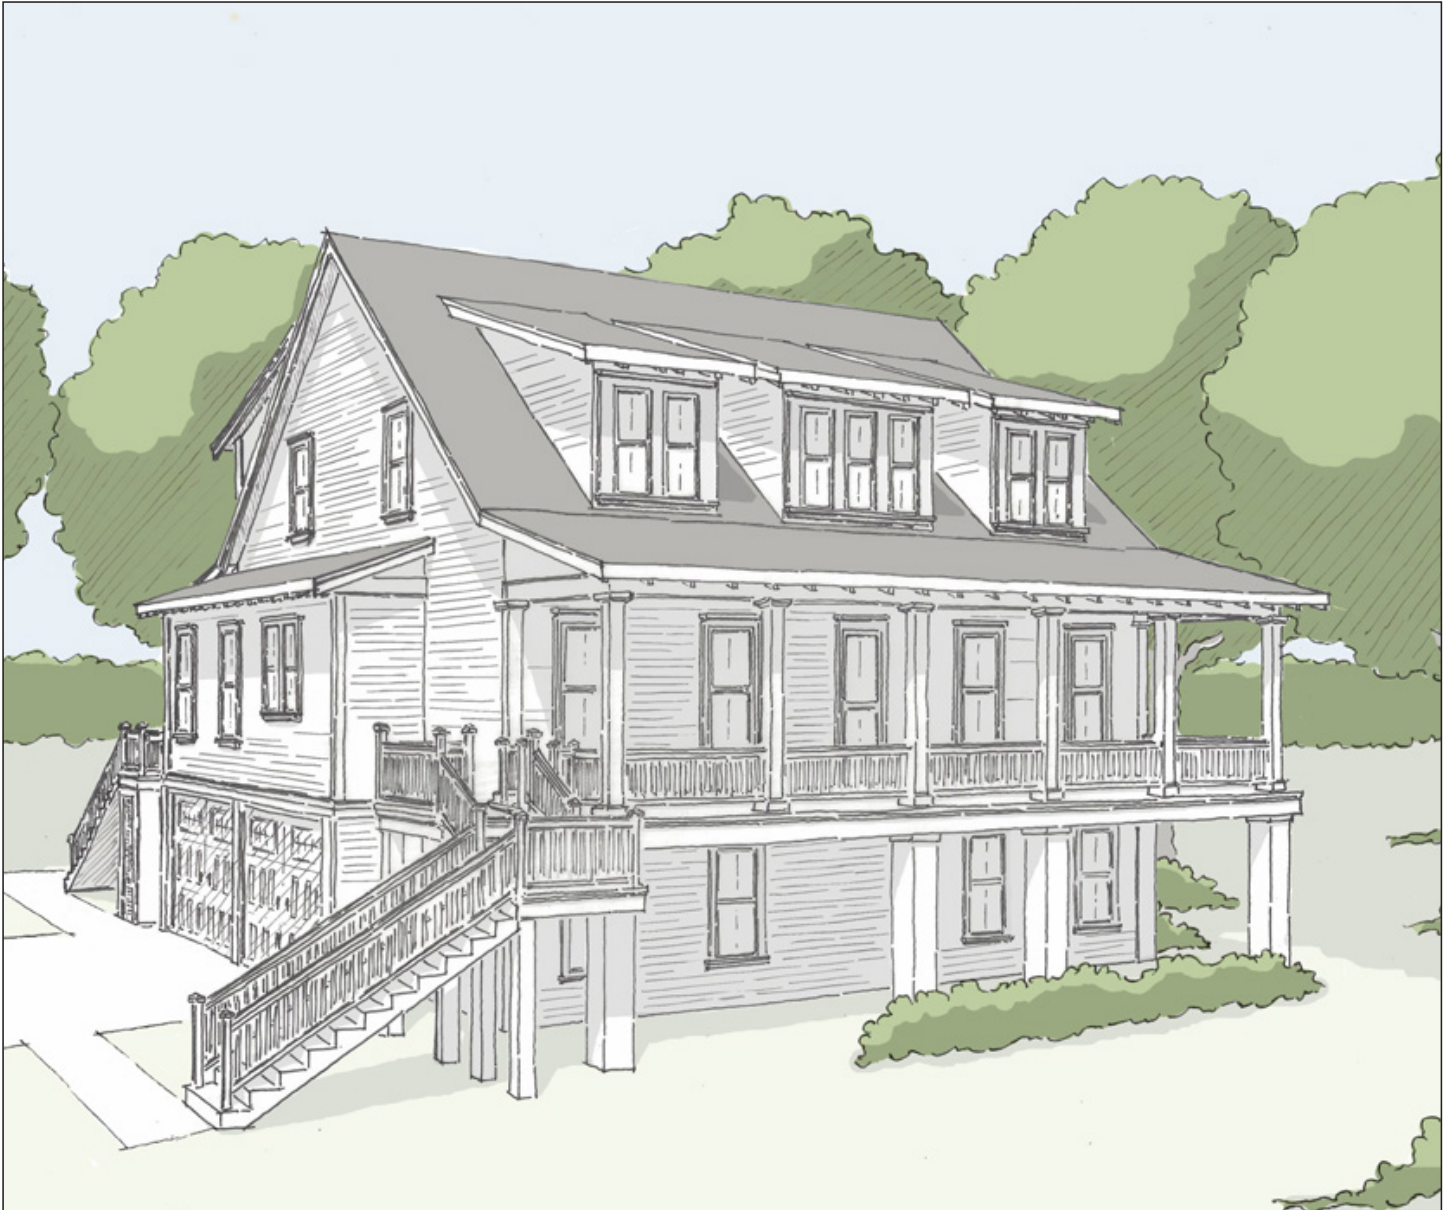

2402 CUMBERLAND AVE.

Bedrooms	5
Bathrooms	4.5
Lower Level	731 sq. ft.
1st Floor	1723 sq. ft.
2nd Floor	1586 sq. ft.
Total Heated	4040 sq. ft.

September 9, 2014 9:30 AM

2402 CUMBERLAND AVE.