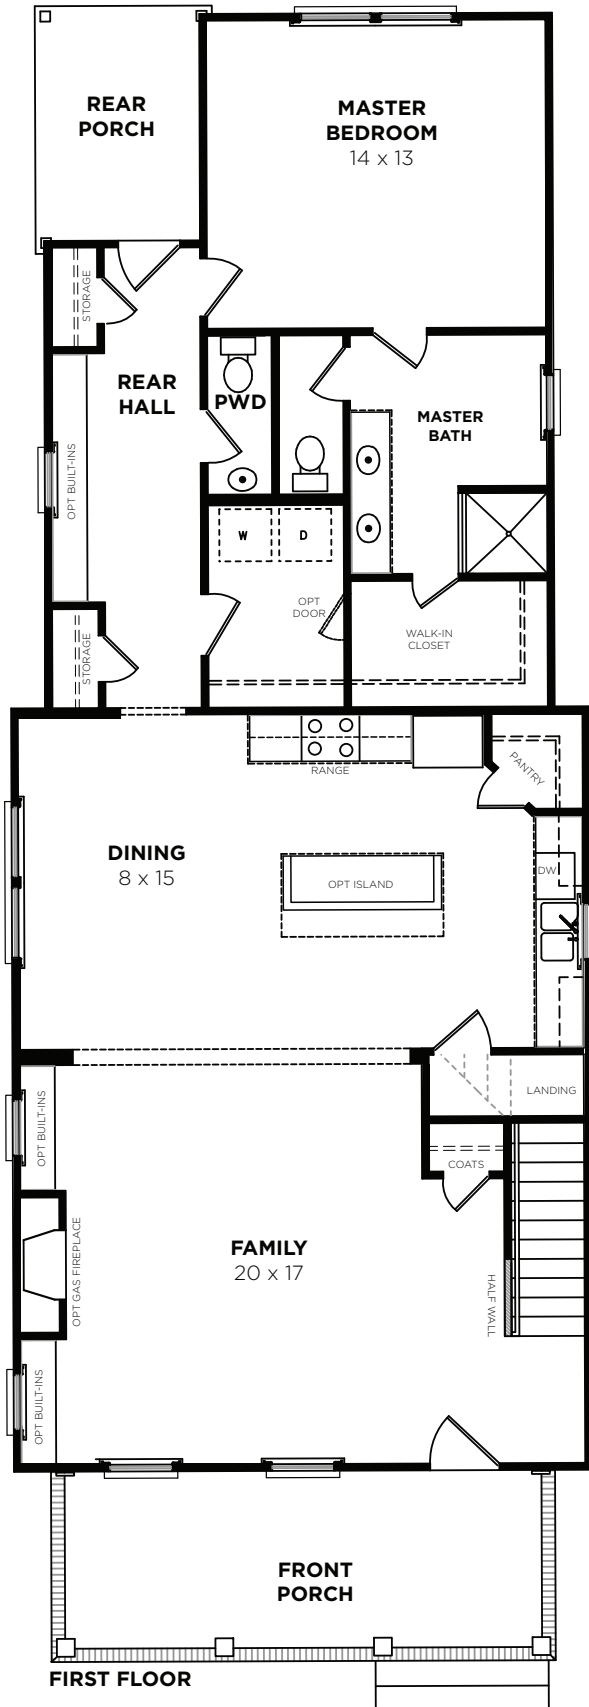

Georgetown A

Bedrooms	3-4
Bathrooms	2.5
1st Floor	1419 sq. ft.
2nd Floor	766 sq. ft.
Total Heated	2185 sq. ft.

Carolina One
New Homes®
843-900-4711

Georgetown A

2097A-GEORGETOWN
2/16/2015