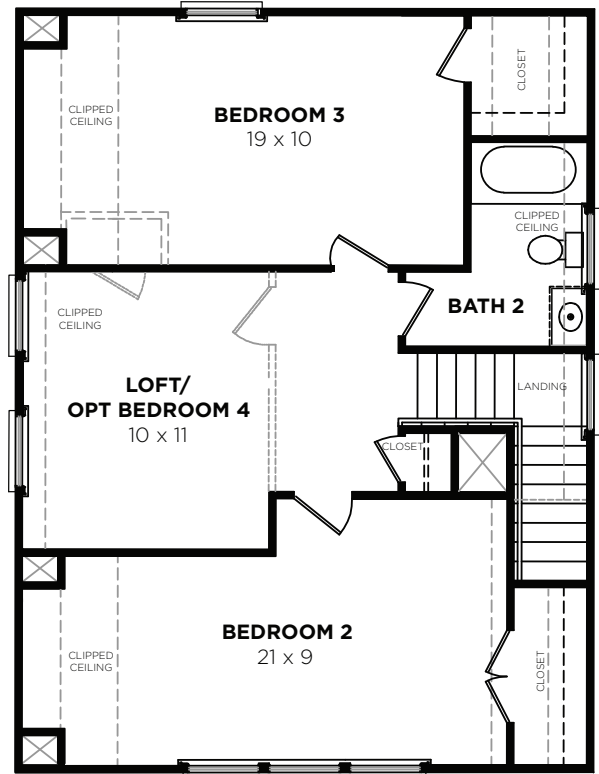

Georgetown A

Bedrooms	3-4
Bathrooms	2.5
1st Floor	1419 sq. ft.
2nd Floor	766 sq. ft.
Total Heated	2185 sq. ft.

Carolina One
New Homes®
843-900-4711

Georgetown A

2097A-GEORGETOWN
2/16/2015