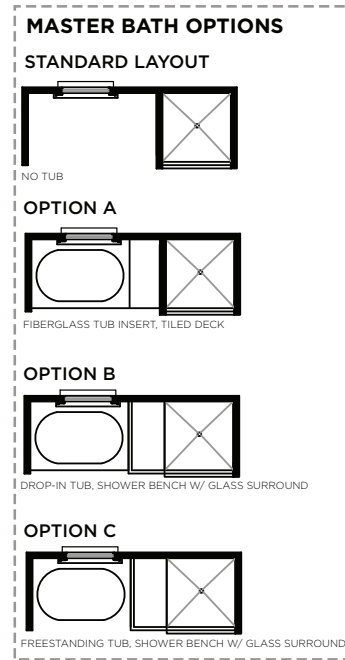

Georgetown A

Bedrooms	3-4
Bathrooms	2.5
1st Floor	1419 sq. ft.
2nd Floor	766 sq. ft.
Total Heated	2185 sq. ft.

Carolina One
New Homes®
843-900-4711

Georgetown A

2097A-GEORGETOWN
2/16/2015