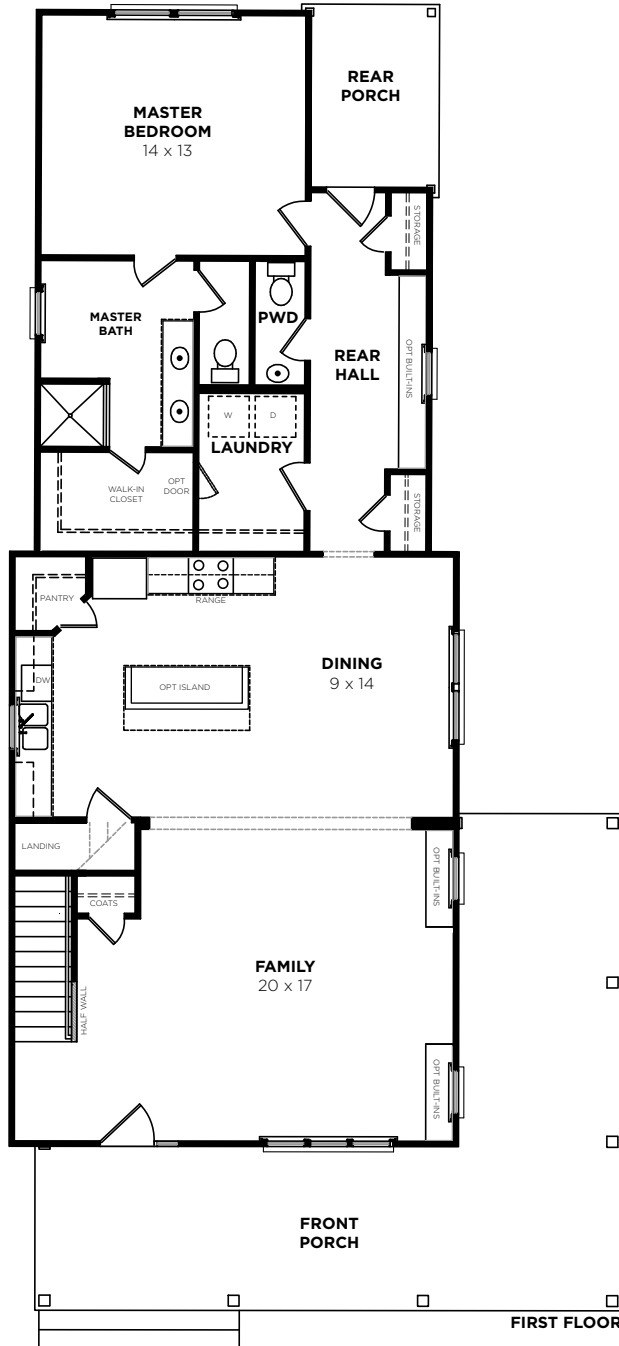

Bayberry QW

Bedrooms	3-4
Bathrooms	2.5
1st Floor	1419 sq. ft.
2nd Floor	766 sq. ft.
Total Heated	2185 sq. ft.

843-900-3261
nexton@saussyburbank.com

2098 QWR-BAYBERRY
3/15/2016