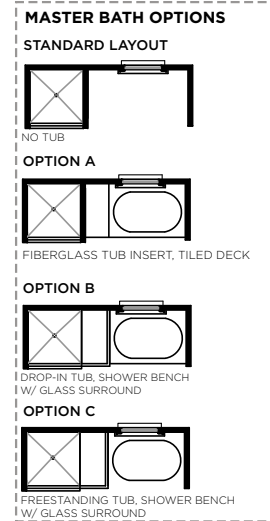

Bayberry QW

Bedrooms	3-4
Bathrooms	2.5
1st Floor	1419 sq. ft.
2nd Floor	766 sq. ft.
Total Heated	2185 sq. ft.

843-900-3261
nexton@saussyburbank.com

2098 QWR-BAYBERRY
3/15/2016