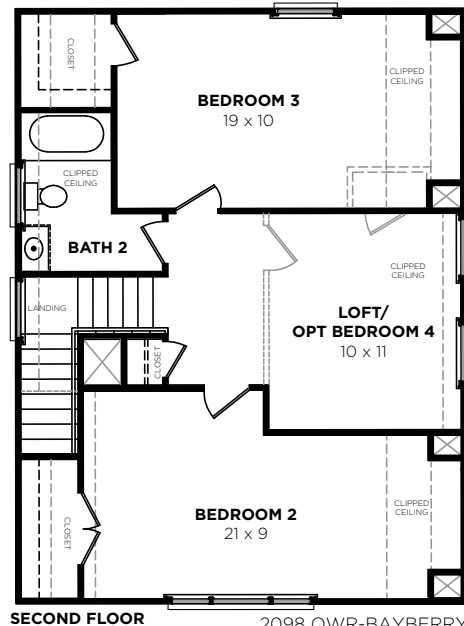

Bayberry QW

Bedrooms	3-4
Bathrooms	2.5
1st Floor	1419 sq. ft.
2nd Floor	766 sq. ft.
Total Heated	2185 sq. ft.

843-900-3261
nexton@saussyburbank.com

2098 QWR-BAYBERRY
3/15/2016