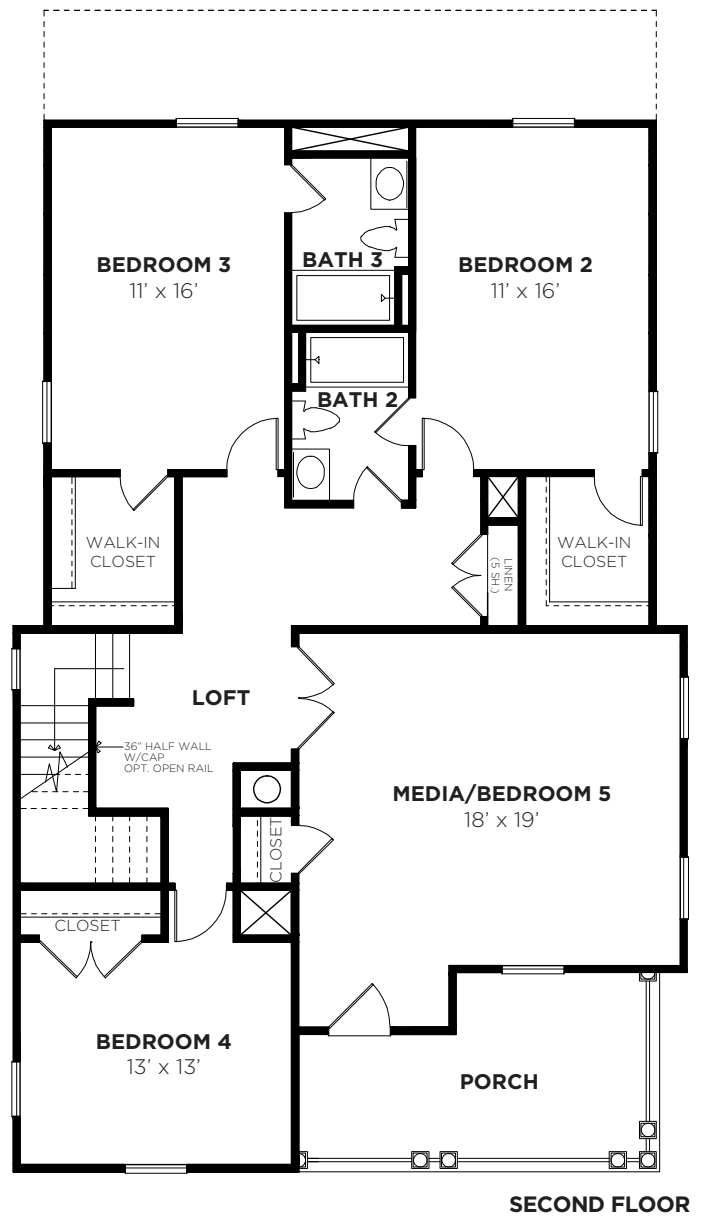

Bingham D

Bedrooms	4
Bathrooms	3.5
1st Floor	1591 sq. ft.
2nd Floor	1432 sq. ft.
Total Heated	3023 sq. ft.

Bingham D

2833D-BINGHAM
12/12/2014