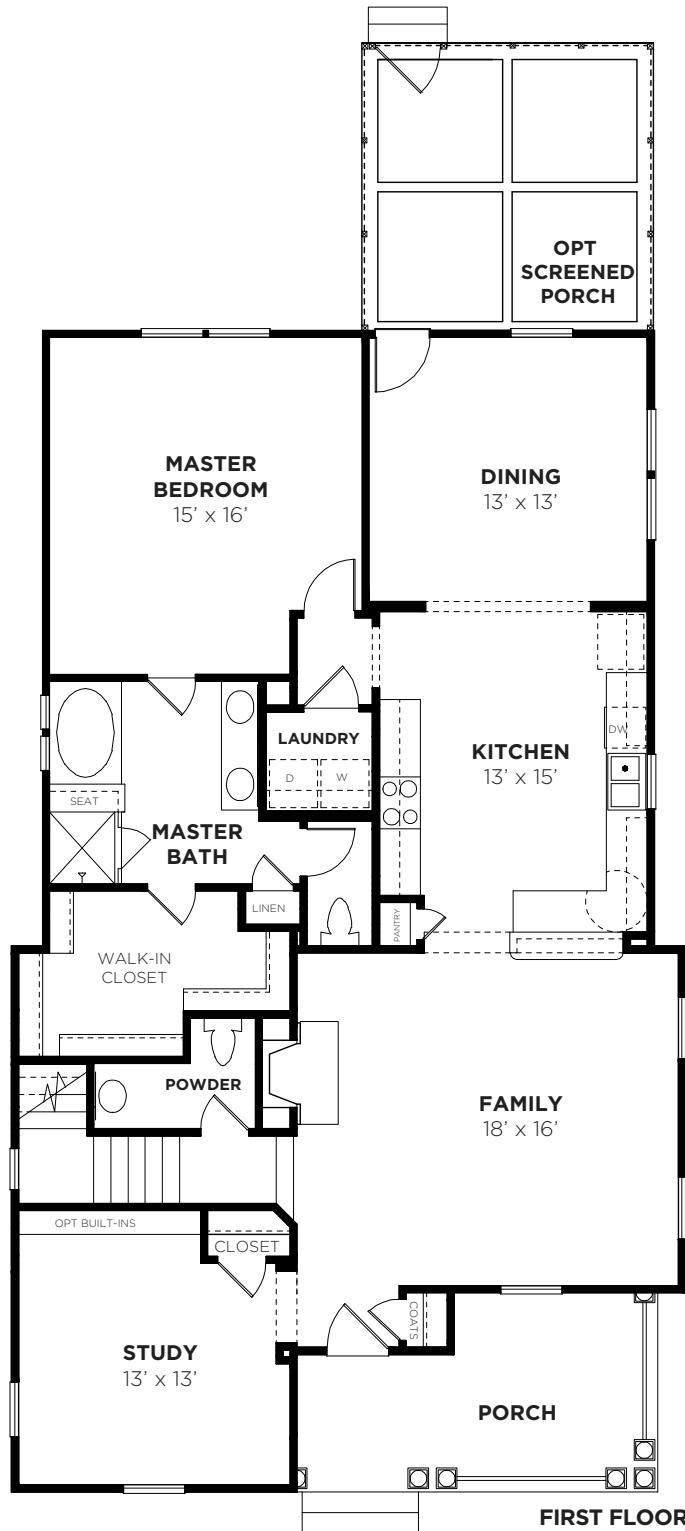

Bingham D

Bedrooms	4
Bathrooms	3.5
1st Floor	1591 sq. ft.
2nd Floor	1432 sq. ft.
Total Heated	3023 sq. ft.

Bingham D

2833D-BINGHAM
12/12/2014