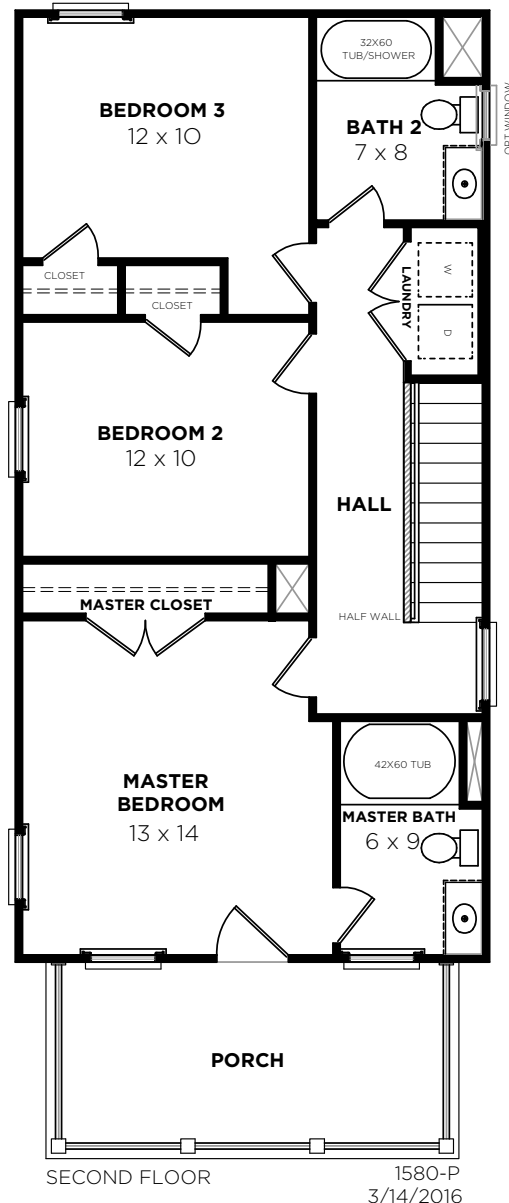

# Willow Oak P

<b>Bedrooms</b>	3
<b>Bathrooms</b>	2.5
<b>1st Floor</b>	790 sq. ft.
<b>2nd Floor</b>	790 sq. ft.
<b>Total Heated</b>	1580 sq. ft.

[nexton@saussyburbank.com](mailto:nexton@saussyburbank.com)