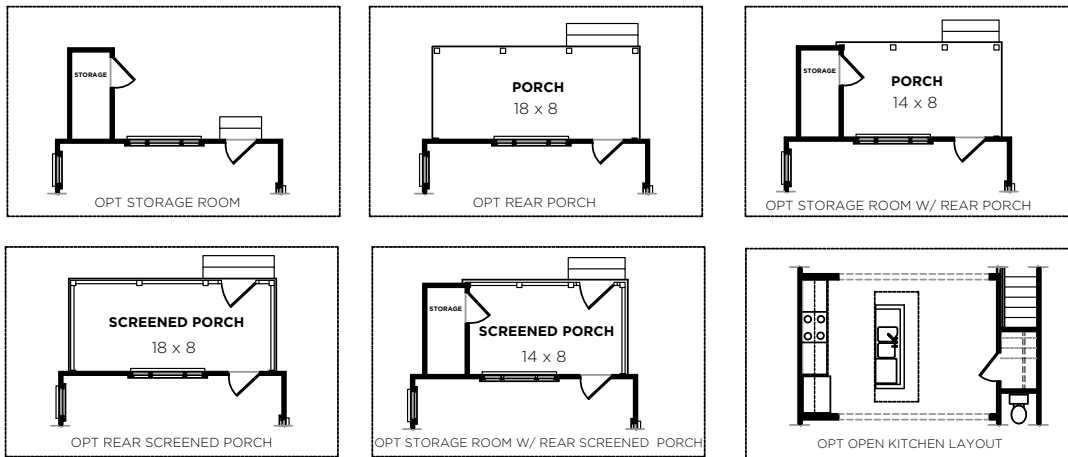

# Willow Oak P

<b>Bedrooms</b>	3
<b>Bathrooms</b>	2.5
<b>1st Floor</b>	790 sq. ft.
<b>2nd Floor</b>	790 sq. ft.
<b>Total Heated</b>	1580 sq. ft.

[nexton@saussyburbank.com](mailto:nexton@saussyburbank.com)