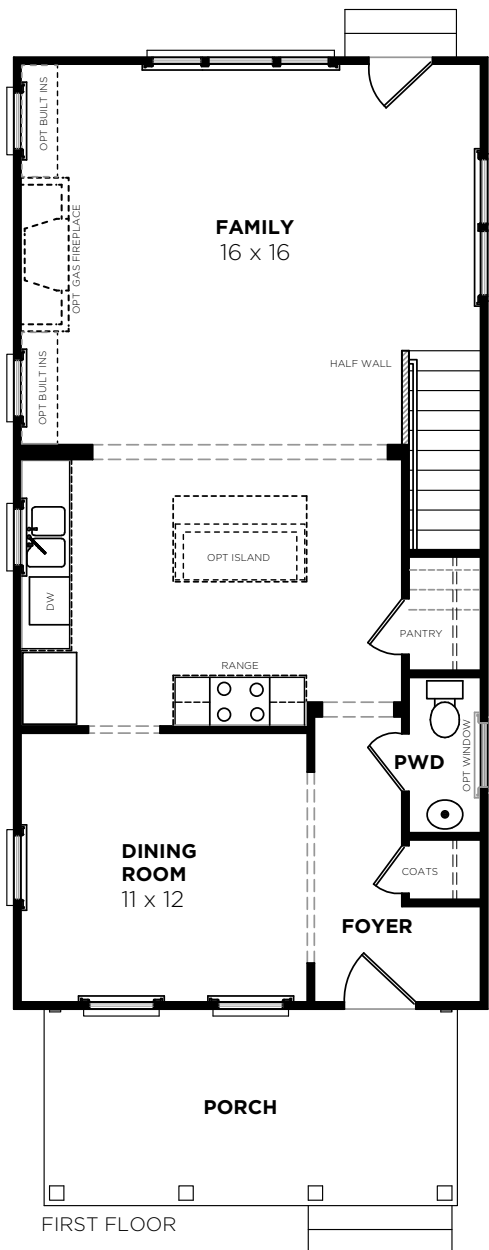

# Willow Oak P

<b>Bedrooms</b>	3
<b>Bathrooms</b>	2.5
<b>1st Floor</b>	790 sq. ft.
<b>2nd Floor</b>	790 sq. ft.
<b>Total Heated</b>	1580 sq. ft.

[nexton@saussyburbank.com](mailto:nexton@saussyburbank.com)