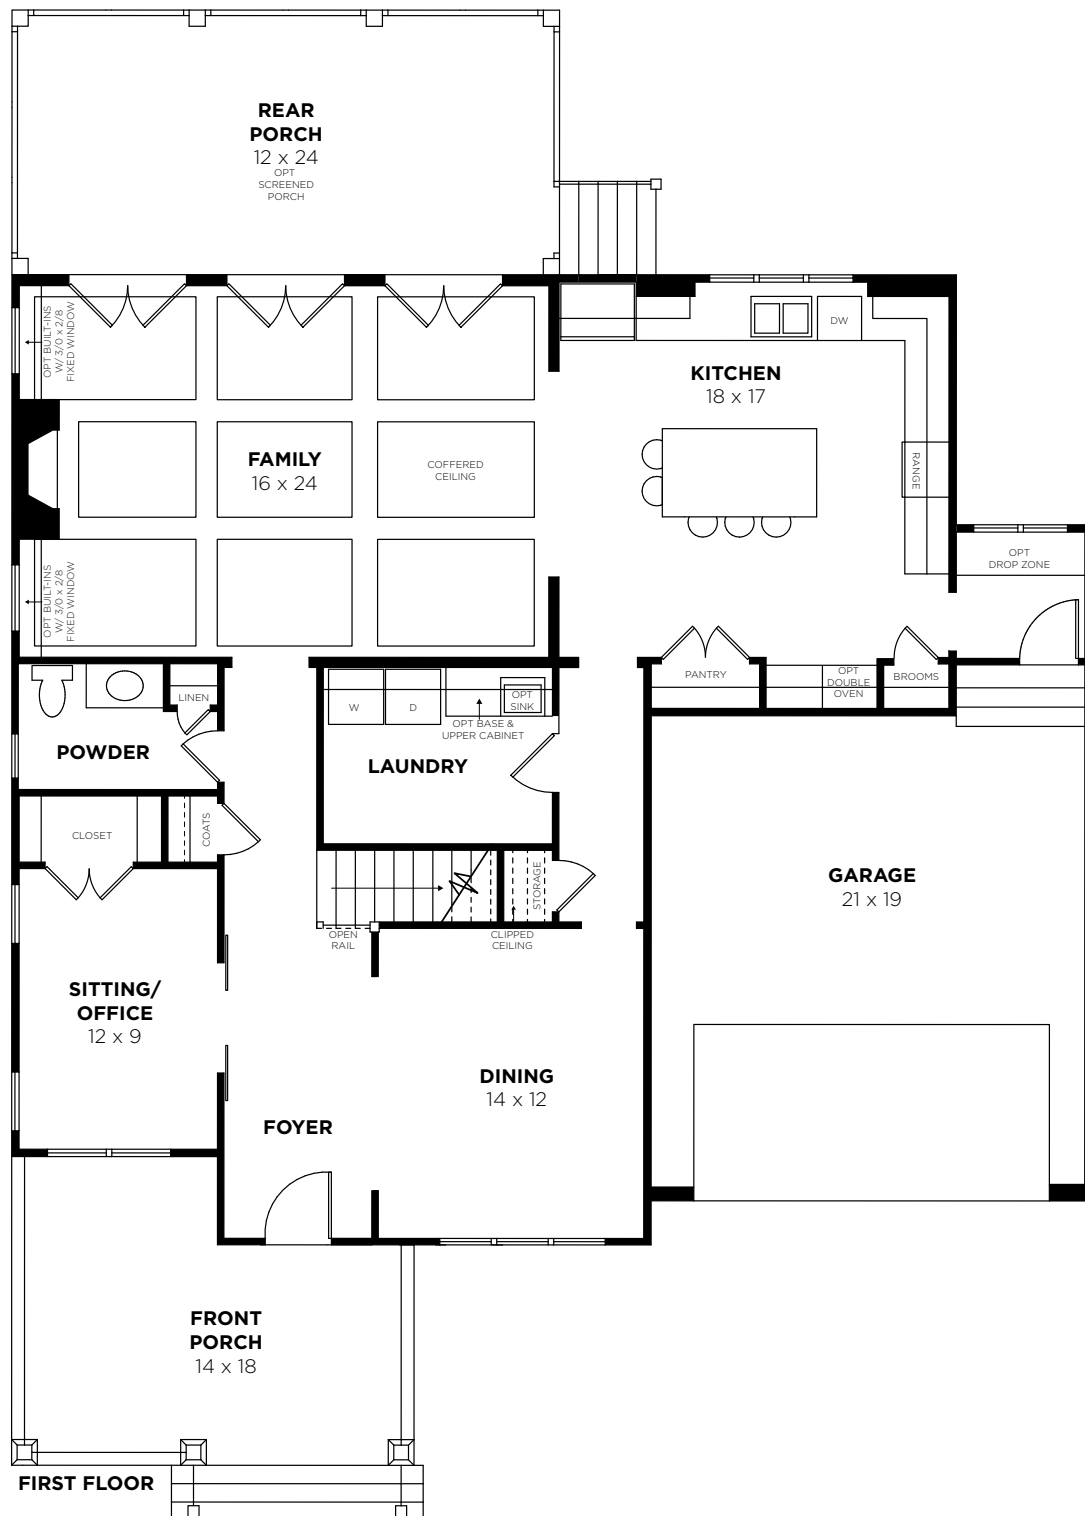

516 HILLSIDE AVE.

Bedrooms	4
Bathrooms	3.5
1st Floor	1556 sq. ft.
2nd Floor	1941 sq. ft.
Total Heated	3497 sq. ft.

516 HILLSIDE AVE.

516 HILLSIDE AVE.