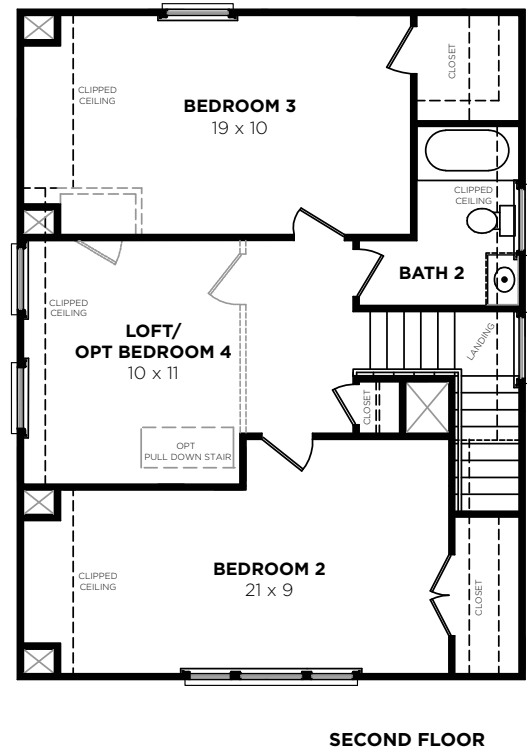

Bedrooms	3-4
Bathrooms	2.5
1st Floor	1419 sq. ft.
2nd Floor	766 sq. ft.
Total Heated	2185 sq. ft.

2097AW-GEORGETOWN
2/16/2015