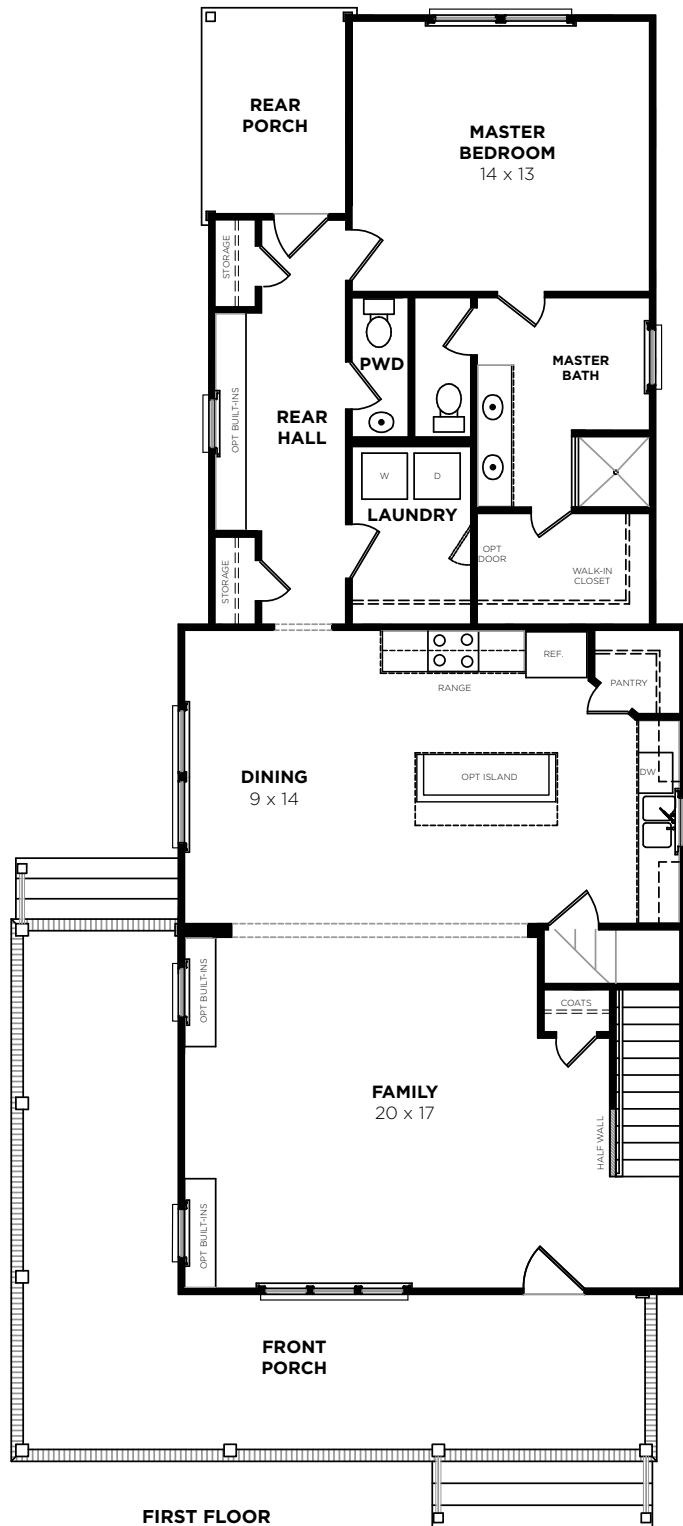

Bedrooms	3-4
Bathrooms	2.5
1st Floor	1419 sq. ft.
2nd Floor	766 sq. ft.
Total Heated	2185 sq. ft.

2097AW-GEORGETOWN
2/16/2015