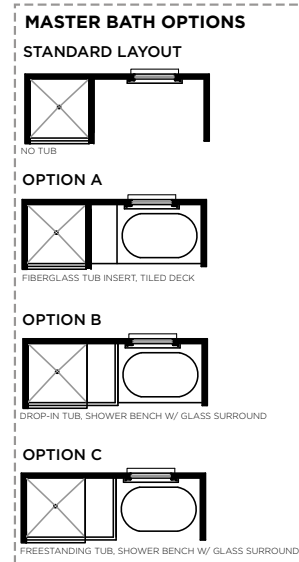

Bedrooms	3-4
Bathrooms	2.5
1st Floor	1419 sq. ft.
2nd Floor	766 sq. ft.
Total Heated	2185 sq. ft.

2097AW-GEORGETOWN
2/16/2015