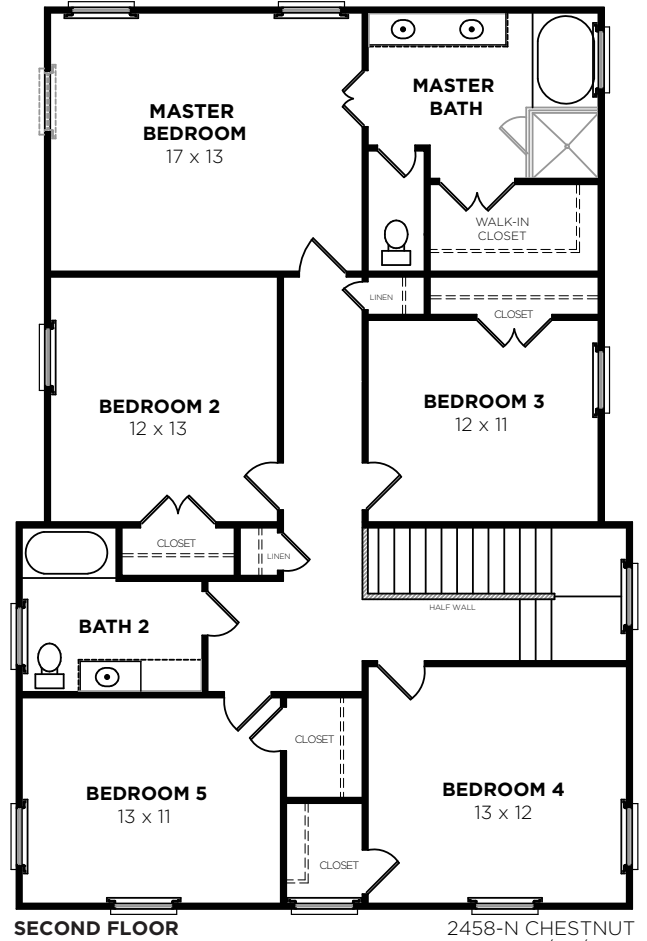

Chestnut N

Bedrooms	5/6
Bathrooms	2.5/3.5
1st Floor	1318 sq. ft.
2nd Floor	1479 sq. ft.
Total Heated	2797 sq. ft.

nexon@saussyburbank.com

2458-N CHESTNUT
3/24/2016