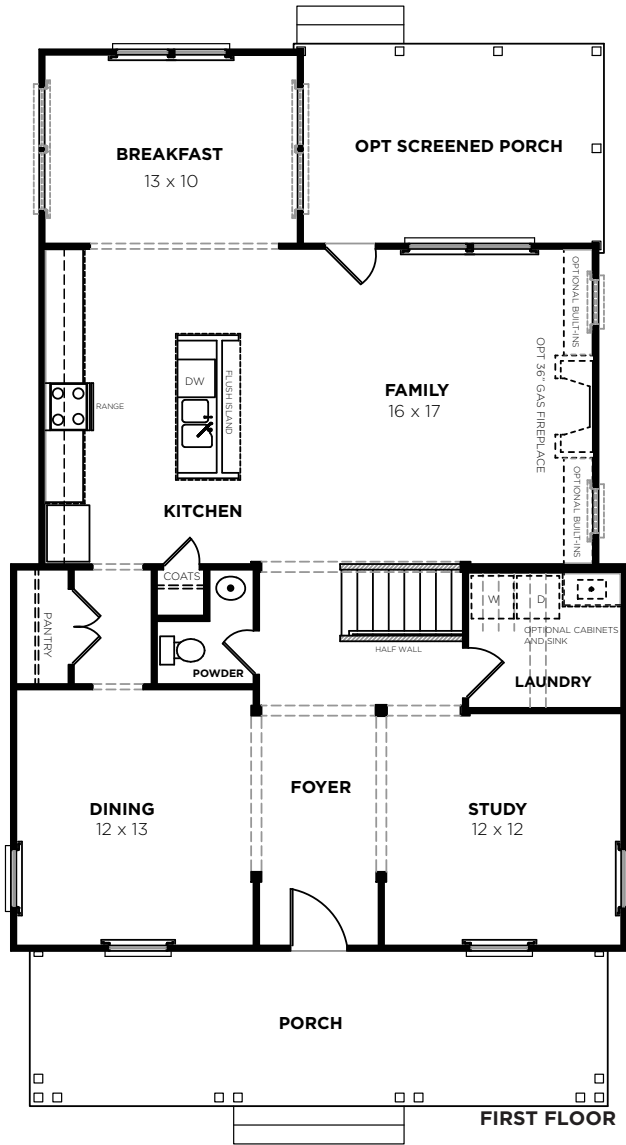

Chestnut N

Bedrooms	5/6
Bathrooms	2.5/3.5
1st Floor	1318 sq. ft.
2nd Floor	1479 sq. ft.
Total Heated	2797 sq. ft.

nexon@saussyburbank.com

2458-N CHESTNUT
3/24/2016