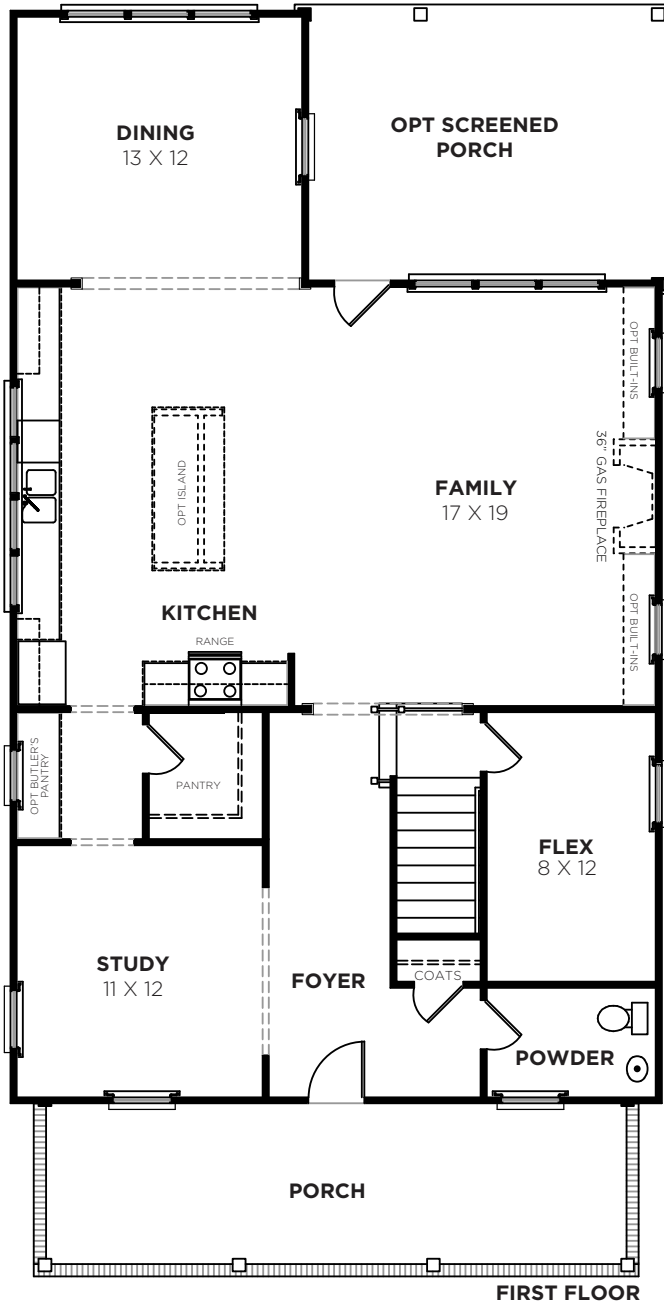

Woodard AR

Bedrooms	4
Bathrooms	3.5
1st Floor	1396 sq. ft.
2nd Floor	1612 sq. ft.
Total Heated	3008 sq. ft.

3011-A-WOODARD
2/26/2015