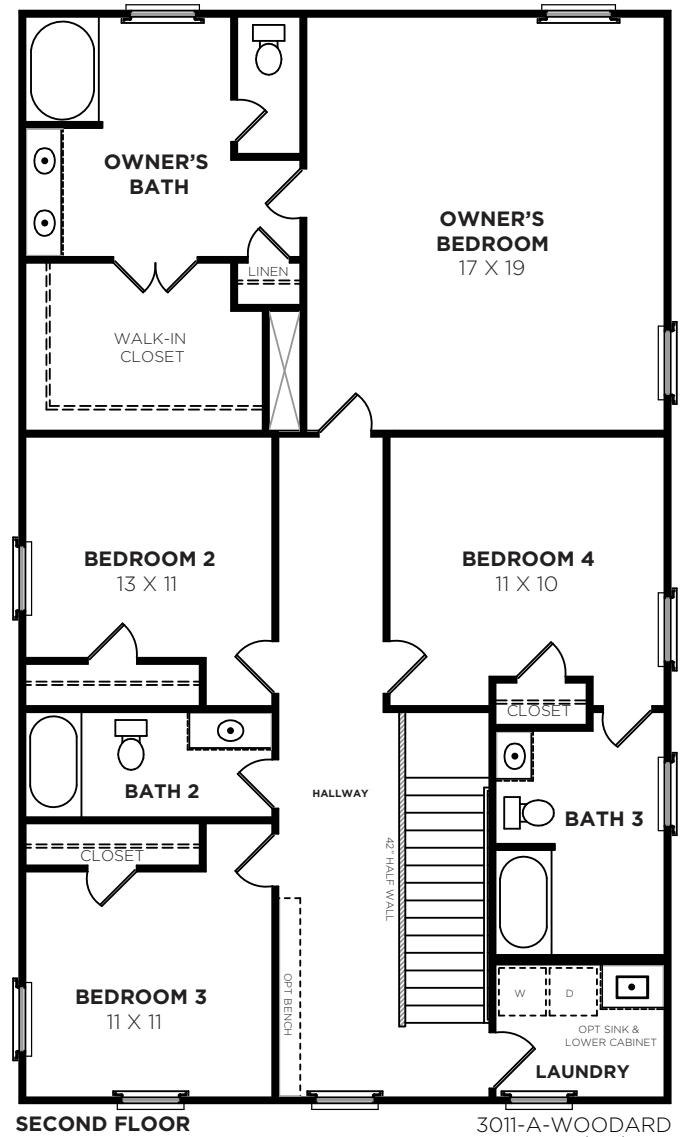

Woodard AR

Bedrooms	4
Bathrooms	3.5
1st Floor	1396 sq. ft.
2nd Floor	1612 sq. ft.
Total Heated	3008 sq. ft.

3011-A-WOODARD
2/26/2015