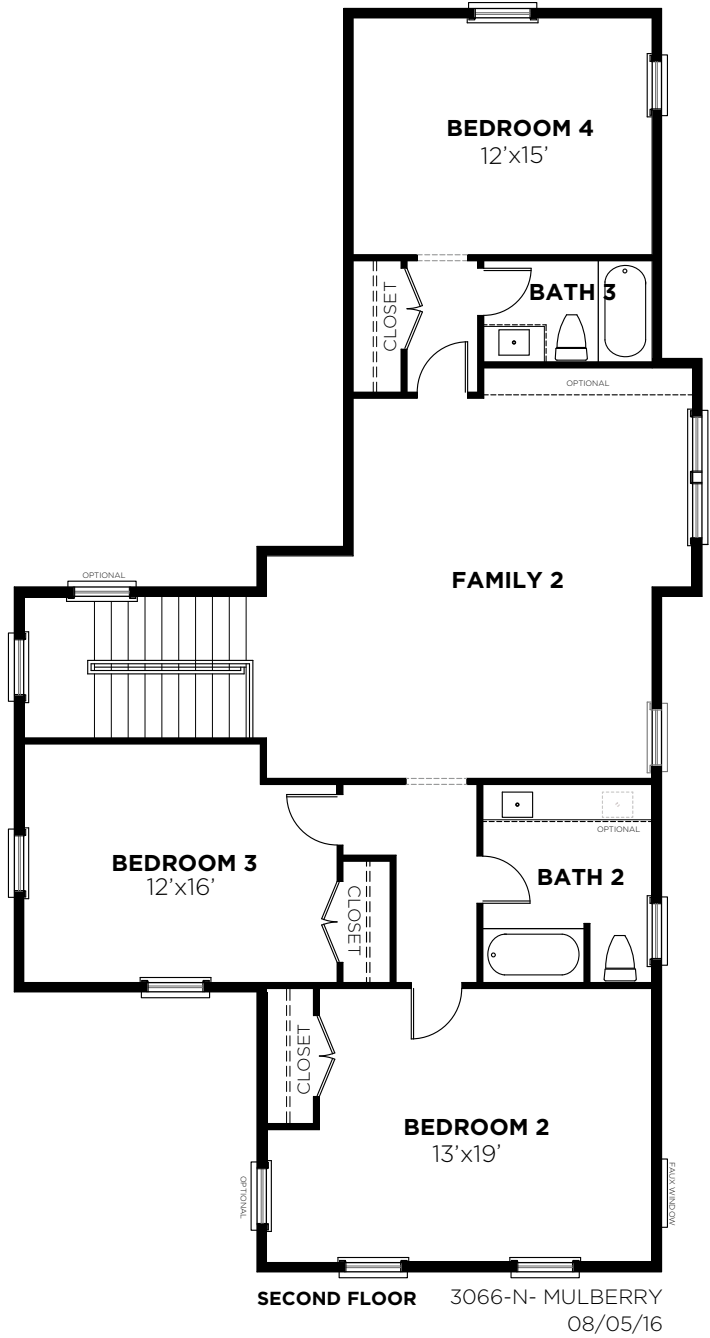

Mulberry N

Bedrooms	4
Bathrooms	3.5
1st Floor	1668 sq. ft.
2nd Floor	1397 sq. ft.
Total Heated	3065 sq. ft.

nexton@saussyburbank.com

3066-N- MULBERRY
08/05/16