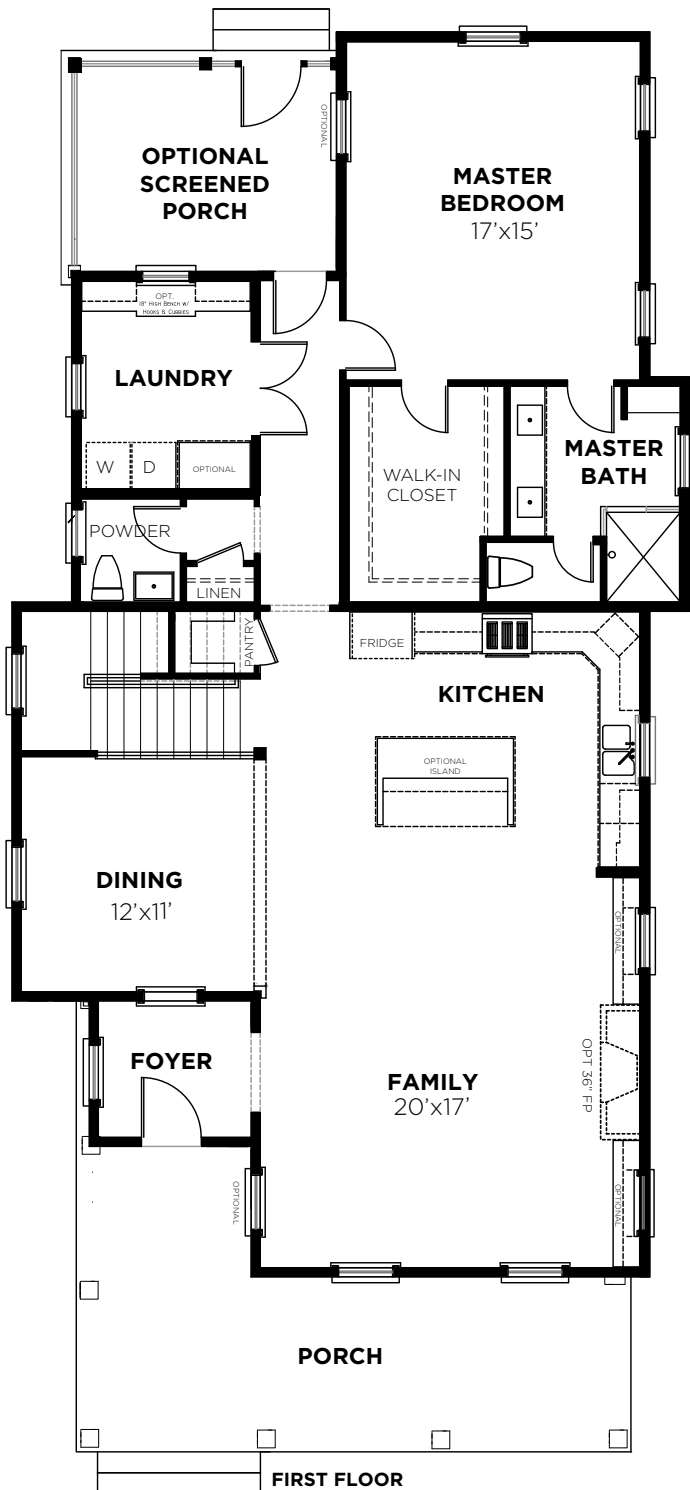

Mulberry N

Bedrooms	4
Bathrooms	3.5
1st Floor	1668 sq. ft.
2nd Floor	1397 sq. ft.
Total Heated	3065 sq. ft.

nexton@saussyburbank.com

3066-N- MULBERRY
08/05/16