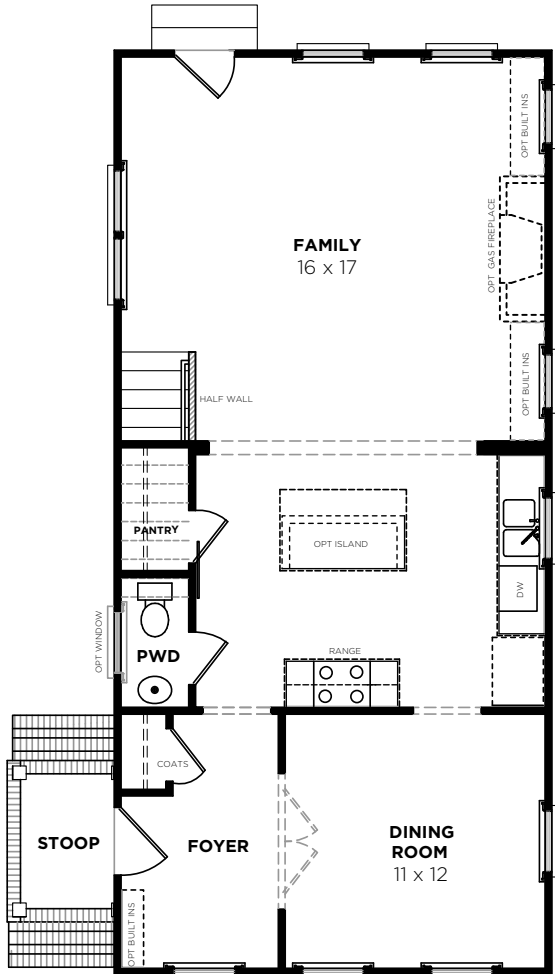

<b>Bedrooms</b>	3
<b>Bathrooms</b>	2.5
<b>First Floor</b>	790 sq. ft.
<b>Second Floor</b>	790 sq. ft.
<b>Total Heated</b>	1,580 sq. ft.

SUMMERS CORNER™

# Lily SR

FIRST FLOOR

SECOND FLOOR

1579-SR  
9/21/16