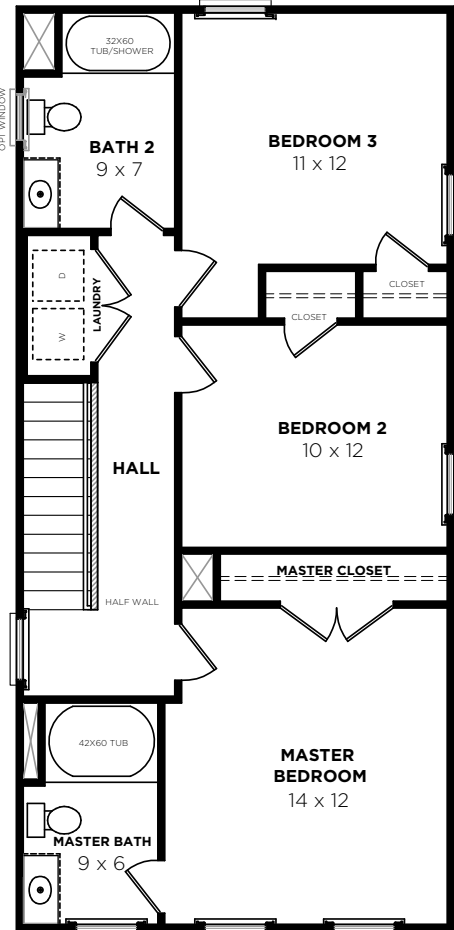

<b>Bedrooms</b>	3
<b>Bathrooms</b>	2.5
<b>First Floor</b>	790 sq. ft.
<b>Second Floor</b>	790 sq. ft.
<b>Total Heated</b>	1,580 sq. ft.

SUMMERS CORNER™

# Lily SR

FIRST FLOOR

SECOND FLOOR

1579-SR  
9/21/16