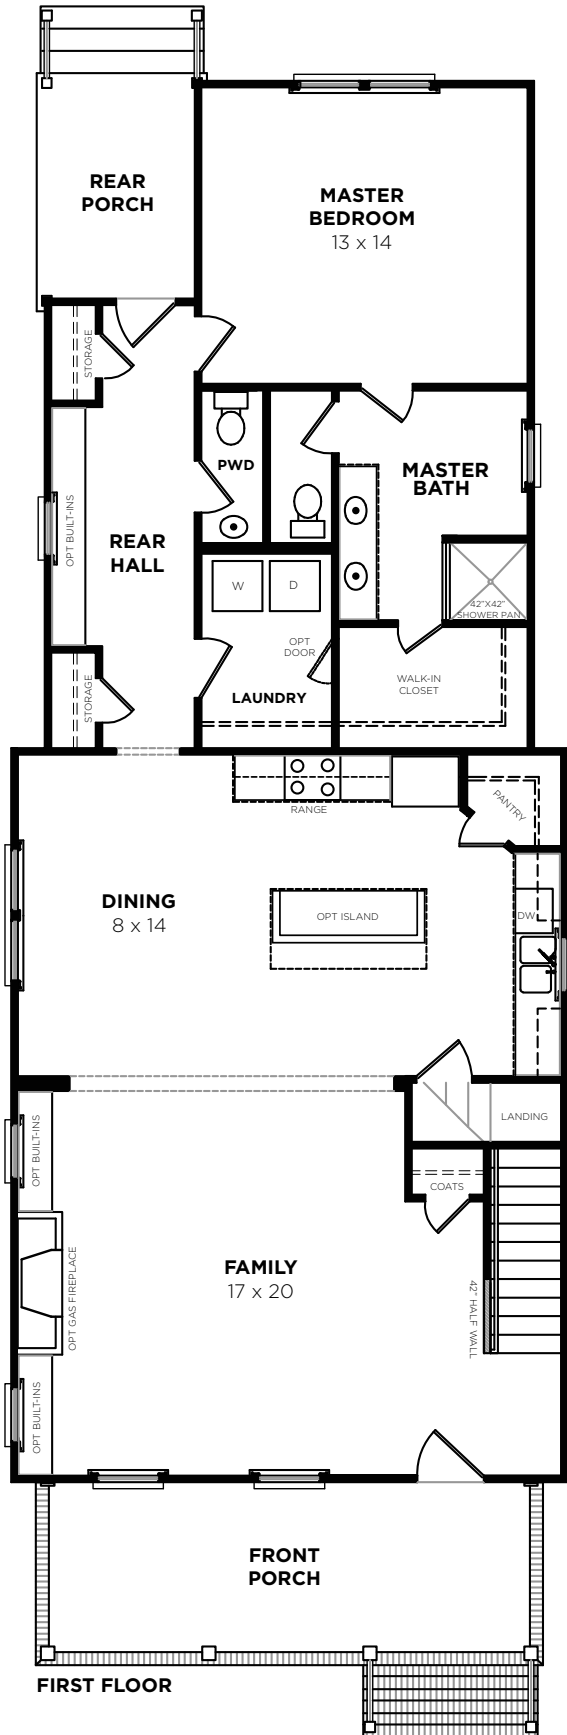

Georgetown B

Bedrooms	3-4
Bathrooms	2.5
1st Floor	1419 sq. ft.
2nd Floor	766 sq. ft.
Total Heated	2185 sq. ft.

SECOND FLOOR

2097-B GEORGETOWN
7/21/2016