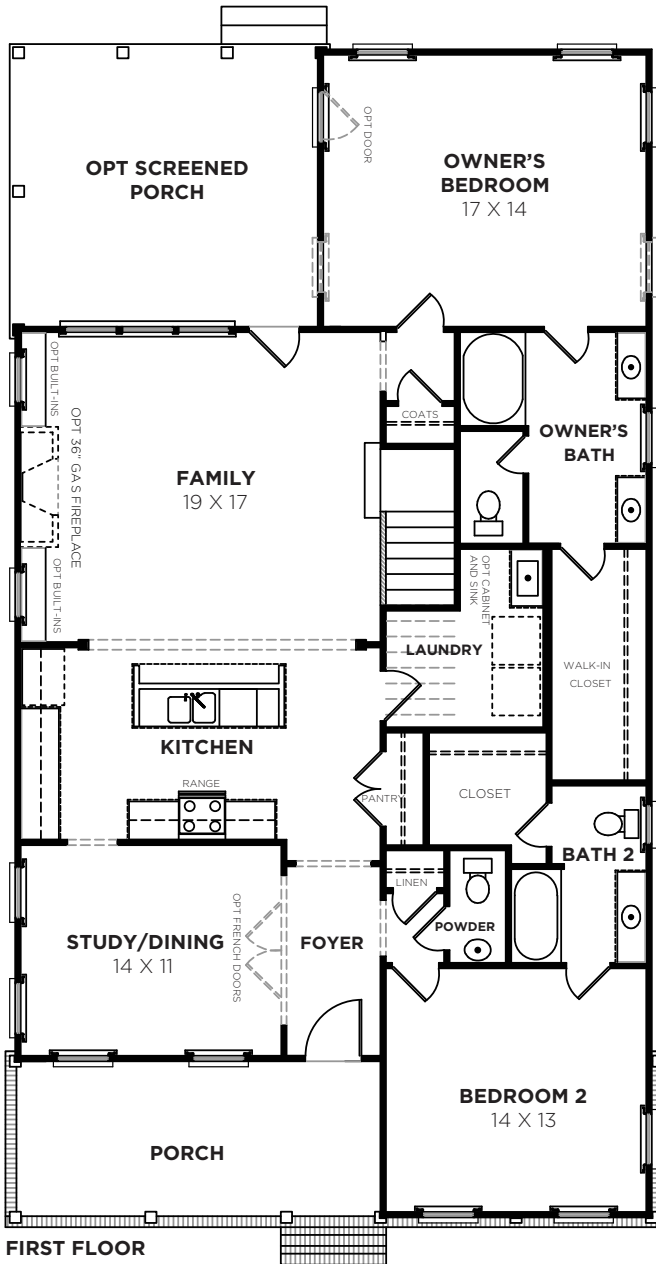

Myrtle N

Bedrooms	4
Bathrooms	3.5
1st Floor	1717 sq. ft.
2nd Floor	748 sq. ft.
Total Heated	2465 sq. ft.

nexon@saussyburbank.com

Myrtle N

2392-N MYRTLE
10/21/2016