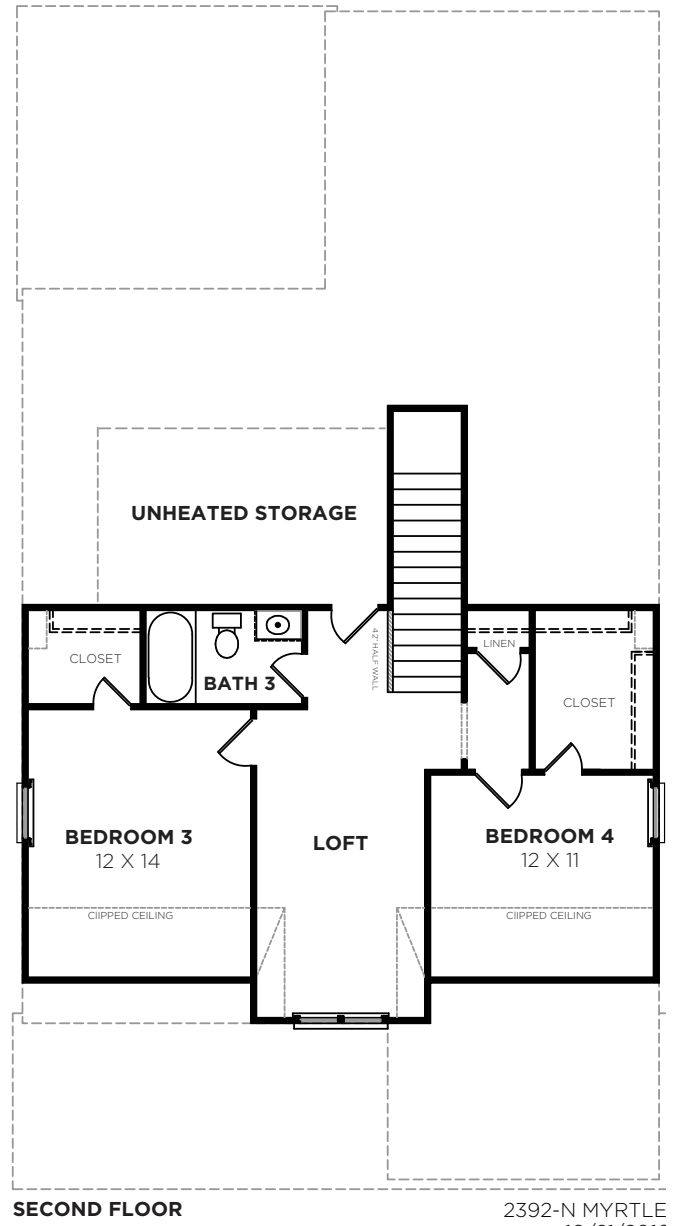

Myrtle N

Bedrooms	4
Bathrooms	3.5
1st Floor	1717 sq. ft.
2nd Floor	748 sq. ft.
Total Heated	2465 sq. ft.

nexon@saussyburbank.com

Myrtle N

2392-N MYRTLE
10/21/2016