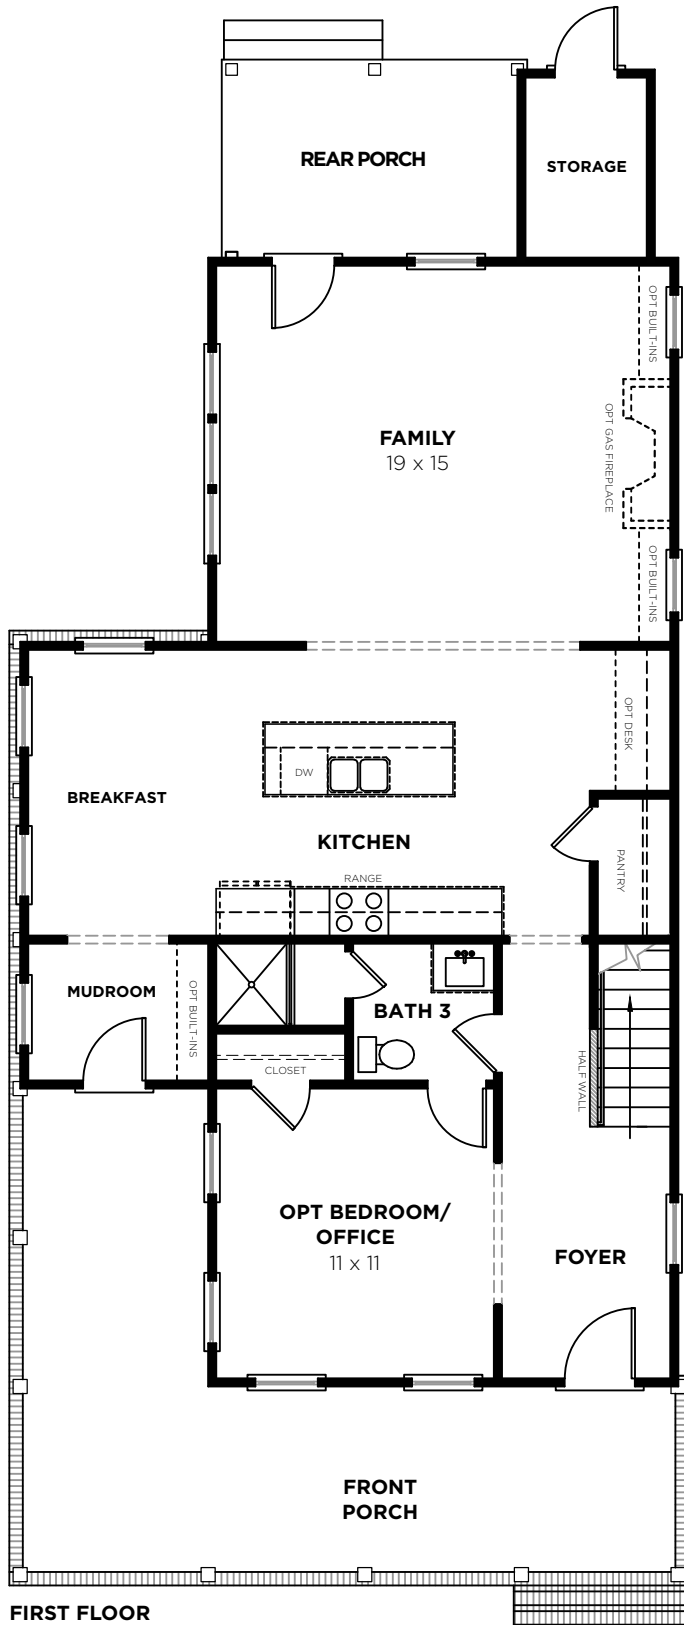

Longleaf II PW

Bedrooms	3/4
Bathrooms	3
1st Floor	1112 sq. ft.
2nd Floor	960 sq. ft.
Total Heated	2072 sq. ft.

nexton@saussyburbank.com

Longleaf II PW

1900 II-DW LONGLEAF II
2/7/2017