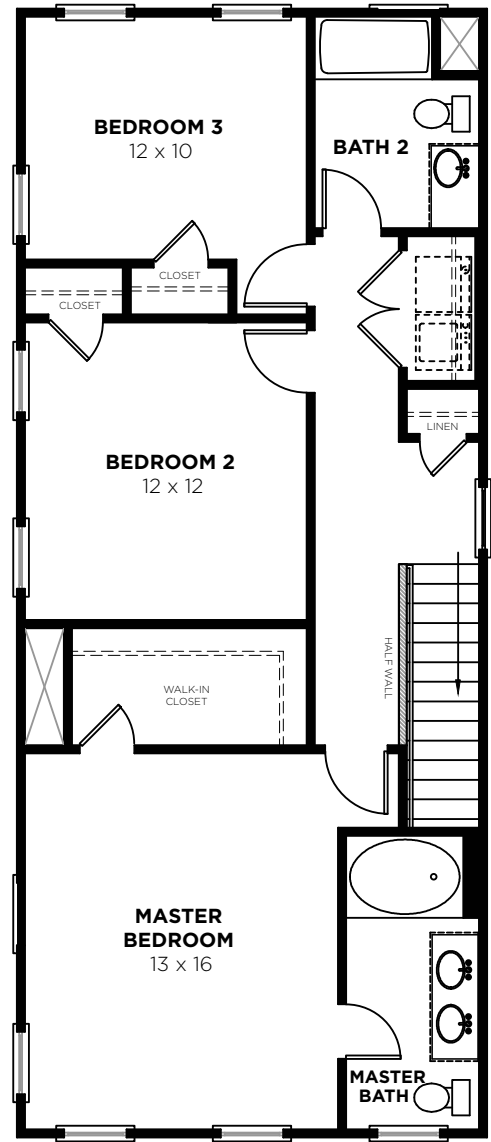

Longleaf II PW

Bedrooms	3/4
Bathrooms	3
1st Floor	1112 sq. ft.
2nd Floor	960 sq. ft.
Total Heated	2072 sq. ft.

nexton@saussyburbank.com

Longleaf II PW

1900 II-DW LONGLEAF II
2/7/2017