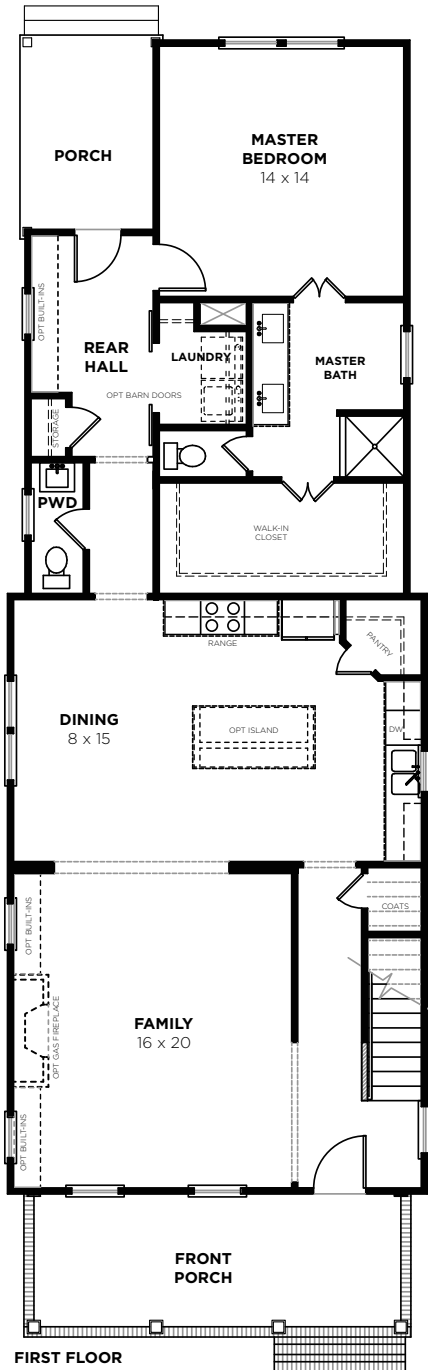

Bedrooms	3-4
Bathrooms	2.5
1st Floor	1441 sq. ft.
2nd Floor	824 sq. ft.
Total Heated	2265 sq. ft.

843-900-3261
nexton@saussyburbank.com

2264N-SWEETBAY
1/12/2017