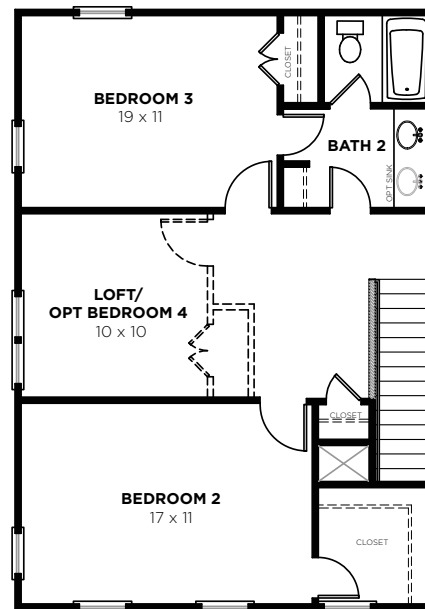

Bedrooms	3-4
Bathrooms	2.5
1st Floor	1441 sq. ft.
2nd Floor	824 sq. ft.
Total Heated	2265 sq. ft.

843-900-3261
nexton@saussyburbank.com

2264N-SWEETBAY
1/12/2017