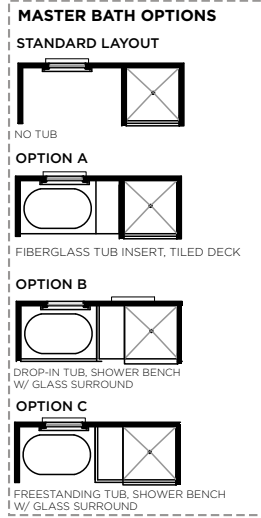

Bedrooms	3-4
Bathrooms	2.5
1st Floor	1441 sq. ft.
2nd Floor	824 sq. ft.
Total Heated	2265 sq. ft.

843-900-3261
nexton@saussyburbank.com

2264N-SWEETBAY
1/12/2017