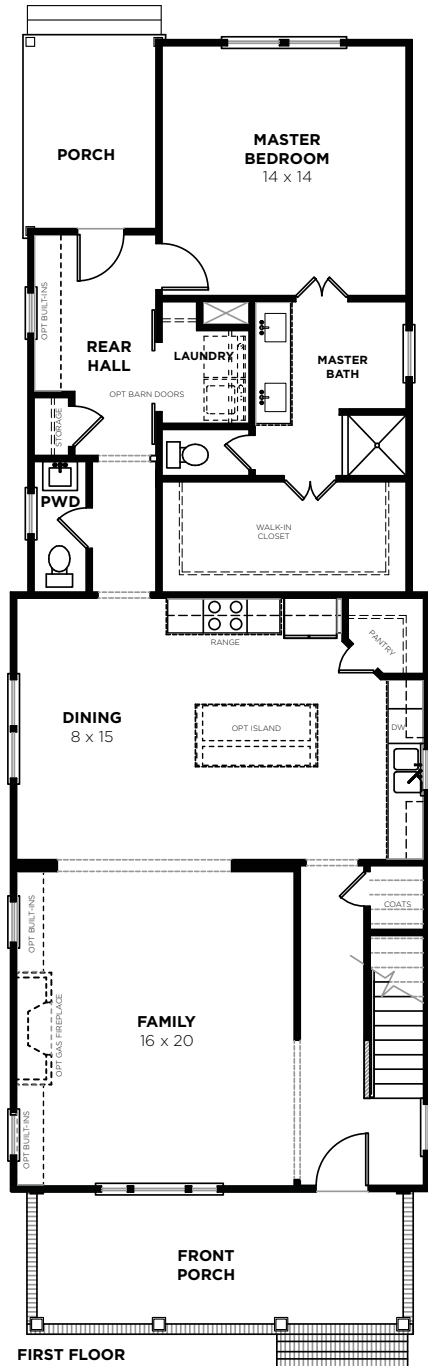

Sweetbay P

Bedrooms	3-4
Bathrooms	2.5
1st Floor	1421 sq. ft.
2nd Floor	766 sq. ft.
Total Heated	2187 sq. ft.

nexton@saussyburbank.com

2264P-SWEETBAY
2/15/2017