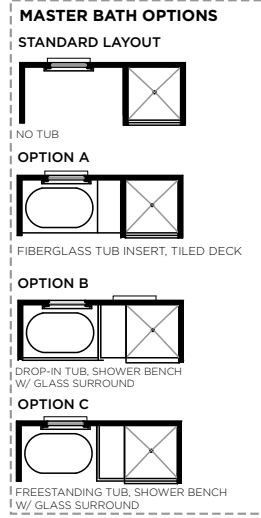

Sweetbay P

Bedrooms	3-4
Bathrooms	2.5
1st Floor	1421 sq. ft.
2nd Floor	766 sq. ft.
Total Heated	2187 sq. ft.

nexton@saussyburbank.com

2264P-SWEETBAY
2/15/2017