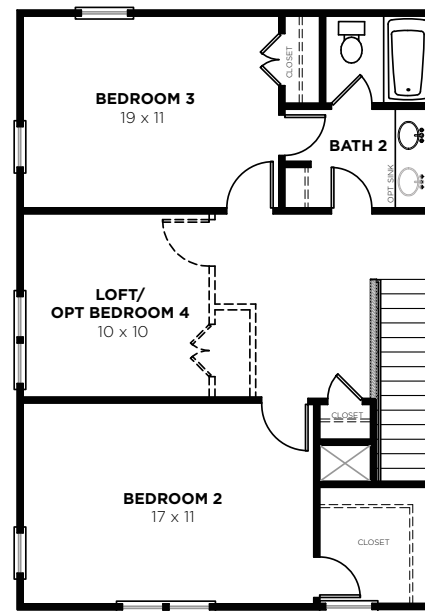

Sweetbay P

Bedrooms	3-4
Bathrooms	2.5
1st Floor	1421 sq. ft.
2nd Floor	766 sq. ft.
Total Heated	2187 sq. ft.

nexton@saussyburbank.com

2264P-SWEETBAY
2/15/2017