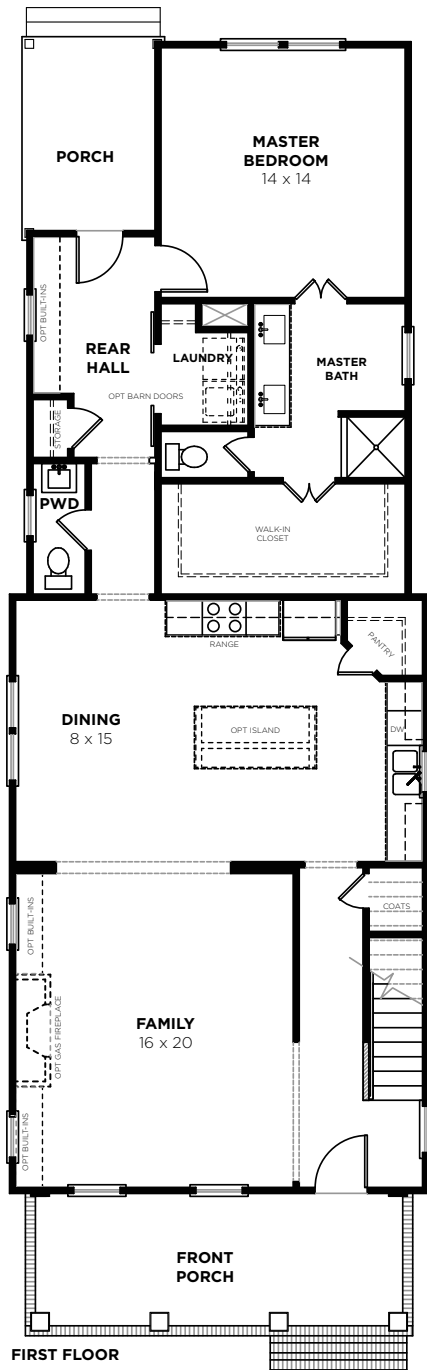

Bedrooms	3-4
Bathrooms	2.5
1st Floor	1421 sq. ft.
2nd Floor	766 sq. ft.
Total Heated	2187 sq. ft.

nexton@saussyburbank.com

2264Q-SWEETBAY
2/15/2017