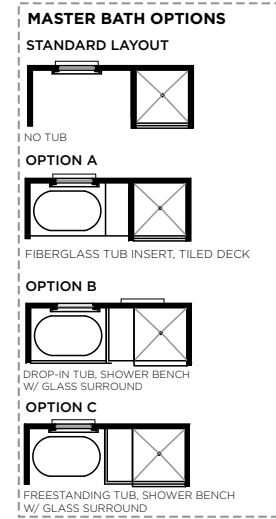

Bedrooms	3-4
Bathrooms	2.5
1st Floor	1421 sq. ft.
2nd Floor	766 sq. ft.
Total Heated	2187 sq. ft.

nexton@saussyburbank.com

2264Q-SWEETBAY
2/15/2017