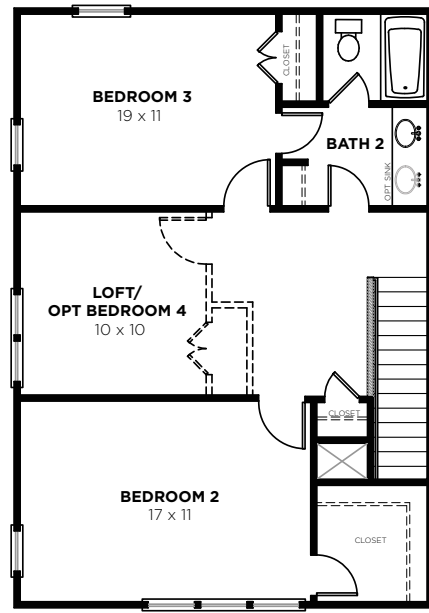

Bedrooms	3-4
Bathrooms	2.5
1st Floor	1421 sq. ft.
2nd Floor	766 sq. ft.
Total Heated	2187 sq. ft.

nexton@saussyburbank.com

2264Q-SWEETBAY
2/15/2017