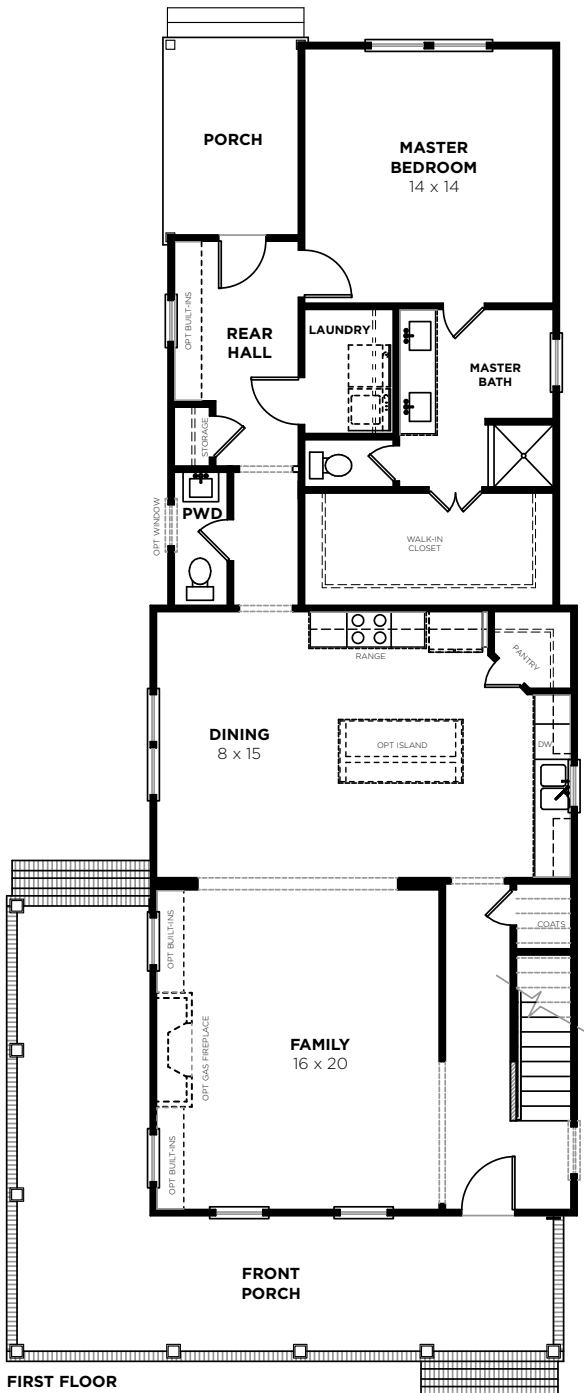

Bedrooms	3/4
Bathrooms	2.5
1st Floor	1706 sq. ft.
2nd Floor	824 sq. ft.
Total Heated	2265 sq. ft.

SUMMERS CORNER™

2186-TW HONEYSUCKLE
4/10/2017