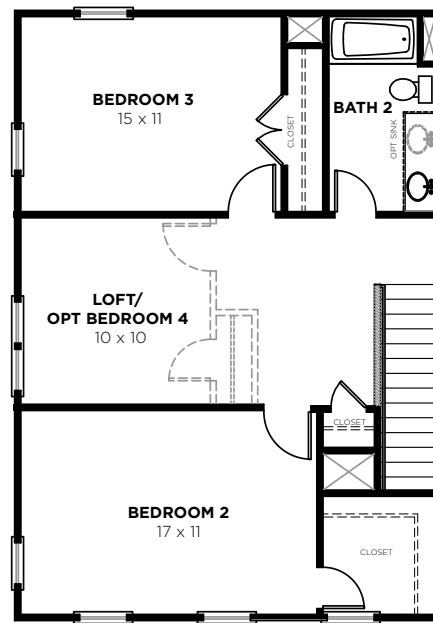

Bedrooms	3/4
Bathrooms	2.5
1st Floor	1706 sq. ft.
2nd Floor	824 sq. ft.
Total Heated	2265 sq. ft.

SUMMERS CORNER™

2186-TW HONEYSUCKLE
4/10/2017