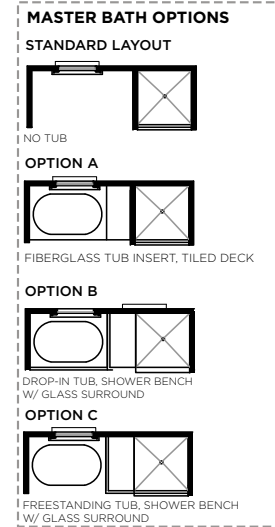

Bedrooms	3/4
Bathrooms	2.5
1st Floor	1706 sq. ft.
2nd Floor	824 sq. ft.
Total Heated	2265 sq. ft.

SUMMERS CORNER™

2186-TW HONEYSUCKLE
4/10/2017