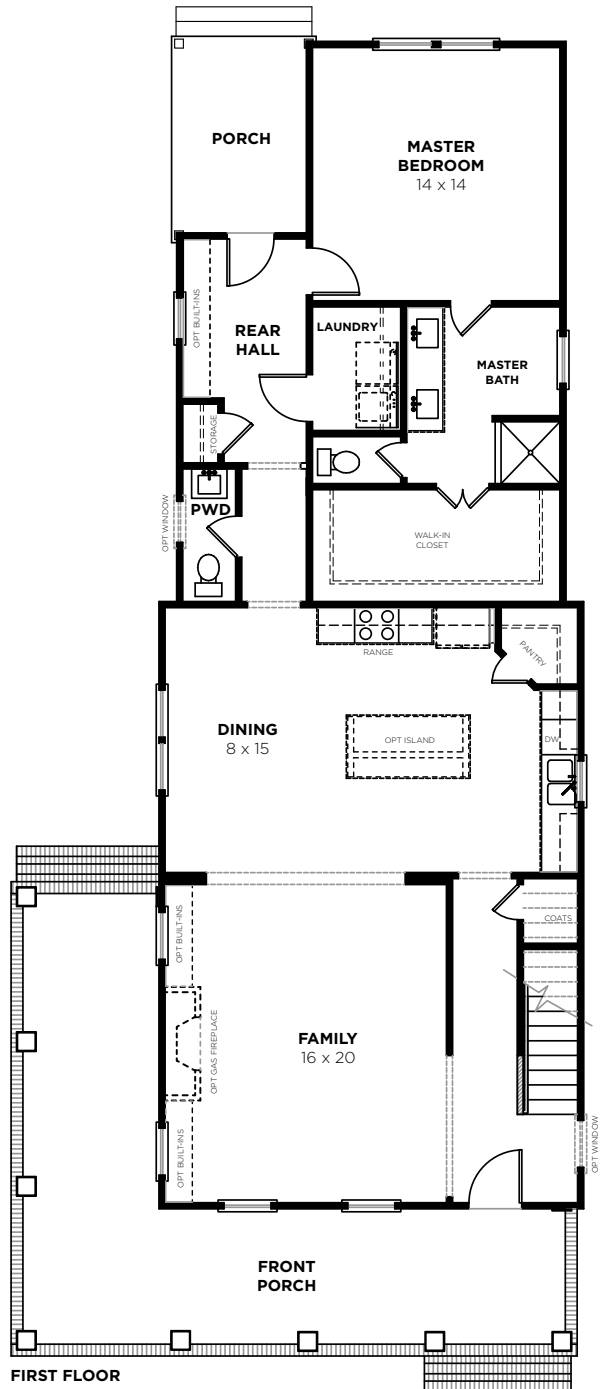

Bedrooms	3/4
Bathrooms	2.5
1st Floor	1706 sq. ft.
2nd Floor	824 sq. ft.
Total Heated	2265 sq. ft.

SUMMERS CORNER™

2186-UW HONEYSUCKLE
4/10/2017