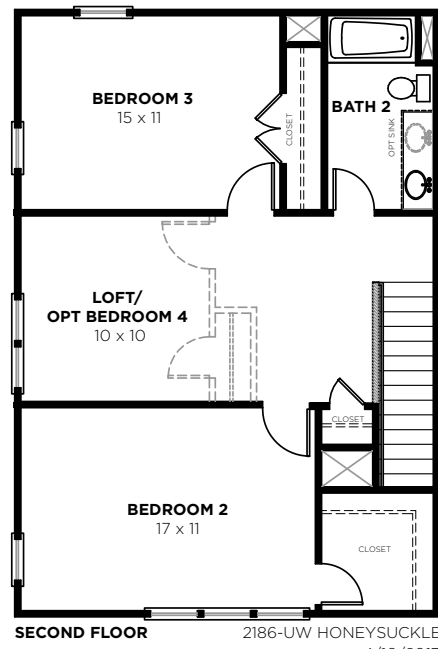

Bedrooms	3/4
Bathrooms	2.5
1st Floor	1706 sq. ft.
2nd Floor	824 sq. ft.
Total Heated	2265 sq. ft.

SUMMERS CORNER™

2186-UW HONEYSUCKLE
4/10/2017