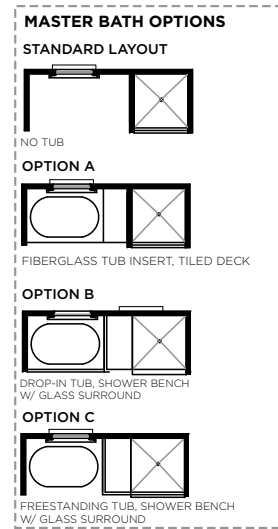

Bedrooms	3/4
Bathrooms	2.5
1st Floor	1706 sq. ft.
2nd Floor	824 sq. ft.
Total Heated	2265 sq. ft.

SUMMERS CORNER™

2186-UW HONEYSUCKLE
4/10/2017