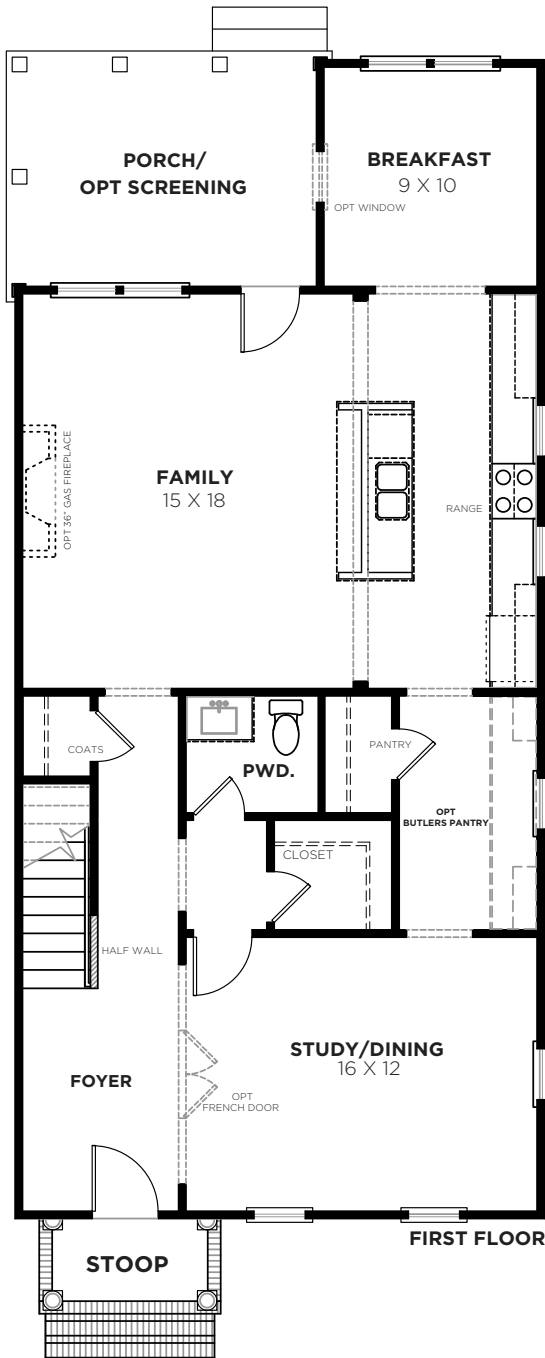

Bedrooms	3-4
Bathrooms	2.5-3
1st Floor	1127 sq. ft.
2nd Floor	1268 sq. ft.
Total Heated	2395 sq. ft.

SUMMERS CORNER™

CONIFER-S
10/16/17