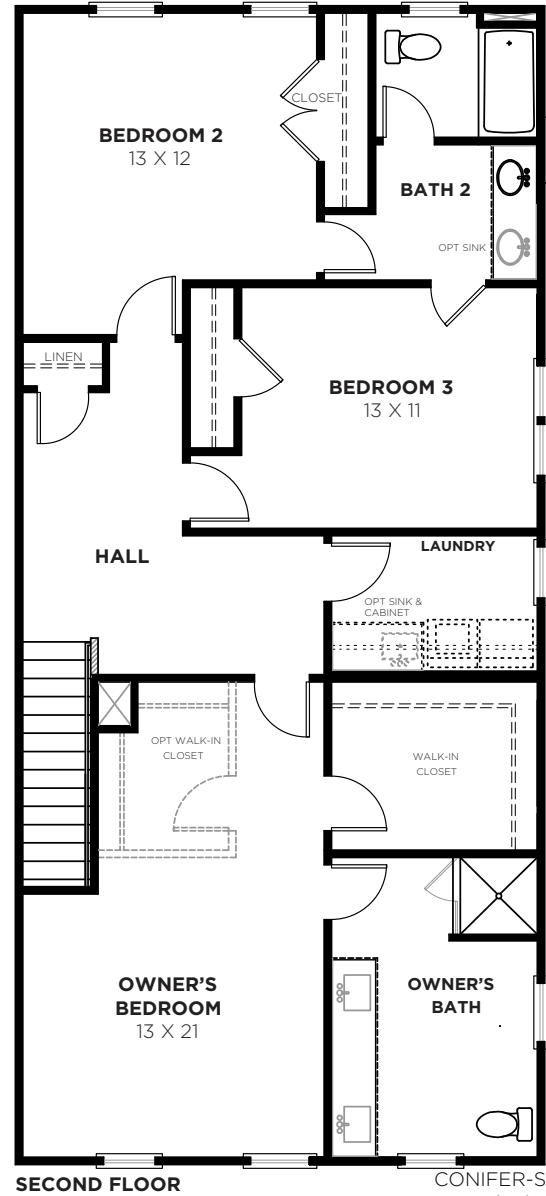

Bedrooms	3-4
Bathrooms	2.5-3
1st Floor	1127 sq. ft.
2nd Floor	1268 sq. ft.
Total Heated	2395 sq. ft.

SUMMERS CORNER™

CONIFER-S
10/16/17