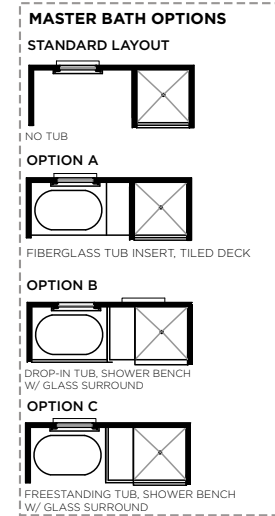

Bedrooms	3-4
Bathrooms	2.5
1st Floor	1441 sq. ft.
2nd Floor	824 sq. ft.
Total Heated	2265 sq. ft.

nexton@saussyburbank.com

2264NW-SWEETBAY
3/17/2017