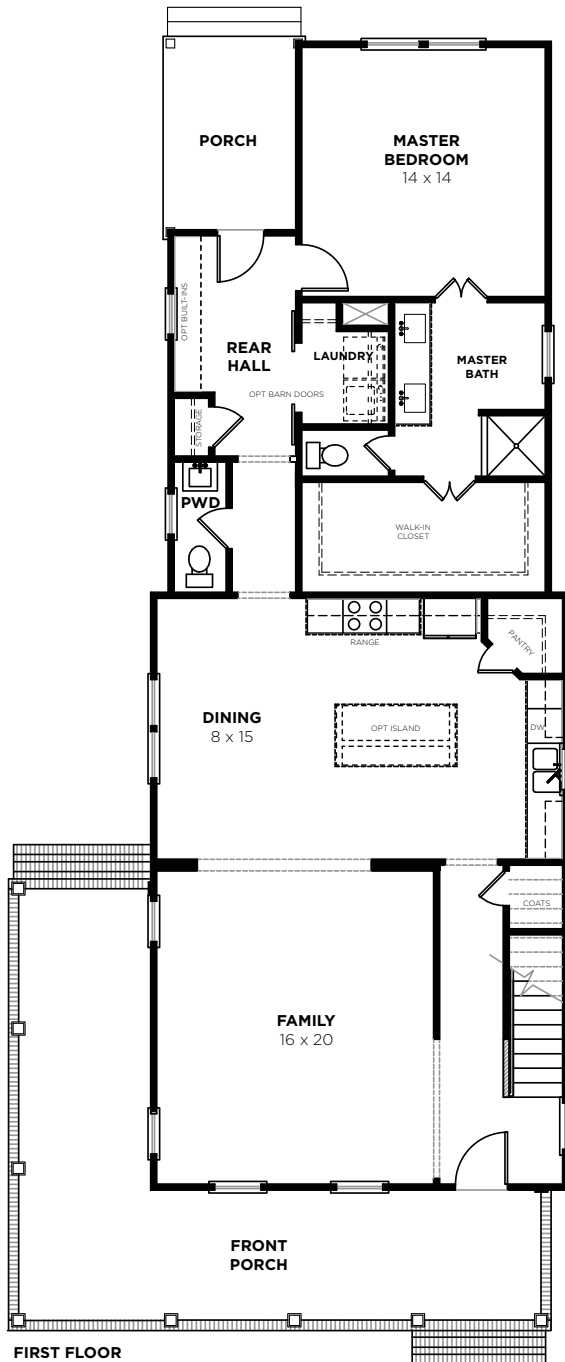

Bedrooms	3-4
Bathrooms	2.5
1st Floor	1441 sq. ft.
2nd Floor	824 sq. ft.
Total Heated	2265 sq. ft.

nexton@saussyburbank.com

2264NW-SWEETBAY
3/17/2017