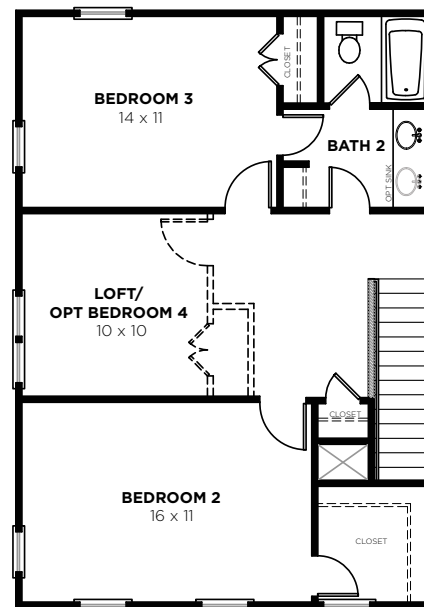

Bedrooms	3-4
Bathrooms	2.5
1st Floor	1441 sq. ft.
2nd Floor	824 sq. ft.
Total Heated	2265 sq. ft.

nexton@saussyburbank.com

2264NW-SWEETBAY
3/17/2017