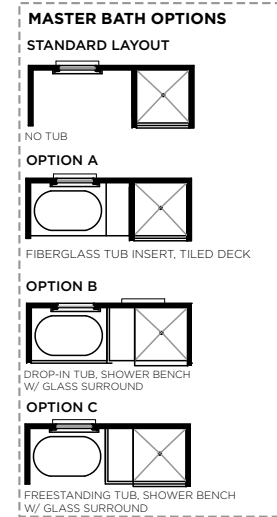

<b>Bedrooms</b>	3-4
<b>Bathrooms</b>	2.5
<b>1st Floor</b>	1441 sq. ft.
<b>2nd Floor</b>	824 sq. ft.
<b>Total Heated</b>	2265 sq. ft.

[nexton@saussyburbank.com](mailto:nexton@saussyburbank.com)

2264QW-SWEETBAY  
3/17/2017