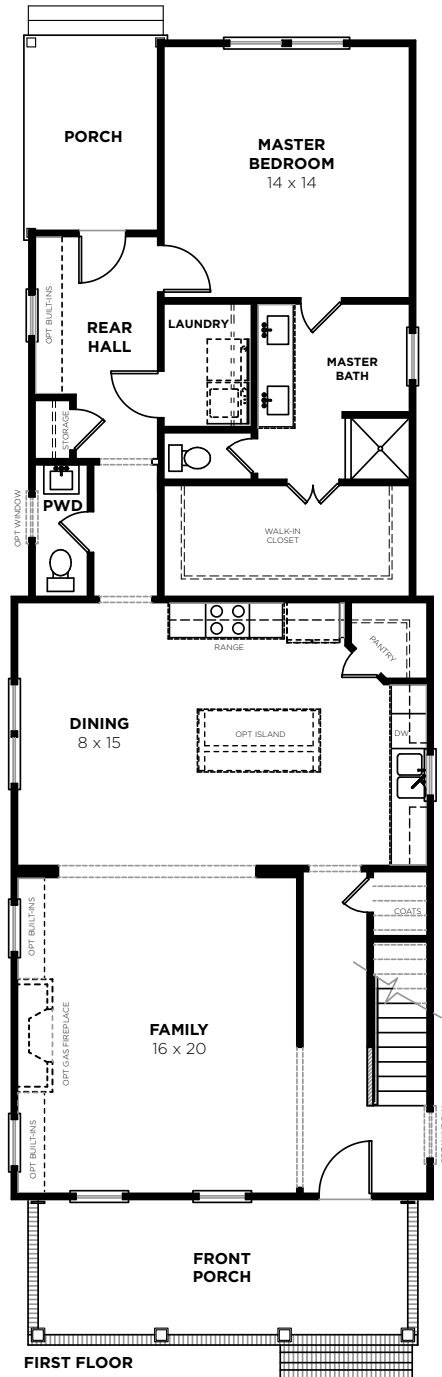

Huntley B

| | |
|---------------------|--------------|
| Bedrooms | 3-4 |
| Bathrooms | 2.5 |
| 1st Floor | 1441 sq. ft. |
| 2nd Floor | 824 sq. ft. |
| Total Heated | 2265 sq. ft. |

Huntley B

2263B-HUNTLEY
6/15/2017