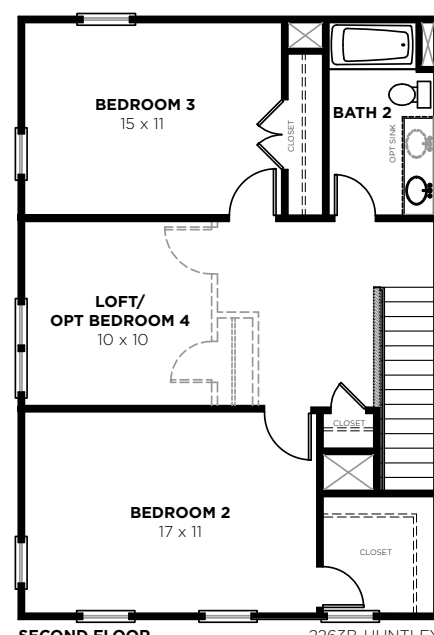

Huntley B

| | |
|---------------------|--------------|
| Bedrooms | 3-4 |
| Bathrooms | 2.5 |
| 1st Floor | 1441 sq. ft. |
| 2nd Floor | 824 sq. ft. |
| Total Heated | 2265 sq. ft. |

Huntley B

2263B-HUNTLEY
6/15/2017