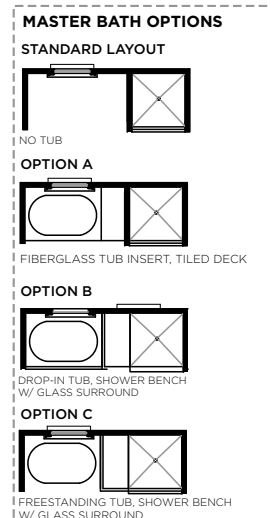

Huntley B

| | |
|---------------------|--------------|
| Bedrooms | 3-4 |
| Bathrooms | 2.5 |
| 1st Floor | 1441 sq. ft. |
| 2nd Floor | 824 sq. ft. |
| Total Heated | 2265 sq. ft. |

Huntley B

2263B-HUNTLEY
6/15/2017