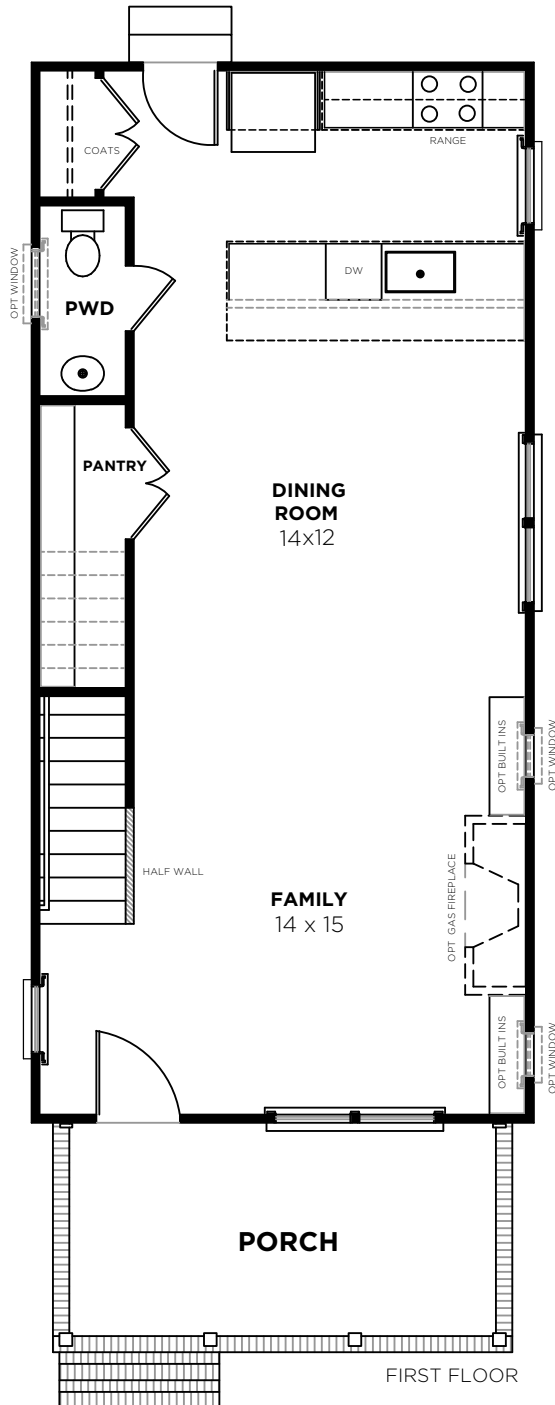

Beech N

Bedrooms	3
Bathrooms	2.5
First Floor	684 sq. ft.
Second Floor	684 sq. ft.
Total Heated	1,368 sq. ft.

nexton@saussyburbank.com

Beech N

SECOND FLOOR

1332-N
1/26/18