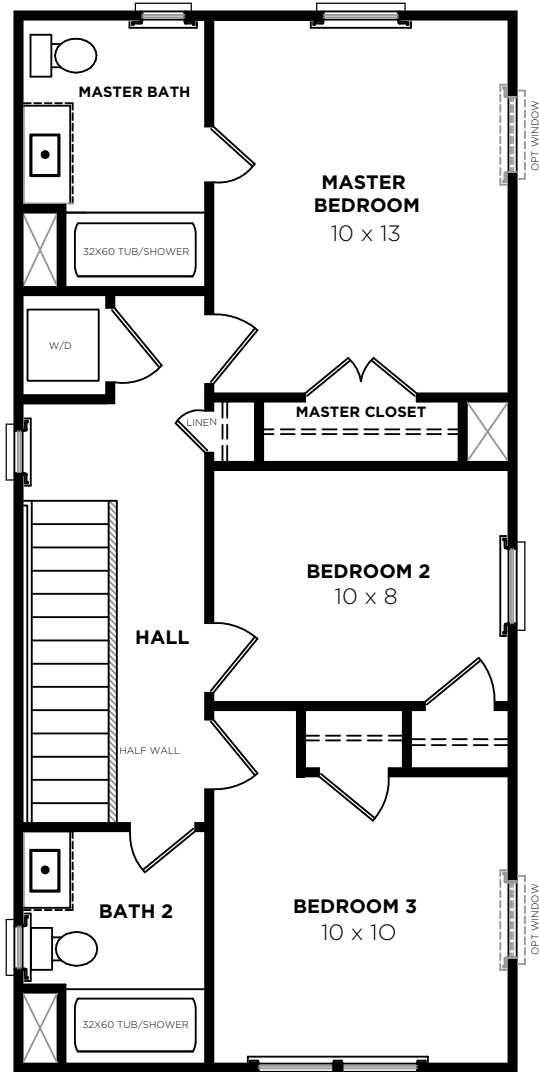

Beech N

Bedrooms	3
Bathrooms	2.5
First Floor	684 sq. ft.
Second Floor	684 sq. ft.
Total Heated	1,368 sq. ft.

nexton@saussyburbank.com

Beech N

SECOND FLOOR

1332-N
1/26/18