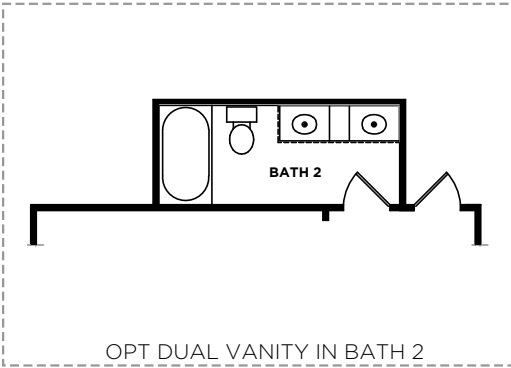

Bowman B

Bedrooms	3/4
Bathrooms	2.5
1st Floor	1638 sq. ft.
2nd Floor	995 sq. ft.
Opt Bedroom 4 Up	320 sq. ft.
Total Heated	2953 sq. ft.

2266-A/B
1/28/2016