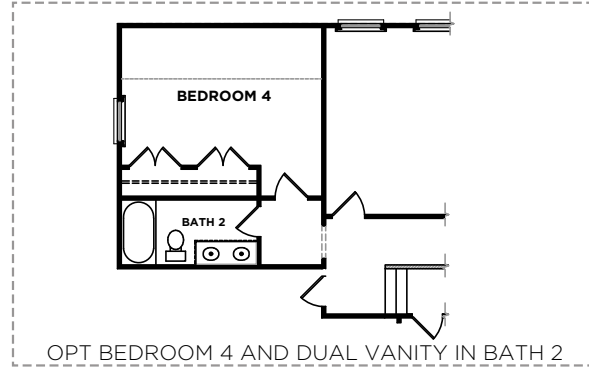

Bowman B

Bedrooms	3/4
Bathrooms	2.5
1st Floor	1638 sq. ft.
2nd Floor	995 sq. ft.
Opt Bedroom 4 Up	320 sq. ft.
Total Heated	2953 sq. ft.

2266-A/B
1/28/2016