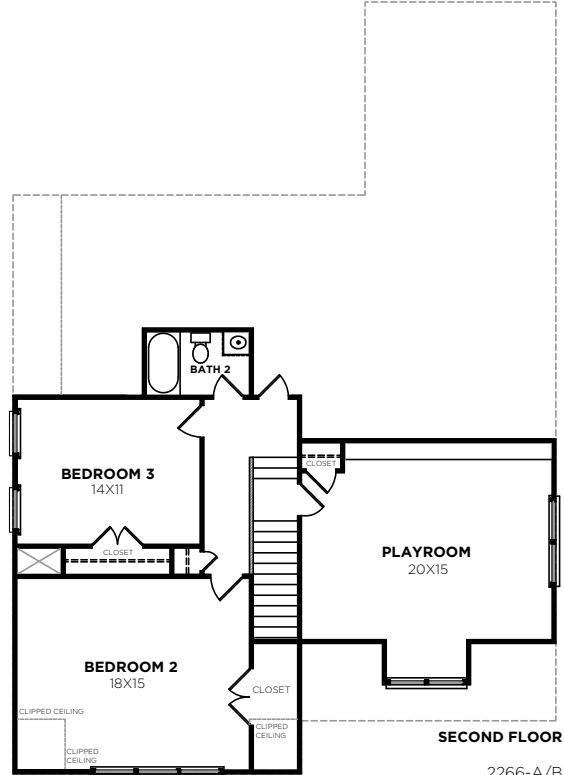

Bowman B

Bedrooms	3/4
Bathrooms	2.5
1st Floor	1638 sq. ft.
2nd Floor	995 sq. ft.
Opt Bedroom 4 Up	320 sq. ft.
Total Heated	2953 sq. ft.

2266-A/B
1/28/2016