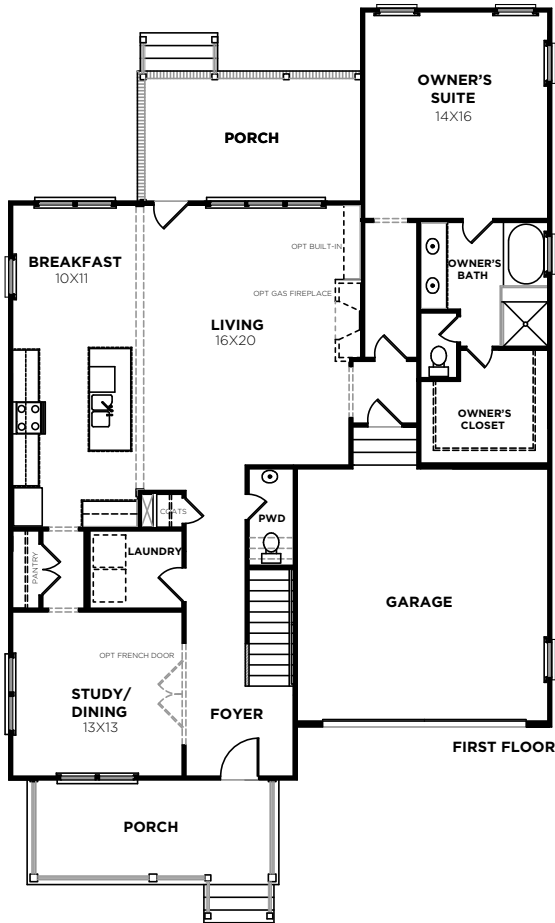

Bowman B

Bedrooms	3/4
Bathrooms	2.5
1st Floor	1638 sq. ft.
2nd Floor	995 sq. ft.
Opt Bedroom 4 Up	320 sq. ft.
Total Heated	2953 sq. ft.

2266-A/B
1/28/2016