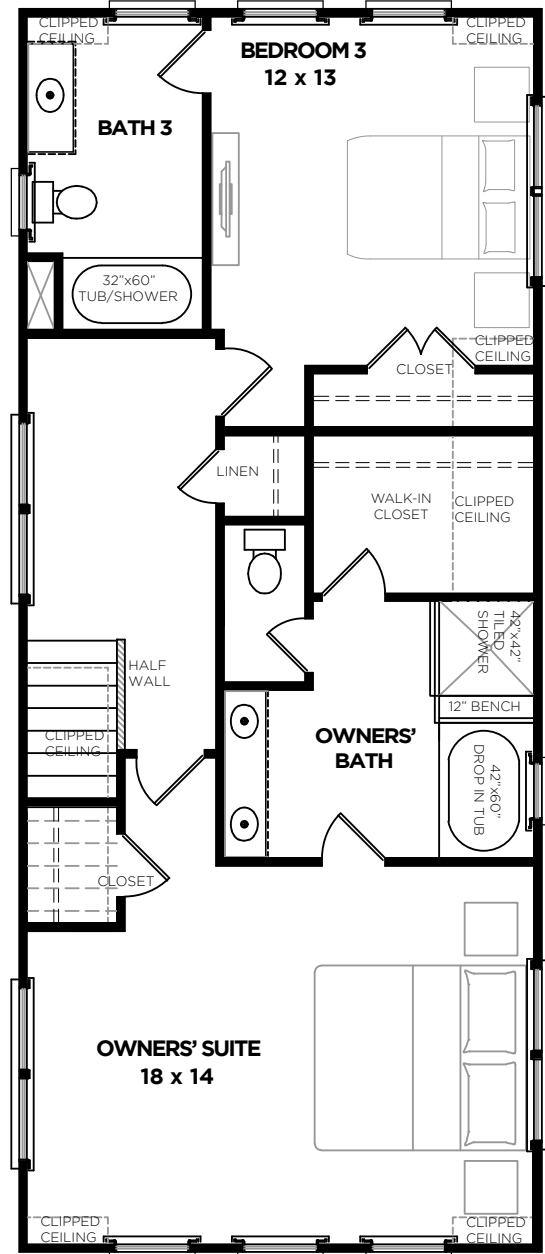

Cottage 3A

Bedrooms	3
Bathrooms	3.5
1st Floor	889 sq. ft.
2nd Floor	889 sq. ft.
Total Heated	1778 sq. ft.

Cottage 3A

SECOND FLOOR

1778 SQ. FT