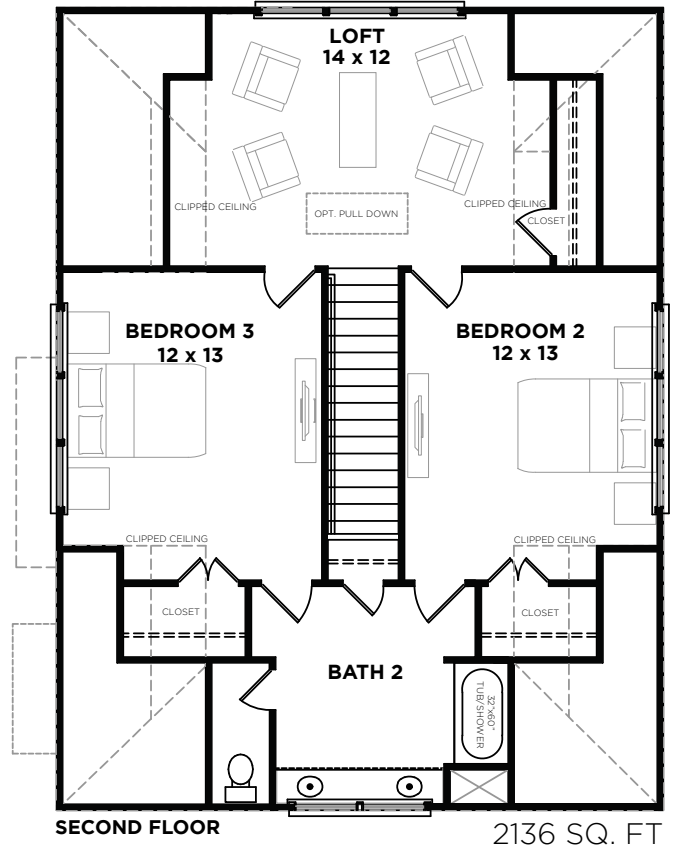

Cottage 2A

Bedrooms	3
Bathrooms	2.5
1st Floor	1212 sq. ft.
2nd Floor	924 sq. ft.
Total Heated	2136 sq. ft.

Cottage 2A

2136 SQ. FT