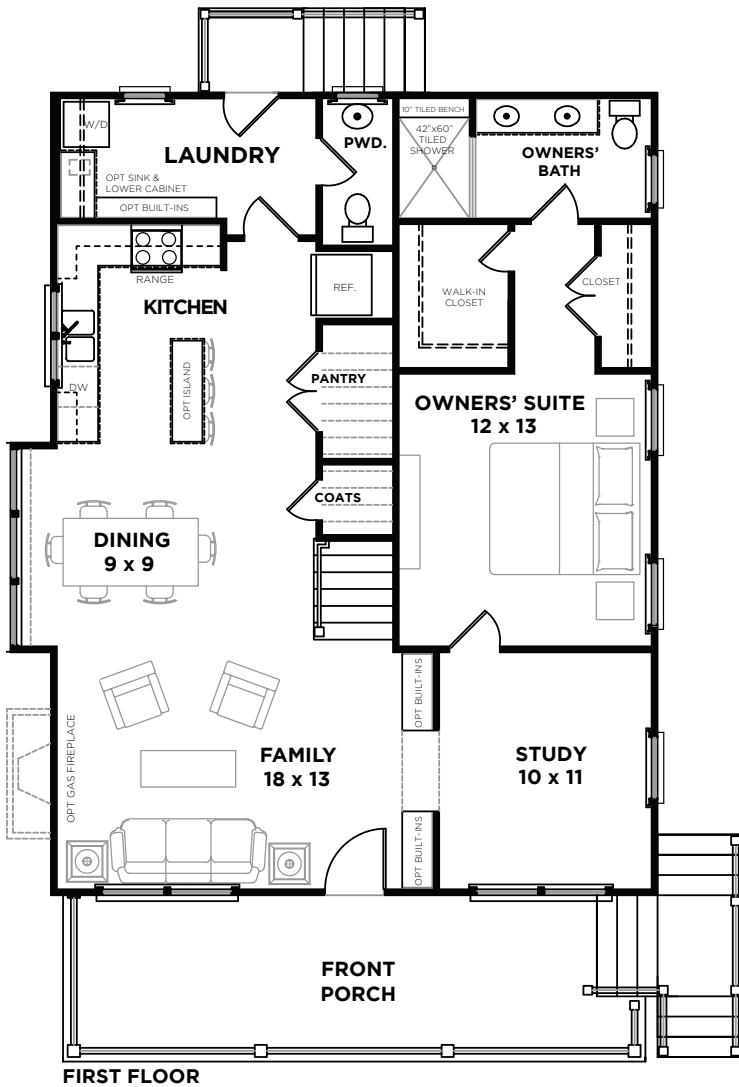

Cottage 2A

Bedrooms	3
Bathrooms	2.5
1st Floor	1212 sq. ft.
2nd Floor	924 sq. ft.
Total Heated	2136 sq. ft.

Cottage 2A

2136 SQ. FT