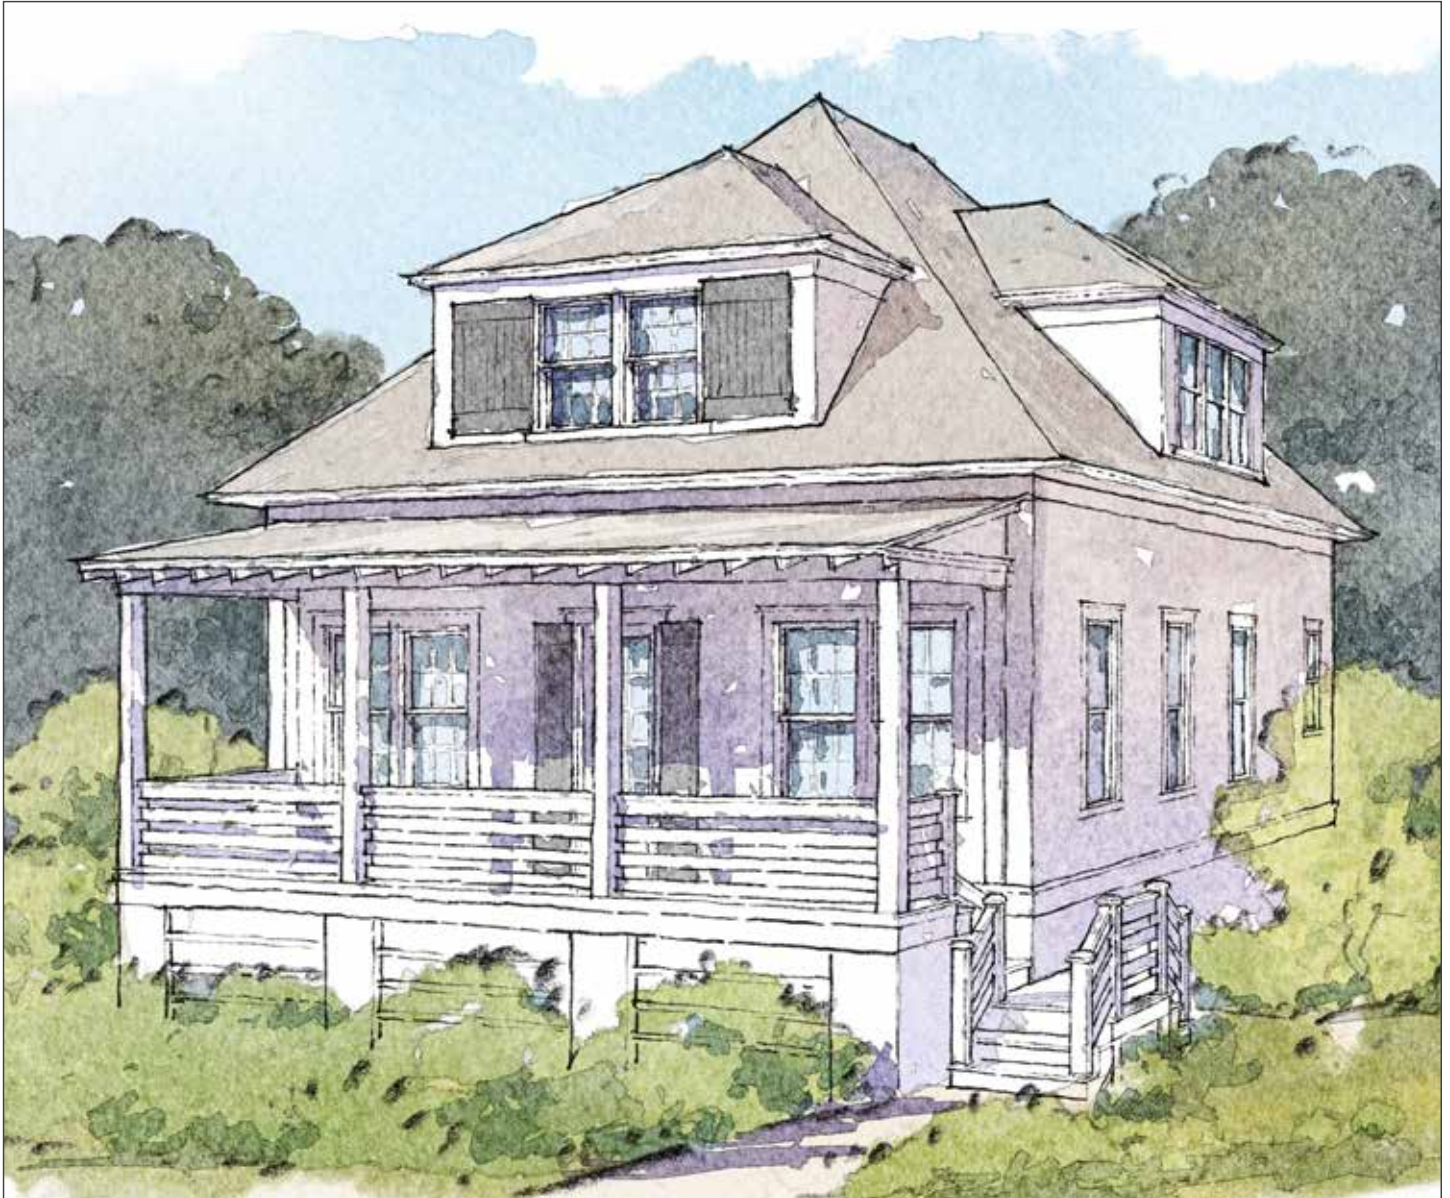

Cottage 2A

Bedrooms	3
Bathrooms	2.5
1st Floor	1212 sq. ft.
2nd Floor	924 sq. ft.
Total Heated	2136 sq. ft.

Cottage 2A

2136 SQ. FT