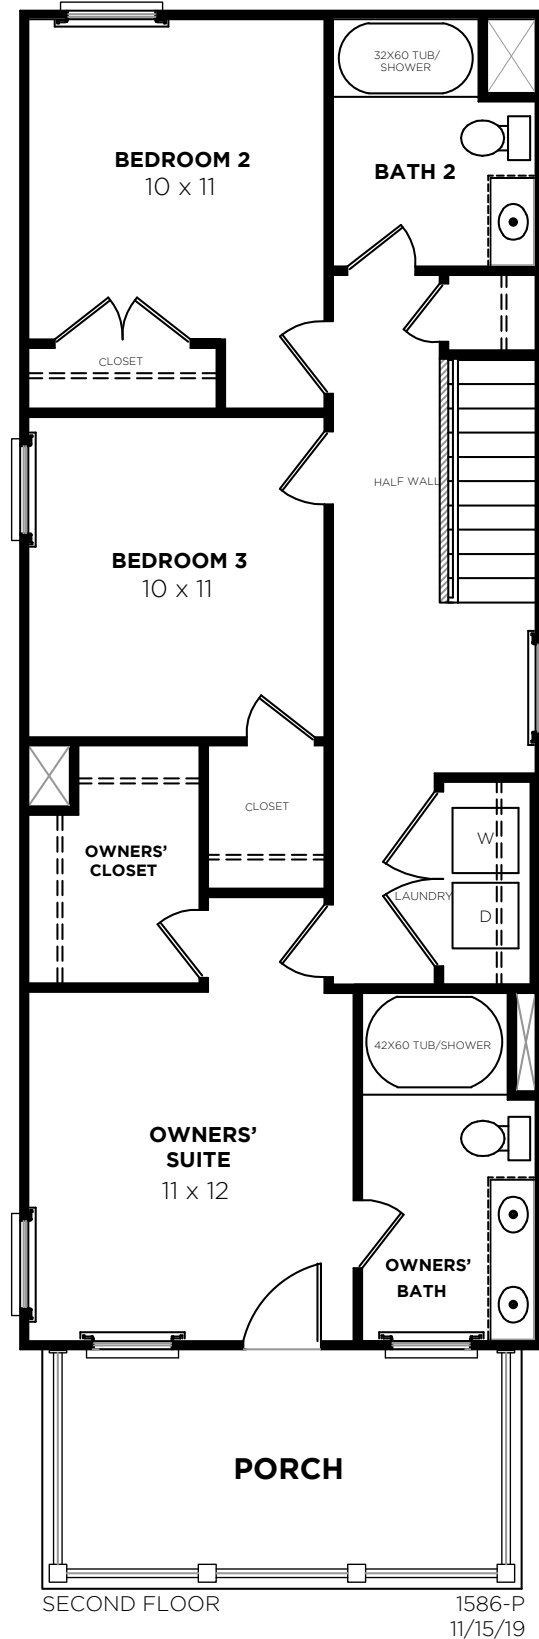

Rowan P

Bedrooms	3
Bathrooms	2.5
First Floor	756 sq. ft.
Second Floor	828 sq. ft.
Total Heated	1,584 sq. ft.

Rowan P

1586-P
11/15/19