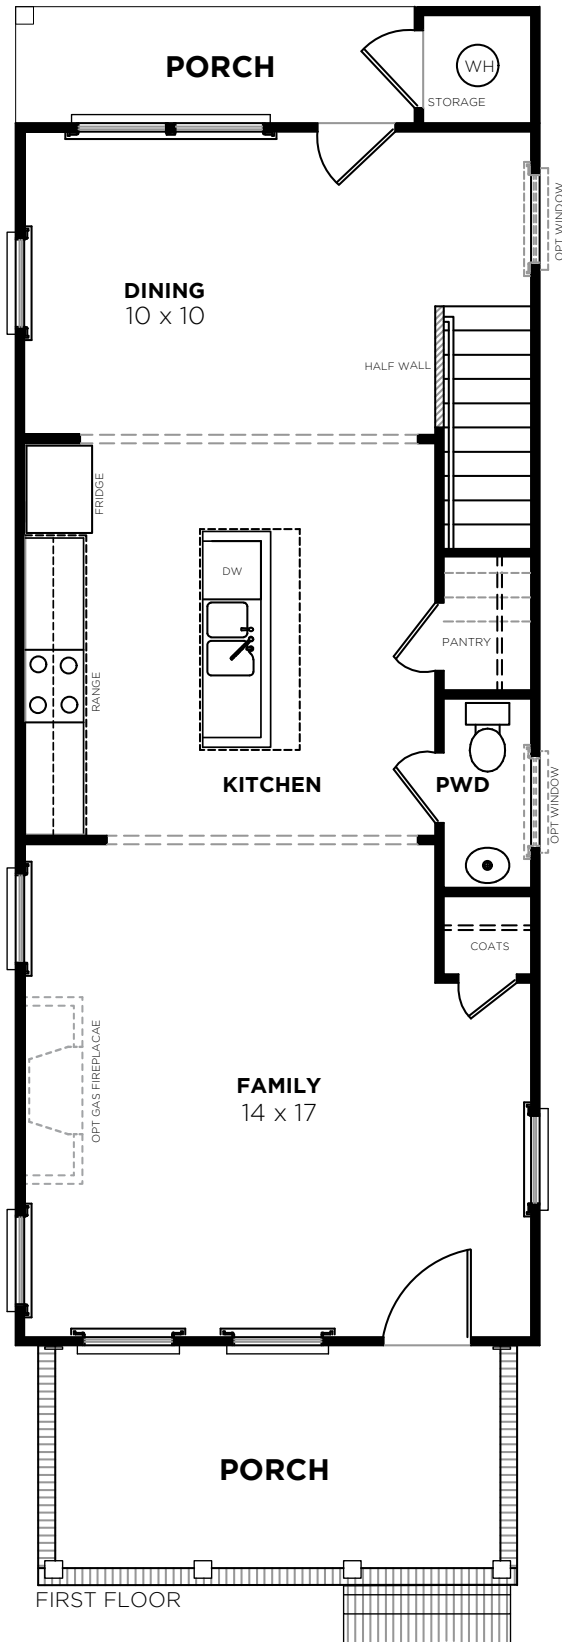

Rowan P

Bedrooms	3
Bathrooms	2.5
First Floor	756 sq. ft.
Second Floor	828 sq. ft.
Total Heated	1,584 sq. ft.

Rowan P

1586-P
11/15/19